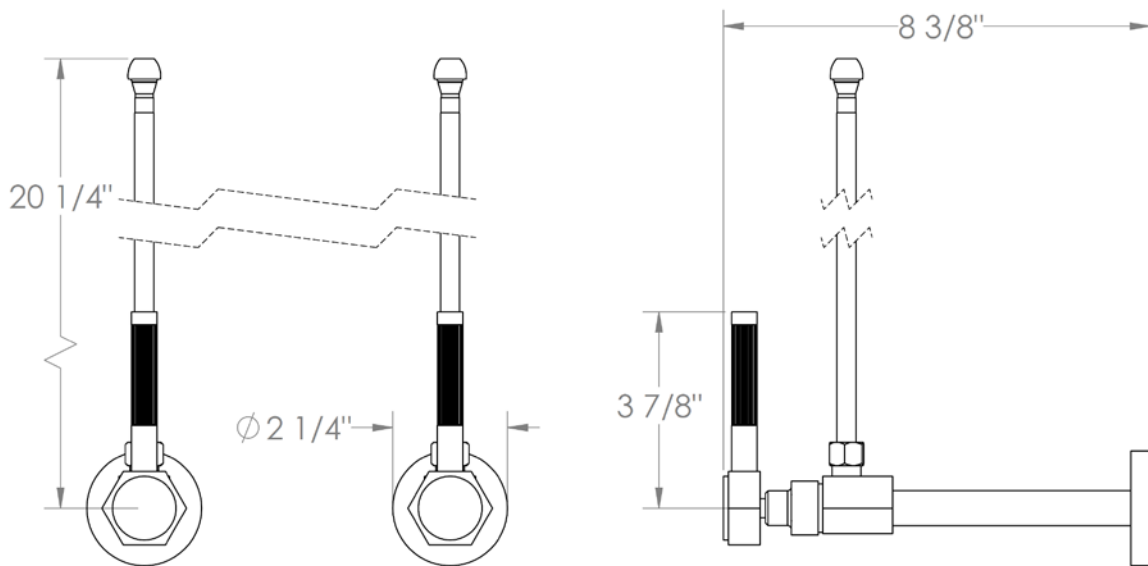

**111-MAS3-SP4**

Lavatory Angle Stop Kit

1/2" Sweat x 3/8" OD Compression

**WATERMARK** DESIGNS 3/5/2018