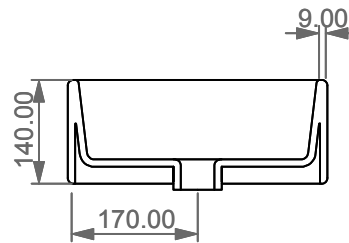

Lavabo Like cm 45 bordo fino.  
Like Washbasin cm 45 edge up.

FRONT

LEFT

TOP

SECTION

<p>Designation</p> <p>Lavabo Like cm 45 bordo fino. Like Washbasin cm 45 edge up.</p>	
<p>Scale</p> <p>1:10</p>	<p>This drawing including the respected data may neither be duplicated nor modified nor altered without the consent of GSG Ceramic Design. The use of the data/technical drawings take place at users own risk and under exclusion of any liability of GSG Ceramic Design. The dimensions are not binding; products are subject to changes. Measurement shown may be subjected to small variations or are indicative.</p>
<p>cod. LKLAVFSBF45</p>	

Guida all'installazione dei lavabi d'appoggio centro-piano.

Serie: EASY - ZENITH - LIKE - TOUCH - BOX - TIME - RING - FLUT

*Installation guide for free standing countertop washbasins.*

*Series: EASY - ZENITH - LIKE - TOUCH - BOX - TIME - RING - FLUT*