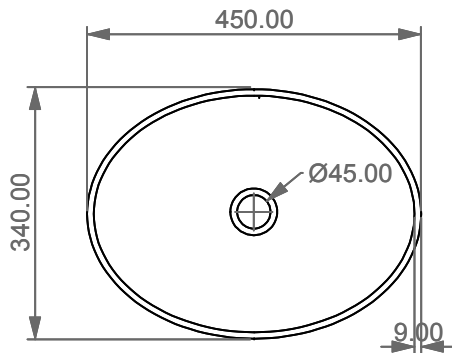

Lavabo Like cm 45 bordo fino.  
Like Washbasin cm 45 edge up.

FRONT

LEFT

TOP

SECTION

<p>Designation</p> <p>Lavabo Like cm 45 bordo fino. Like Washbasin cm 45 edge up.</p>	
<p>Scale</p> <p>1:10</p>	<p>This drawing including the respected data may neither be duplicated nor modified nor altered without the consent of GSG Ceramic Design. The use of the data/technical drawings take place at users own risk and under exclusion of any liability of GSG Ceramic Design. The dimensions are not binding; products are subject to changes. Measurement shown may be subjected to small variations or are indicative.</p>
<p>cod. LKLAVFSBF45</p>	

Guida all'installazione dei lavabi d'appoggio centro-piano.

Serie: EASY - ZENITH - LIKE - TOUCH - BOX - TIME - RING - FLUT

*Installation guide for free standing countertop washbasins.*

*Series: EASY - ZENITH - LIKE - TOUCH - BOX - TIME - RING - FLUT*