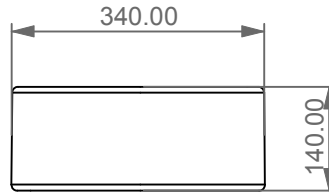

Lavabo Like cm 45 bordo fino.  
Like Washbasin cm 45 edge up.

FRONT

LEFT

TOP

SECTION

<p>Designation</p> <p>Lavabo Like cm 45 bordo fino. Like Washbasin cm 45 edge up.</p>	
<p>Scale</p> <p>1:10</p>	<p>This drawing including the respected data may neither be duplicated nor modified nor altered without the consent of GSG Ceramic Design. The use of the data/technical drawings take place at users own risk and under exclusion of any liability of GSG Ceramic Design. The dimensions are not binding; products are subject to changes. Measurement shown may be subjected to small variations or are indicative.</p>
<p>cod. LKLAVFSBF45</p>	

Guida all'installazione dei lavabi d'appoggio centro-piano.

Serie: EASY - ZENITH - LIKE - TOUCH - BOX - TIME - RING - FLUT

*Installation guide for free standing countertop washbasins.*

*Series: EASY - ZENITH - LIKE - TOUCH - BOX - TIME - RING - FLUT*