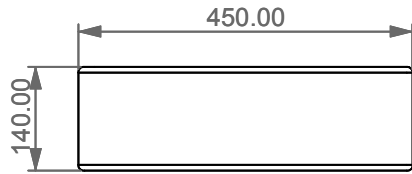

Lavabo Like cm 45 bordo fino.  
Like Washbasin cm 45 edge up.

FRONT

LEFT

TOP

SECTION

<p>Designation</p> <p>Lavabo Like cm 45 bordo fino. Like Washbasin cm 45 edge up.</p>	
<p>Scale</p> <p>1:10</p>	<p>This drawing including the respected data may neither be duplicated nor modified nor altered without the consent of GSG Ceramic Design. The use of the data/technical drawings take place at users own risk and under exclusion of any liability of GSG Ceramic Design. The dimensions are not binding; products are subject to changes. Measurement shown may be subjected to small variations or are indicative.</p>
<p>cod. LKLAVFSBF45</p>	

Guida all'installazione dei lavabi d'appoggio centro-piano.

Serie: EASY - ZENITH - LIKE - TOUCH - BOX - TIME - RING - FLUT

*Installation guide for free standing countertop washbasins.*

*Series: EASY - ZENITH - LIKE - TOUCH - BOX - TIME - RING - FLUT*