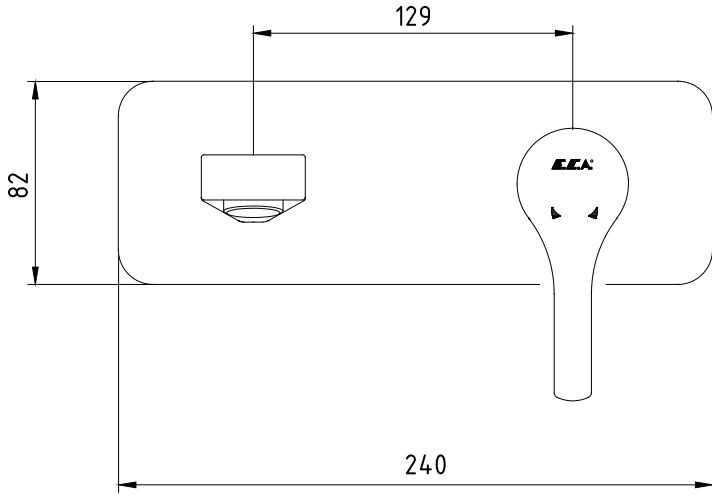

ANKASTRE LAVABO BATARYALARI CONCEALED BASIN MIXERS

Ürün Kodu : 102167610-K / 102167610ST-K - VERA Ankastrre Lavabo Bataryası Sıva Üstü Grubu - Tek Rozet (İhracat Kodu: 102167610EX-K / 102167610STEX-K)
Product Code: 102167610-K / 102167610ST-K - VERA Concealed Basin Mixer Surface Mounted Group - One Rosette (Export Code: 102167610EX-K / 102167610STEX-K)
*Localization product codes are available.