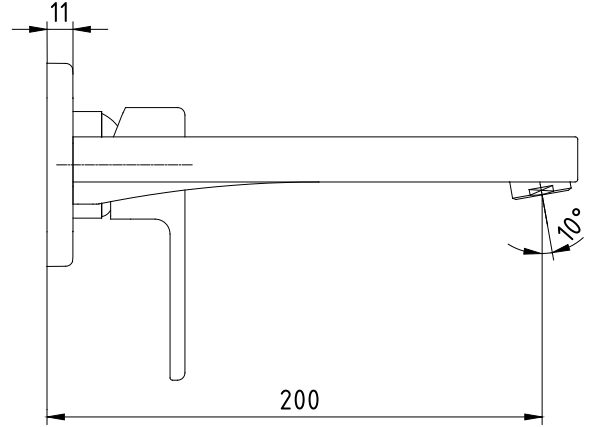

ANKASTRE LAVABO BATARYALARI CONCEALED BASIN MIXERS

Ürün Kodu : 102167610-K / 102167610ST-K - VERA Ankastrre Lavabo Bataryası Sıva Üstü Grubu - Tek Rozet (İhracat Kodu: 102167610EX-K / 102167610STEX-K)
Product Code: 102167610-K / 102167610ST-K - VERA Concealed Basin Mixer Surface Mounted Group - One Rosette (Export Code: 102167610EX-K / 102167610STEX-K)
*Localization product codes are available.