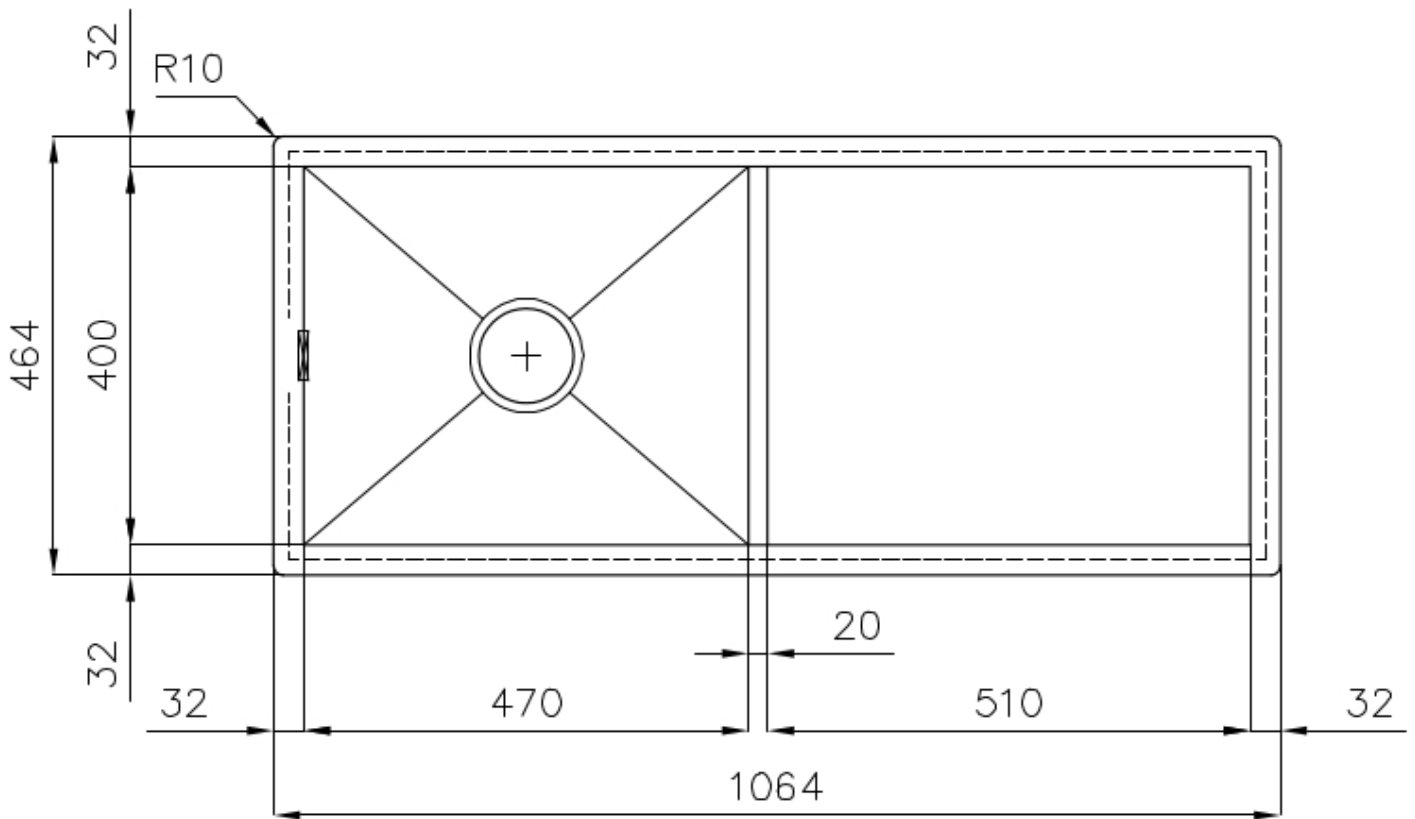

Sink Quadra 1210 050

Sinks

Code: 1210 050

DETAILS

Finish	Foster brushed
Material	AISI 304 stainless steel
Texture	Satin
Base	60 cm
Edge/Installation Type	Flush-mount Top-mount
Dimensions	1064x464 mm
Standard fittings	Fixing hooks, gasket, drain, overflow and siphon, boxed packing
Mixer holes	No standard holes
Built-in hole	View technical data sheet (for all Flush-mount / Top-mount models and Under-mount models)

Drainer Yes

Width 106 cm

Bowl dimension 470x400mm

Number of bowls 1 bowl

Waste fitting 3,5" drain

FEATURES

Basket 3,5" waste fitting The drain is equipped with a large 3.5" drain, with the practical basket cap that prevents the discharge of solid parts. The 3.5 "drain allows the use of the Foster waste-disposer, compatible with all models.

High thickness 1mm thick steel. A significant thickness, which guarantees the maximum sturdiness and durability.

Perimetral overflow The overflow is always a security on the Foster sinks that prevents the overflow of water in case of oversights. The perimeter drain solution improves aesthetics thanks to its square and essential shape.

Squared bowls - 0/9 radius The square bowls of Foster have perfectly squared vertical edges, while those on the bottom have a small radius of 9 mm that facilitates cleaning operations.

TECHNICAL DATA

- Built-in cut out for FTS - Foratura per installazione FTS