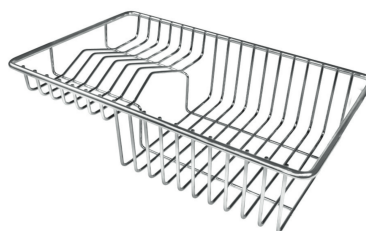

Squared bowls - 0/9 radius The square bowls of Foster have perfectly squared vertical edges, while those on the bottom have a small radius of 9 mm that facilitates cleaning operations.

TECHNICAL DATA

- Built-in cut out for FTS - Foratura per installazione FTS

GALLERY

OPTIONAL ACCESSORIES

Cestello inox 8612 000

Glass chopping board 8631 300

HPDE Chopping board 8657 001

HPDE Twin chopping board 8644 101

Iroko-wood chopping board with stainless steel colander 8644 042

Iroko-wood sliding chopping board 8644 041

Iroko-wood twin chopping board 8644 004

Stainless steel colander 8154 000

Stainless steel plate rack 8100 154

Stainless steel plate rack 8100 201

Stainless steel plate rack 8100 303

White bowl 8153 100

Graters kit with ring-holder and food collection tray 8159 101

Stainless steel perforated tray 8151 000

WARNING:

The accessories 8159101, 8100303,8151000 are only usable in combination with 8644101