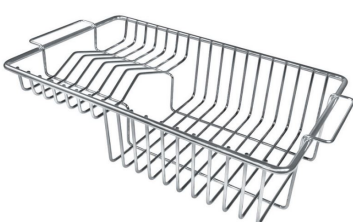

Squared bowls - 0/9 radius The square bowls of Foster have perfectly squared vertical edges, while those on the bottom have a small radius of 9 mm that facilitates cleaning operations.

TECHNICAL DATA

- Built-in cut out for FTS - Foratura per installazione FTS

GALLERY

OPTIONAL ACCESSORIES

Cestello inox 8612 000

Glass chopping board 8631 300

HPDE Chopping board 8657 001

HPDE Twin chopping board 8644 101

Iroko-wood chopping board with stainless steel colander 8644 042

Iroko-wood sliding chopping board 8644 041

Iroko-wood twin chopping board 8644 004

Stainless steel colander 8154 000

Stainless steel plate rack 8100 154

Stainless steel plate rack 8100 201

Stainless steel plate rack 8100 303

White bowl 8153 100

Graters kit with ring-holder and food collection tray 8159 101

Stainless steel perforated tray 8151 000

WARNING:

The accessories 8159101, 8100303,8151000 are only usable in combination with 8644101