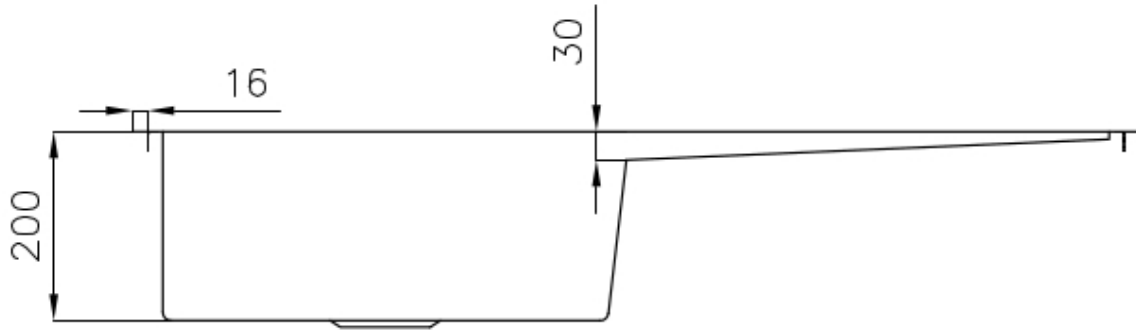

Sink Quadra 1210 050

Sinks

Code: 1210 050

DETAILS

Finish	Foster brushed
Material	AISI 304 stainless steel
Texture	Satin
Base	60 cm
Edge/Installation Type	Flush-mount Top-mount
Dimensions	1064x464 mm
Standard fittings	Fixing hooks, gasket, drain, overflow and siphon, boxed packing
Mixer holes	No standard holes
Built-in hole	View technical data sheet (for all Flush-mount / Top-mount models and Under-mount models)

Drainer Yes

Width 106 cm

Bowl dimension 470x400mm

Number of bowls 1 bowl

Waste fitting 3,5" drain

FEATURES

Basket 3,5" waste fitting The drain is equipped with a large 3.5" drain, with the practical basket cap that prevents the discharge of solid parts. The 3.5 "drain allows the use of the Foster waste-disposer, compatible with all models.

Deep bowls This bowls reach an important depth, over 20 cm, thanks to the advanced production technology, that can be offer great capieny and practicity in all the washing operations.

Diamond-shape bottom The draining of water is an important feature in a sink, and it's always taken good care of in Foster products. In the bent-welded sinks, which would have a flat bottom, the proper draining is guaranteed by the elegant beveling, which helps the water flow.

Squared bowls - 0/9 radius The square bowls of Foster have perfectly squared vertical edges, while those on the bottom have a small radius of 9 mm that facilitates cleaning operations.

TECHNICAL DATA

- Built-in cut out for FTS - Foratura per installazione FTS