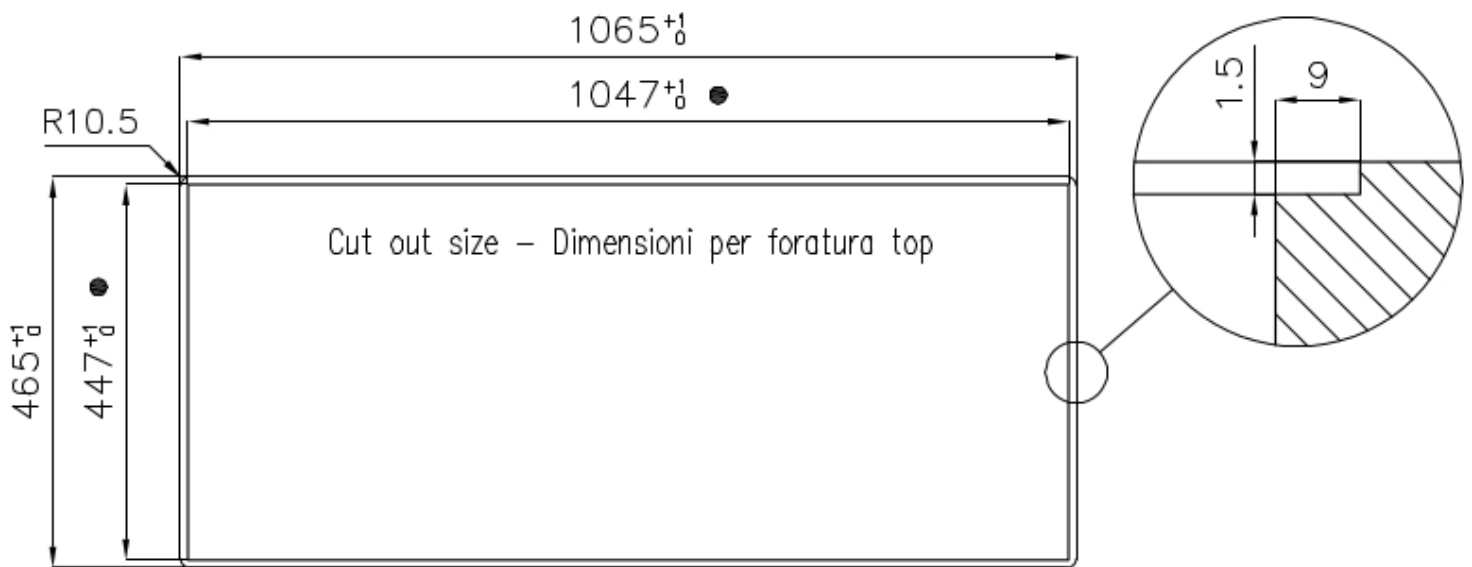

Sink Quadra 1210 050

Sinks

Code: 1210 050

DETAILS

Finish	Foster brushed
Material	AISI 304 stainless steel
Texture	Satin
Base	60 cm
Edge/Installation Type	Flush-mount Top-mount
Dimensions	1064x464 mm
Standard fittings	Fixing hooks, gasket, drain, overflow and siphon, boxed packing
Mixer holes	No standard holes
Built-in hole	View technical data sheet (for all Flush-mount / Top-mount models and Under-mount models)

Drainer Yes

Width 106 cm

Bowl dimension 470x400mm

Number of bowls 1 bowl

Waste fitting 3,5" drain

FEATURES

Basket 3,5" waste fitting The drain is equipped with a large 3.5" drain, with the practical basket cap that prevents the discharge of solid parts. The 3.5 "drain allows the use of the Foster waste-disposer, compatible with all models.

Deep bowls This bowls reach an important depth, over 20 cm, thanks to the advanced production technology, that can be offer great capieny and practicity in all the washing operations.

Diamond-shape bottom The draining of water is an important feature in a sink, and it's always taken good care of in Foster products. In the bent-welded sinks, which would have a flat bottom, the proper draining is guaranteed by the elegant beveling, which helps the water flow.

Squared bowls - 0/9 radius The square bowls of Foster have perfectly squared vertical edges, while those on the bottom have a small radius of 9 mm that facilitates cleaning operations.

TECHNICAL DATA

- Built-in cut out for FTS - Foratura per installazione FTS