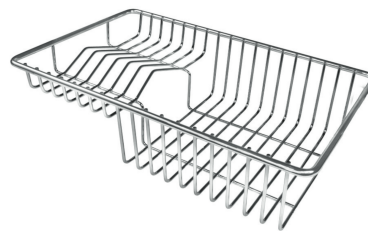

Small radius Bowls with squared shapes with a modern design and an increased capacity, for a minimal aesthetics connected with an extreme practicity.

TECHNICAL DATA

OPTIONAL ACCESSORIES

Cestello inox 8612 000

Glass chopping board 8631 300

HPDE Chopping board 8657 001

HPDE Twin chopping board 8644 101

Iroko-wood chopping board with stainless steel colander 8644 042

Iroko-wood sliding chopping board 8644 041

Iroko-wood twin chopping board 8644 004

Stainless steel colander 8154 000

Stainless steel plate rack 8100 154

Stainless steel plate rack 8100 201

Stainless steel plate rack 8100 303

White basket 8612 100

White bowl 8153 100

Graters kit with ring-holder and food collection tray 8159 101