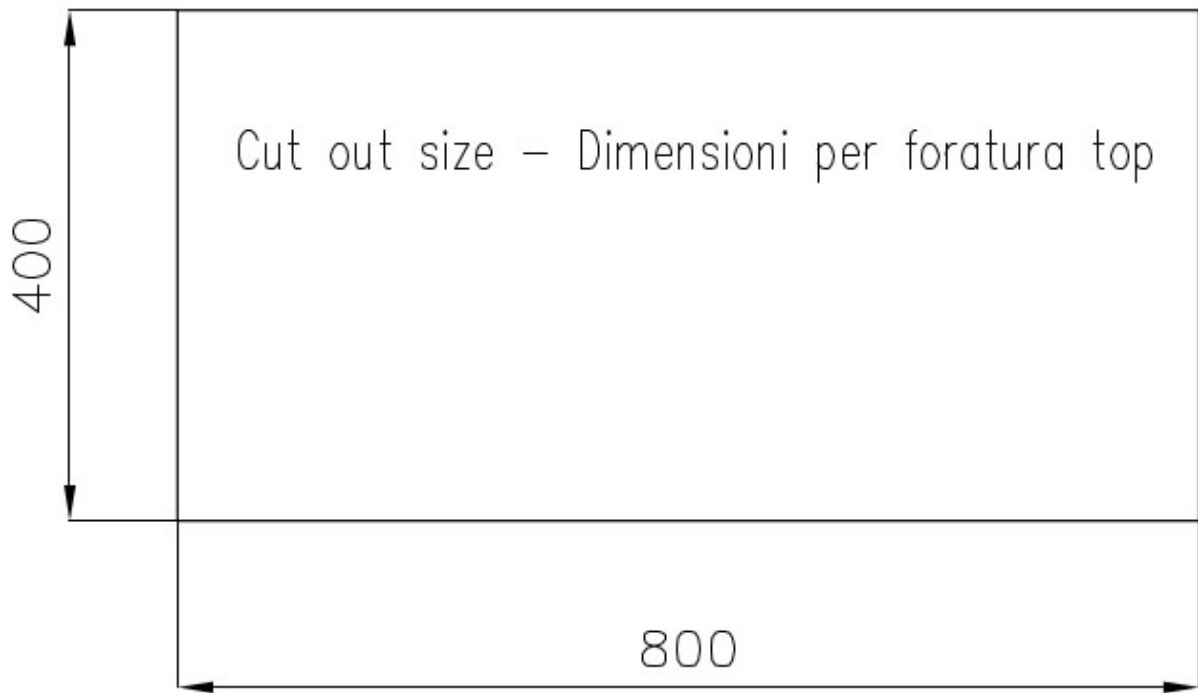

OPTIONAL ACCESSORIES