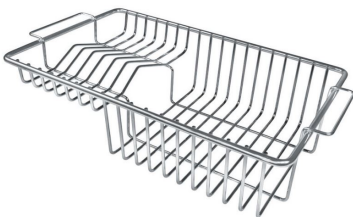

Deep bowls This bowls reach an important depth, over 20 cm, thanks to the advanced production technology, that can be offer great capieny and practicity in all the washing operations.

Diamond-shape bottom The draining of water is an important feature in a sink, and it's always taken good care of in Foster products. In the bent-welded sinks, which would have a flat bottom, the proper draining is guaranteed by the elegant beveling, which helps the water flow.

Small radius Bowls with squared shapes with a modern design and an increased capacity, for a minimal aesthetics connected with an extreme practicity.

TECHNICAL DATA

OPTIONAL ACCESSORIES

Cestello inox 8612 000

Glass chopping board 8631 300

HPDE Chopping board 8657 001

HPDE Twin chopping board 8644 101

Iroko-wood chopping board with stainless steel colander 8644 042

Iroko-wood sliding chopping board 8644 041

Iroko-wood twin chopping board 8644 004

Stainless steel colander 8154 000

Stainless steel plate rack 8100 154

Stainless steel plate rack 8100 201

Stainless steel plate rack 8100 303

White basket 8612 100

White bowl 8153 100

Graters kit with ring-holder and food collection tray 8159 101