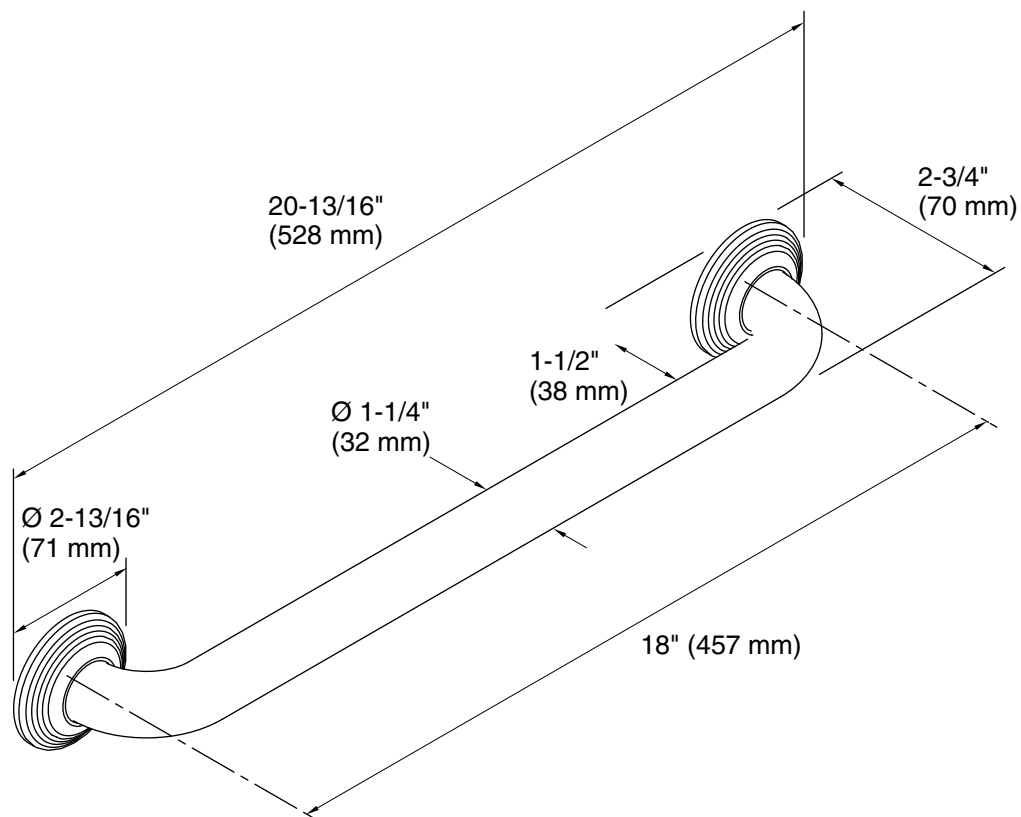

Technical Information

All product dimensions are nominal.

Material: Metal

Notes

Measure your actual product for roughing-in details.

WARNING: Risk of personal injury. The wall plates on the grab bar must be mounted to a brace between the wall studs. This will ensure that the weight of the user is adequately supported.