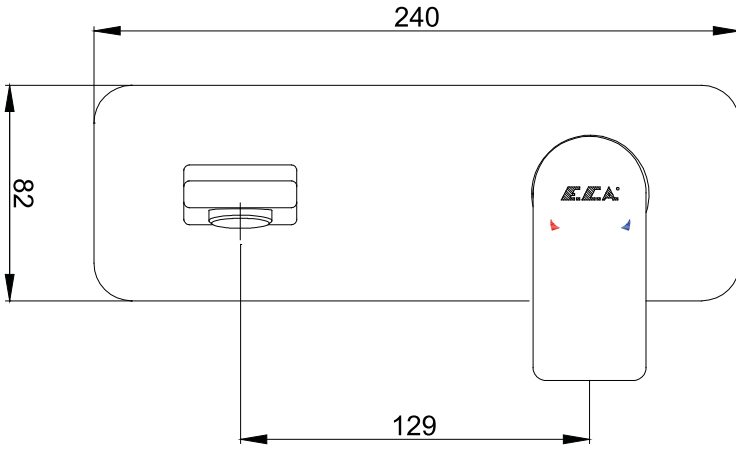

ANKASTRE LAVABO BATARYALARI CONCEALED BASIN MIXERS

Ürün Kodu : 102167612-K / 102167612ST-K - DALIA Ankastra Lavabo Bataryası Sıva Üstü Grubu - Tek Rozet (İhracat Kodu: 102167612EX-K / 102167612STEX-K)
Product Code: 102167612-K / 102167612ST-K - DALIA Concealed Basin Mixer Surface Mounted Group - One Rosette (Export Code: 102167612EX-K / 102167612STEX-K)
*Localization product codes are available.