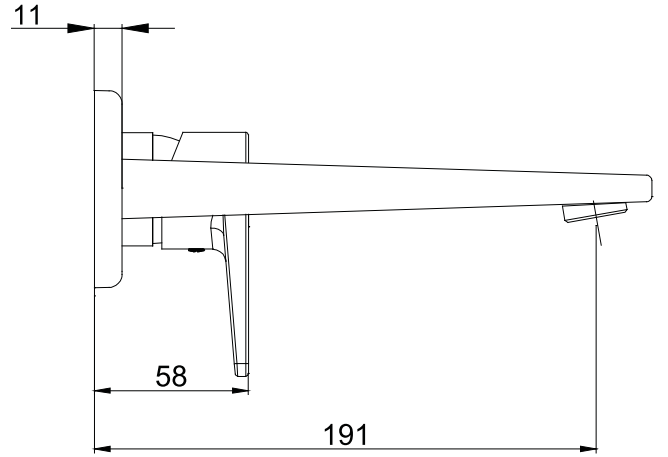

ANKASTRE LAVABO BATARYALARI CONCEALED BASIN MIXERS

Ürün Kodu : 102167612-K / 102167612ST-K - DALIA Ankastra Lavabo Bataryası Sıva Üstü Grubu - Tek Rozet (İhracat Kodu: 102167612EX-K / 102167612STEX-K)
Product Code: 102167612-K / 102167612ST-K - DALIA Concealed Basin Mixer Surface Mounted Group - One Rosette (Export Code: 102167612EX-K / 102167612STEX-K)
*Localization product codes are available.