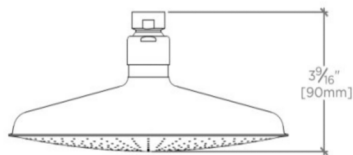

UNIVERSAL

Universal 8" Shower Rose

UNSH81

SHOWN IN UNIVERSAL 8" SHOWER ROSE | UNSH81

TECHNICAL DETAILS

Adjustable versus Fixed Spray: Fixed Spray
Diameter of Head: 7 7/8"
Flow Restriction Options: 2.5, 2.0, 1.75, 1.5
Depth / Width: 7 7/8"
Height: 3 9/16"
Inlet Connection Size: 1/2"
Inlet Connection Type: Female Straight
Installation Type: Wall or ceiling mounted
Integrated Diverter: N
Length: 7 7/8"
Pivot: Y
Primary Material: Brass
Suggested Application: Bath
Water Pressure Maximum: 85.0 psi
Water Pressure Minimum: 20.0 psi
Water Pressure Recommended: 45.0 psi

UNIVERSAL

Universal 8" Shower Rose

UNSH81

TOP VIEW

SCALE: 3"=1'-0"

ISO VIEW

SCALE: 3"=1'-0"

FRONT VIEW

SCALE: 3"=1'-0"

SIDE VIEW

SCALE: 3"=1'-0"