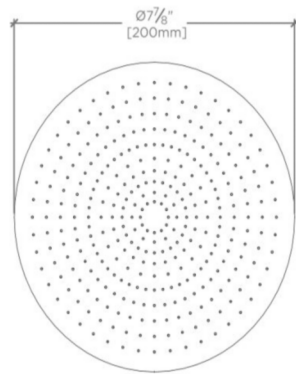

UNIVERSAL

Universal 8" Shower Rose

UNSH81

SHOWN IN UNIVERSAL 8" SHOWER ROSE | UNSH81

TECHNICAL DETAILS

Adjustable versus Fixed Spray: Fixed Spray
Diameter of Head: 7 7/8"
Flow Restriction Options: 2.5, 2.0, 1.75, 1.5
Depth / Width: 7 7/8"
Height: 3 9/16"
Inlet Connection Size: 1/2"
Inlet Connection Type: Female Straight
Installation Type: Wall or ceiling mounted
Integrated Diverter: N
Length: 7 7/8"
Pivot: Y
Primary Material: Brass
Suggested Application: Bath
Water Pressure Maximum: 85.0 psi
Water Pressure Minimum: 20.0 psi
Water Pressure Recommended: 45.0 psi

PRODUCT FEATURES

Stocked in 2.5gpm (9.5 L/min) and 1.75gpm (6.6 L/min). State of California requires 1.75gpm (6.6 L/min) to comply with their water conservation requirements. Other flow options are available to order, contact your sales associate or call 1 (800) 899-6757 for details.

UNIVERSAL

Universal 8" Shower Rose

UNSH81

TOP VIEW

SCALE: 3"=1'-0"

ISO VIEW

SCALE: 3"=1'-0"

FRONT VIEW

SCALE: 3"=1'-0"

SIDE VIEW

SCALE: 3"=1'-0"