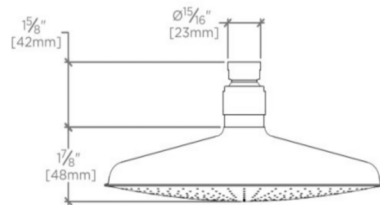

UNIVERSAL

Universal 8" Shower Rose

UNSH81

SHOWN IN UNIVERSAL 8" SHOWER ROSE | UNSH81

TECHNICAL DETAILS

Adjustable versus Fixed Spray: Fixed Spray
Diameter of Head: 7 7/8"
Flow Restriction Options: 2.5, 2.0, 1.75, 1.5
Depth / Width: 7 7/8"
Height: 3 9/16"
Inlet Connection Size: 1/2"
Inlet Connection Type: Female Straight
Installation Type: Wall or ceiling mounted
Integrated Diverter: N
Length: 7 7/8"
Pivot: Y
Primary Material: Brass
Suggested Application: Bath
Water Pressure Maximum: 85.0 psi
Water Pressure Minimum: 20.0 psi
Water Pressure Recommended: 45.0 psi

UNIVERSAL

Universal 8" Shower Rose

UNSH81

TOP VIEW

SCALE: 3"=1'-0"

ISO VIEW

SCALE: 3"=1'-0"

FRONT VIEW

SCALE: 3"=1'-0"

SIDE VIEW

SCALE: 3"=1'-0"