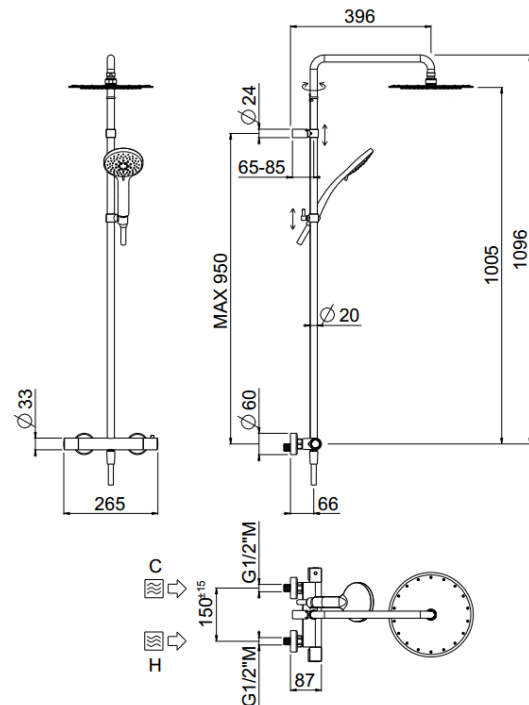

Rigoletto

Rigoletto MySlim shower head
01-1911-N-CR

TECHNICAL INFORMATION

Bridge shower column including exposed mixer with diverter and brass handles, turning bar with adjustable mounting. Round ultra-thin shower head, Ø240, non-liming in stainless steel. 3 jets non-liming shower in ABS. Smooth double anti-torsion PVC flexible hose, cm 150. CHROME

Flow rate:
x rubinetto

PICTURE

SPARE PARTS

ORIC035
T°

ORIC032
2 vie / ways

FEATURES

rain jet

central jet

side jet

double anti-torsion

adjustable column

TECHNICAL DRAWING

FINISHINGS