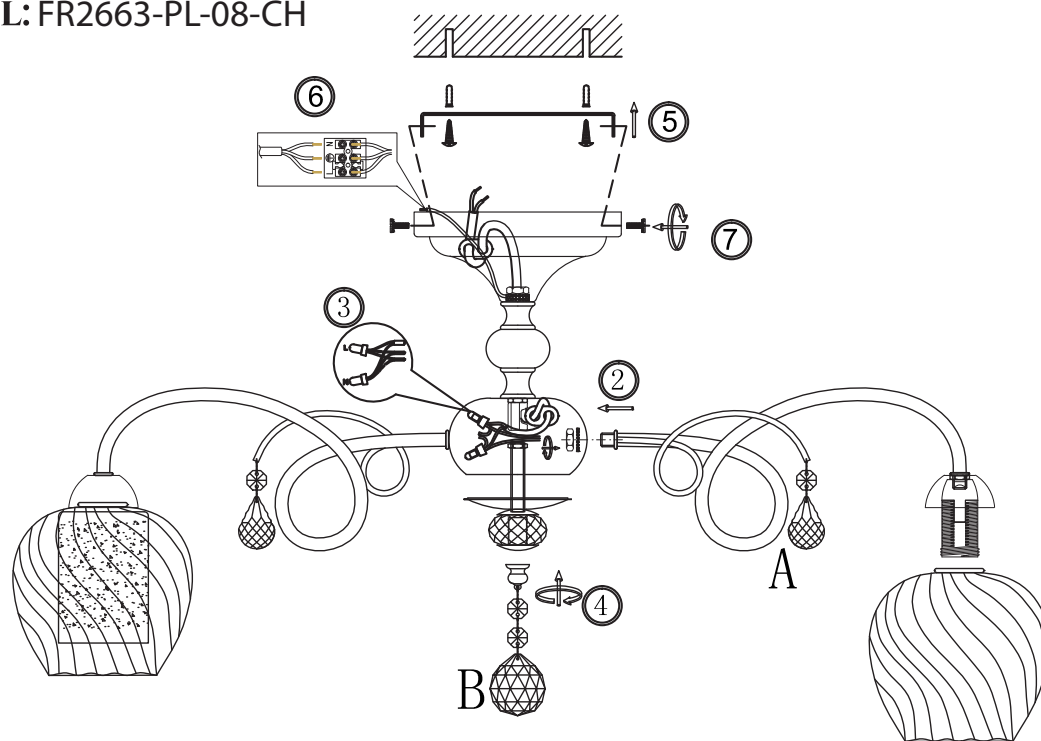

# INSTRUCTION

MODEL: FR2663-PL-08-CH

8 X E14 (40W)

FREYA-LIGHT.COM