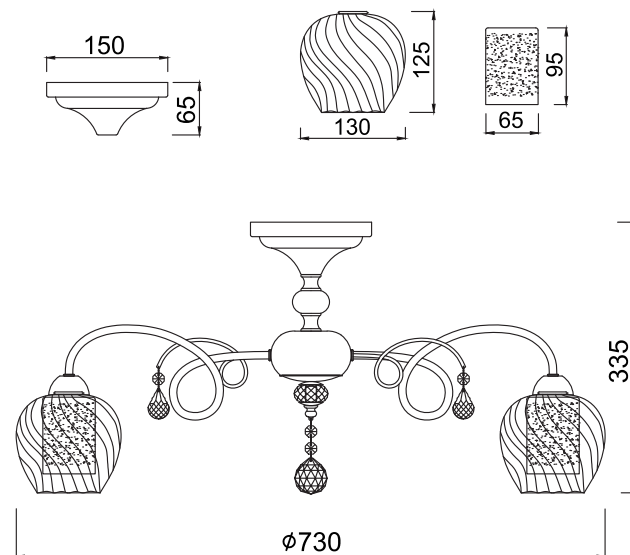

# INSTRUCTION

MODEL: FR2663-PL-08-CH

8 X E14 (40W)

FREYA-LIGHT.COM