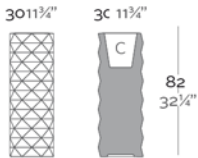

MARQUIS Maceta Ø30x82
MARQUIS Planter Ø11 1/4"x32 1/4"

Interior Dimensions
Ø22 x 22 cm
Ø8 3/4" x 8 3/4"
Capacity 2,5 Gal
Capacidad 10 L

FINISHES ACABADOS

COLOURS COLORES

BASIC, SELF-WATERING / AUTORRIEGO

LACQUERED / LACADO