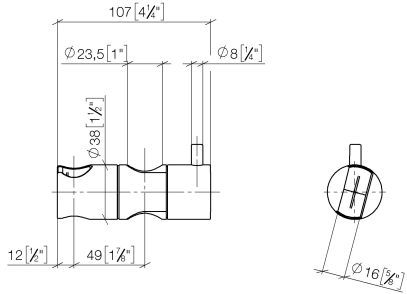

12 570 970

• for pipe diameter 23.5 mm

Fits: IMO, LULU, MADISON, MEM, TARA,
CL.1, LISSÉ, VAIA, META, CYO

	Brushed Bronze	12 570 970-42
	Chrome	12 570 970-00
	Brushed Platinum	12 570 970-06
	Platinum	12 570 970-08
	Dark Chrome	12 570 970-19
	Light Gold	12 570 970-26
	Brushed Light Gold	12 570 970-27
	Brushed Durabronze (23kt Gold)	12 570 970-28
	Matte Black	12 570 970-33
	Brushed Champagne (22kt Gold)	12 570 970-46
	Champagne (22kt Gold)	12 570 970-47
	Brushed Chrome	12 570 970-93
	Brushed Dark Platinum	12 570 970-99

12 570 970

mm [inches]

12 570 970

Product version from 10/1/2023

Parts for other
finishes can be found
here: [Chrome](#)

Slide unit - Brushed Bronze

IMO

12 570 970

Spare parts list

Product version from 10/1/2023

No.	Item Number	Name	Quantity used	Delivery time
	09 12 12 217 90	sleeve	1	2