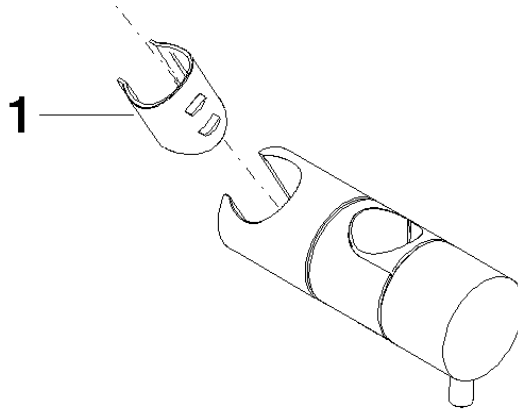

12 570 970

• for pipe diameter 23.5 mm

Fits: IMO, LULU, MADISON, MEM, TARA,
CL.1, LISSÉ, VAIA, META, CYO

	Brushed Bronze	12 570 970-42
	Chrome	12 570 970-00
	Brushed Platinum	12 570 970-06
	Platinum	12 570 970-08
	Dark Chrome	12 570 970-19
	Light Gold	12 570 970-26
	Brushed Light Gold	12 570 970-27
	Brushed Durabronze (23kt Gold)	12 570 970-28
	Matte Black	12 570 970-33
	Brushed Champagne (22kt Gold)	12 570 970-46
	Champagne (22kt Gold)	12 570 970-47
	Brushed Chrome	12 570 970-93
	Brushed Dark Platinum	12 570 970-99

12 570 970

mm [inches]

12 570 970

Product version from 10/1/2023

Parts for other
finishes can be found
here: [Chrome](#)

Slide unit - Brushed Bronze

IMO

12 570 970

Spare parts list

Product version from 10/1/2023

No.	Item Number	Name	Quantity used	Delivery time
	09 12 12 217 90	sleeve	1	2