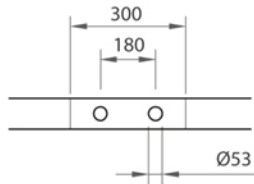

* Option

Rim detail

CAST IRON BATHTUB Collection	
Code	Description
9131	Cast iron bathtub 1780x800 (Kg. 246 - Lt. 240) Without tap holes, external unfinished
103	External painting External painting White
105	External painting RAL

Verona - Italy
tel. +39 045 8006917
fax. +39 045 8020111
gentry-home.com

CAST IRON BATHTUB Collection	
Code	Description
0190-C 0191-I/N/O/OR 0191-B/ND/R	<p>Exposed bath waste with drain stopper chain and overflow with exposed pipes for floor connector and siphon</p> <p>Chrome Incalux, Nickel, Dark Gold, Rose Gold Bronze, Dark Nickel, Copper</p>