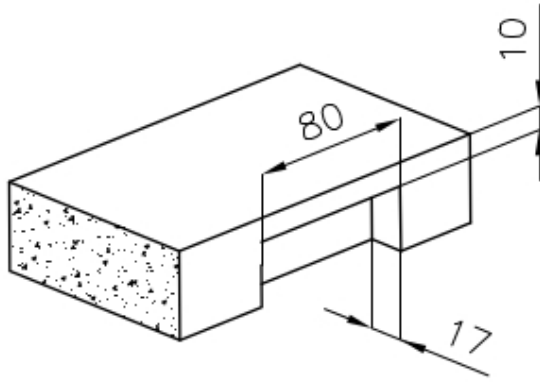

- Built-in cut out for FTS – Foratura per installazione FTS

OPTIONAL ACCESSORIES