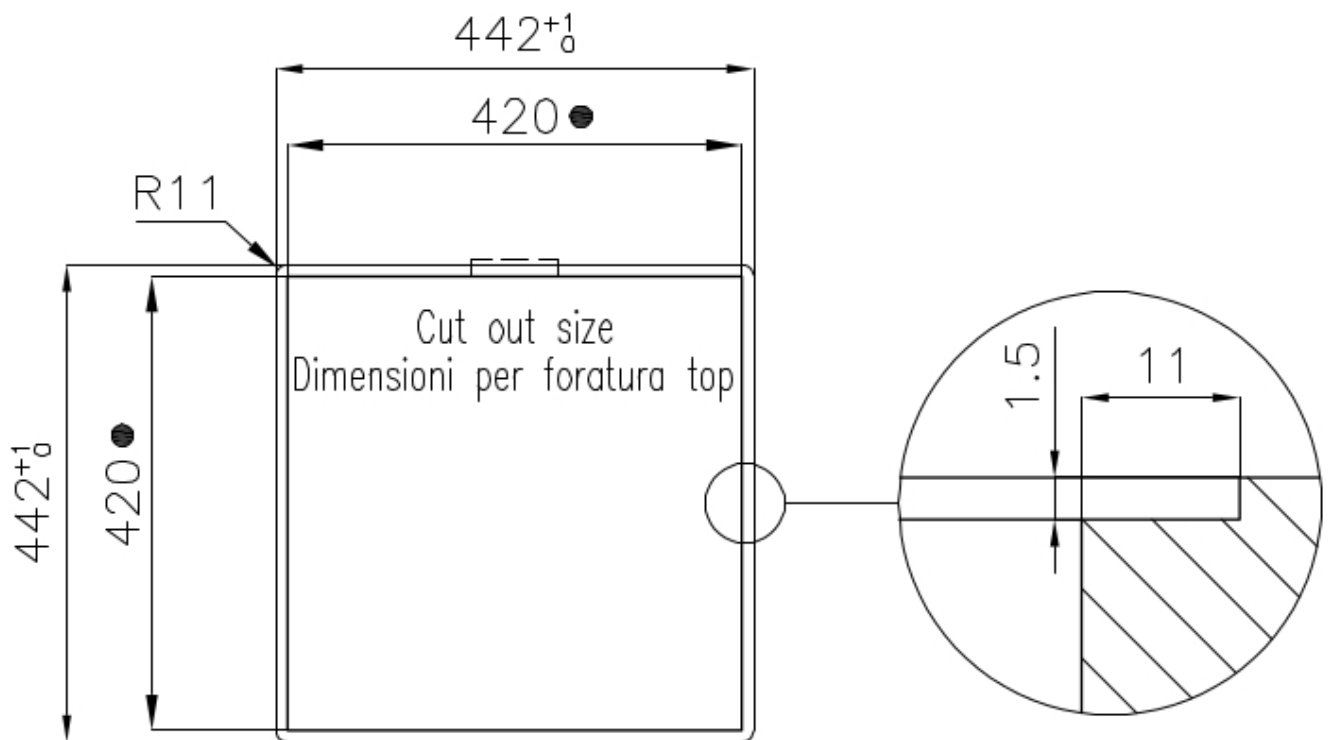

- Built-in cut out for FTS – Foratura per installazione FTS

OPTIONAL ACCESSORIES