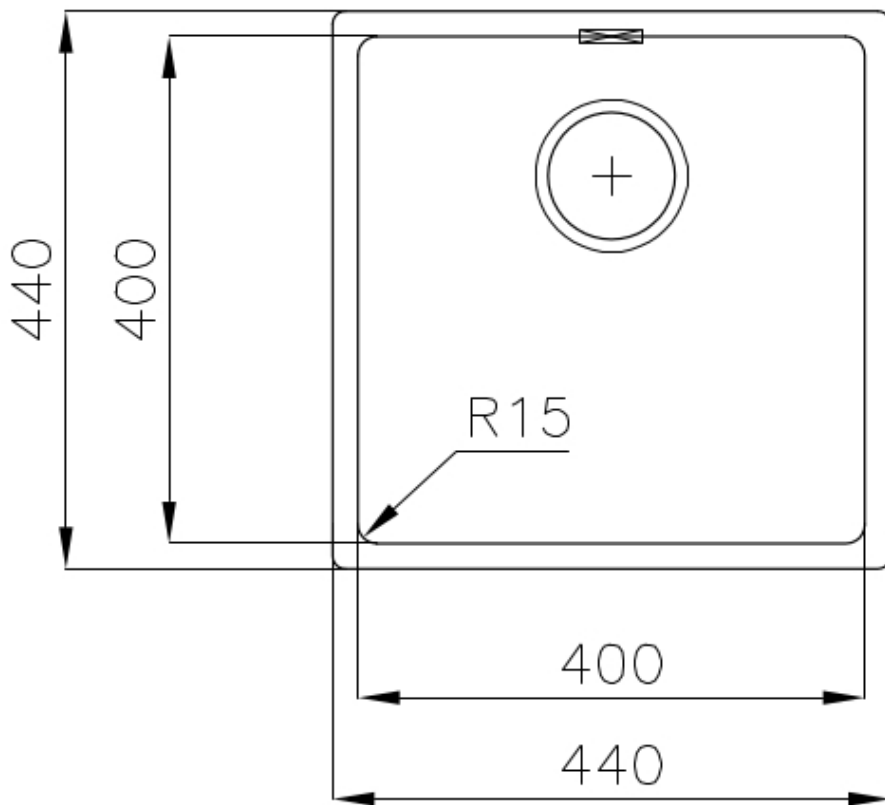

Intaglio per il troppo-pieno
Recess for housing the over-flow