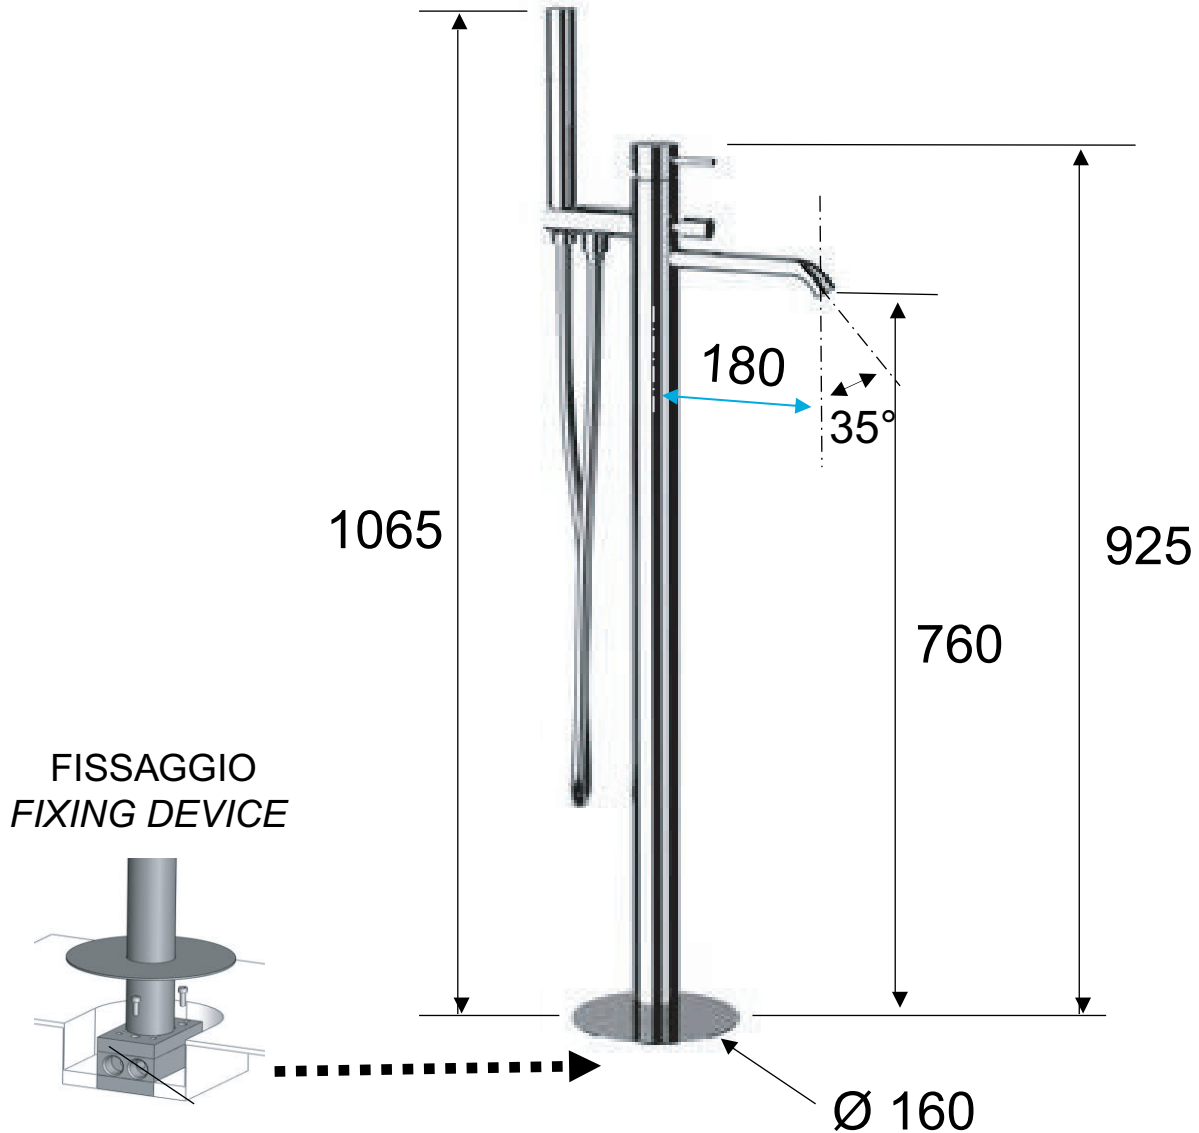

DANIEL

SCHEDA TECNICA TECHNICAL FEATURES

ART. COD.

TK678

MATERIALI / MATERIALS

OTTONE CROMATO / CHROME PLATED BRASS

CROMATURA / CHROME PLATING

UNI EN 248