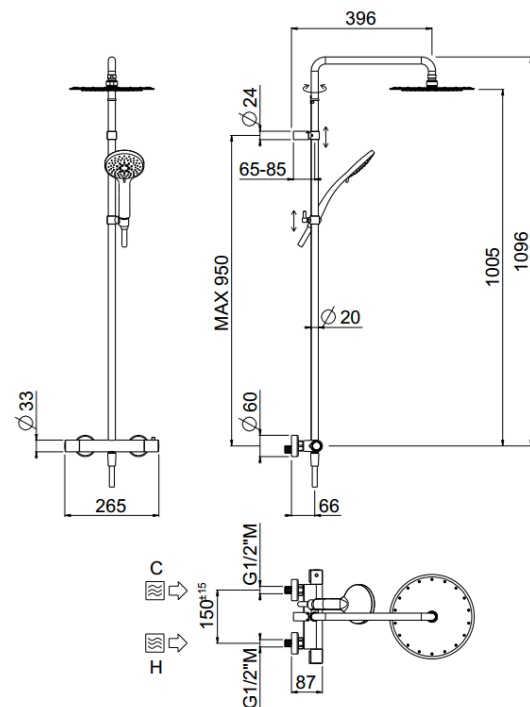

Rigoletto

Rigoletto MySlim shower head
01-1912-N-CR

TECHNICAL INFORMATION

Bridge shower column including exposed mixer with diverter and brass handles, turning bar with adjustable mounting. Round ultra-thin shower head, Ø300, non-liming in stainless steel. 3 jets non-liming shower in ABS. Smooth double anti-torsion PVC flexible hose, cm 150. CHROME

Flow rate:
x rubinetto

PICTURE

SPARE PARTS

ORIC035
T°

ORIC032
2 vie / ways

FEATURES

rain jet

central jet

side jet

double anti-torsion

adjustable column

TECHNICAL DRAWING

FINISHINGS