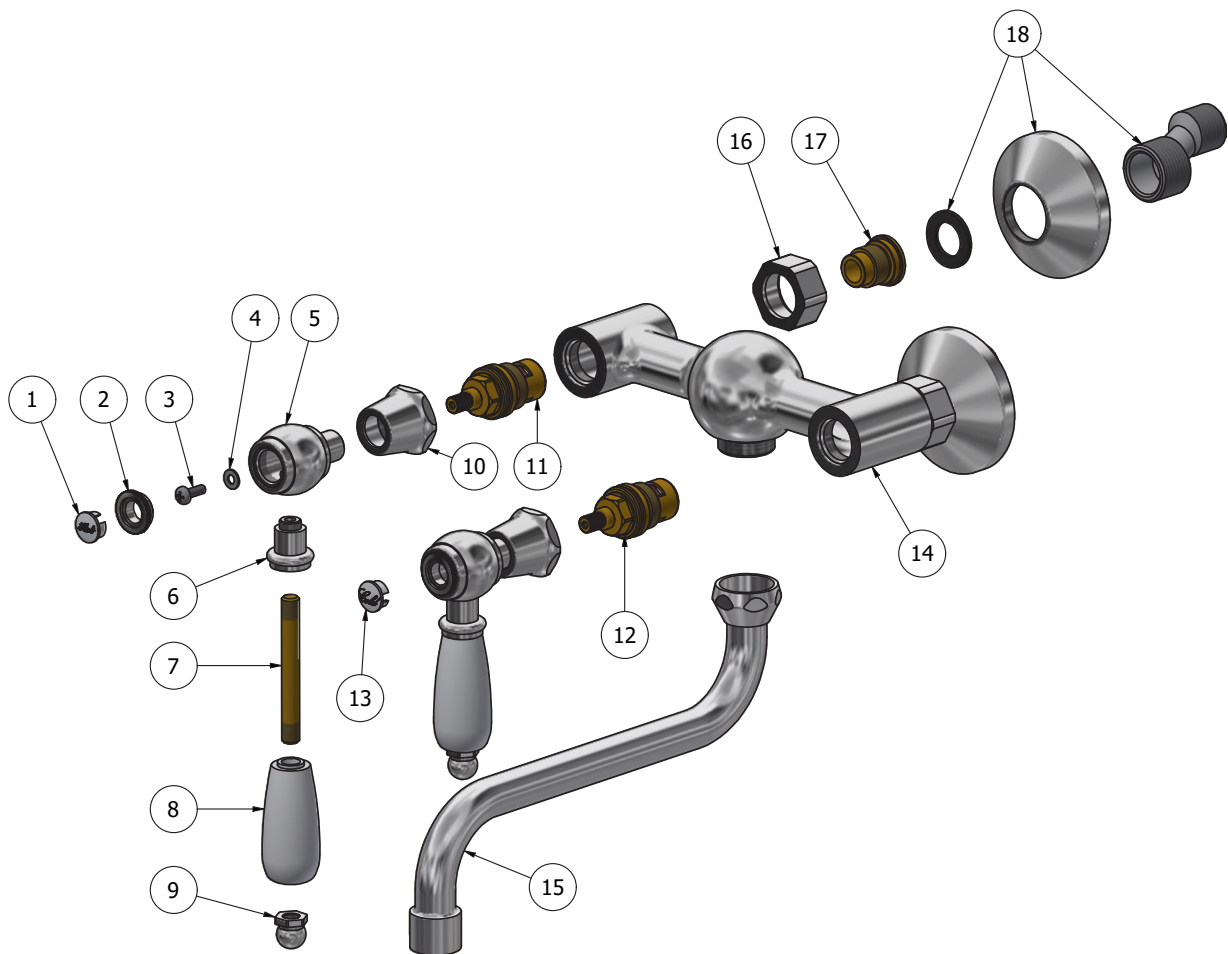

Dimensions

Cartridge

Ceramic headwork

Threaded fitting

Inox hose M10x1 G3/8" F L600

Aerator

M24x1

Flow Rate (+/-10%)

1 BAR	2 BAR	3 BAR
10 l\m	15 l\m	18 l\m

Production

Main body is a single hot stamped pieces

Material

BRASS
According to CuZn39Pb3 (CW614N)
Max Lead content: 2.5%

WE ARE IB

Elenco parti			
ELEM.	CODICE	NUMERO DI MAGAZZINO	QTÀ
1	AQ0013551	Handle's plug hot	1
2	AQ0009069	Cover Ø20 PLS	2
3	AQ0010985	Screw M4x12	2
4	AQ0010229	Washer Ø4	2
5	AC0003397	Lever Ø31.5 H42	2
6	AC0004500	Insert for handle	2
7	AT0004520	Rod M8x1 L68.5	2
8	AQ0004525	Grip handle	2
9	AC0004510	Domed nut	2
10	AC0003100	Cap for headwork	2
11	AQ0002135	Ceramic headwork 90° left	1
12	AQ0003930	Ceramic headwork 90° right	1
13	AQ0013552	Handle's plug cold	1
14	AQ0009652	Body shower mixer	1
15	AQ0002245	Pipe Ø18 "S" H200 (17.7208.00002)	1
16	AC0009356	Nut G3/4"	2
17	AS0009661	Sede con OR H29.5	2
18	AQ0000530	Rosette kit with eccentric and rubber	2