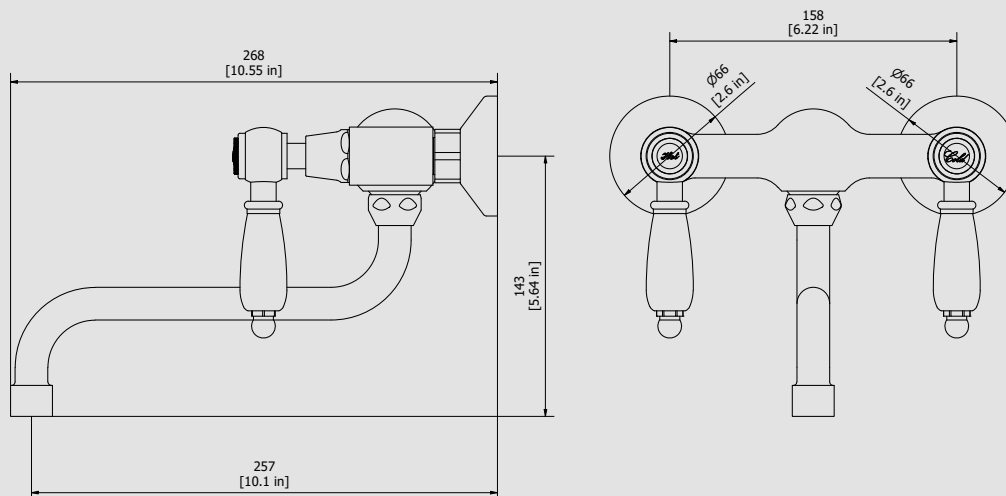

Collection

KITCHEN

Article

HL373

Description

Dual control wall mounted kitchen mixer.

Box Dimensions

425x188x98 mm

Weight

1.8 kg

Finishes

- **CC**
CHROME
- **PL**
PLATINUM
- **SS**
BRUSHED
NICKEL
- **ON**
NATURAL
BRASS
- **BO**
MATT
WHITE
- **NP**
MATT
BLACK
- **CF**
BLACK
CHROME
- **CS**
BRUSHED
BLACK
CHROME
- **II**
PALE
GOLD
- **IS**
BRUSHED
PALE GOLD
- **RS**
ROSE
GOLD
- **SR**
BRUSHED
ROSE GOLD
- **OO**
GOLD
- **OS**
BRUSHED
GOLD
- **RR**
ANTIQUÉ
COPPER
- **BB**
ANTIQUÉ
BRONZE

Dimensions

Cartridge

Ceramic headwork

Threaded fitting

Inox hose M10x1 G3/8" F L600

Aerator

M24x1

Flow Rate (+/-10%)

1 BAR	2 BAR	3 BAR
10 l\m	15 l\m	18 l\m

Production

Main body is a single hot stamped pieces

Material

BRASS
According to CuZn39Pb3 (CW614N)
Max Lead content: 2.5%

WE ARE IB

Elenco parti			
ELEM.	CODICE	NUMERO DI MAGAZZINO	QTÀ
1	AQ0013551	Handle's plug hot	1
2	AQ0009069	Cover Ø20 PLS	2
3	AQ0010985	Screw M4x12	2
4	AQ0010229	Washer Ø4	2
5	AC0003397	Lever Ø31.5 H42	2
6	AC0004500	Insert for handle	2
7	AT0004520	Rod M8x1 L68.5	2
8	AQ0004525	Grip handle	2
9	AC0004510	Domed nut	2
10	AC0003100	Cap for headwork	2
11	AQ0002135	Ceramic headwork 90° left	1
12	AQ0003930	Ceramic headwork 90° right	1
13	AQ0013552	Handle's plug cold	1
14	AQ0009652	Body shower mixer	1
15	AQ0002245	Pipe Ø18 "S" H200 (17.7208.00002)	1
16	AC0009356	Nut G3/4"	2
17	AS0009661	Sede con OR H29.5	2
18	AQ0000530	Rosette kit with eccentric and rubber	2