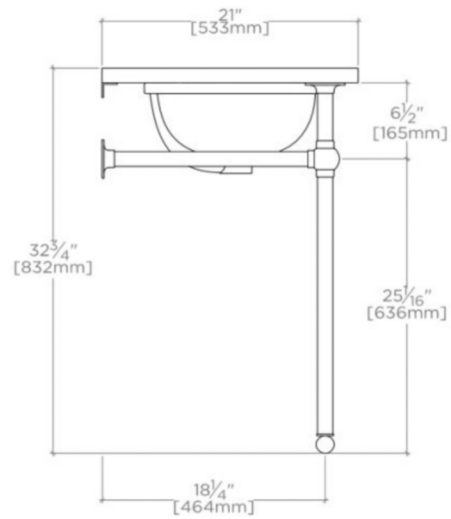

TECHNICAL DETAILS

Bowl Shape: Oval
Depth / Width: 21"
Height: 32 3/4"
Installation Type: Wall Mounted
Length: 30"
Number of Holes: Two Hole
Number of Legs: Two
Outer Rim Shape: Oval
Primary Material: 20 SWG Brass
Rough-in Supply Height Recommended: 21"
Rough-in Waste Height Recommended: 19"
Sink Visibility: Y
Suggested Application: Bath

PRODUCT (NOTES)

Slab and sink top are included

WATERWORKS

UNIVERSAL

UNWS02

Universal Two Leg Single Washstand Packaged with Sink and Slab
Top 30" x 21" x 32 3/4"

TOP VIEW

SCALE: 3/4"=1'-0"

FRONT VIEW

SCALE: 3/4"=1'-0"

SIDE VIEW

SCALE: 3/4"=1'-0"