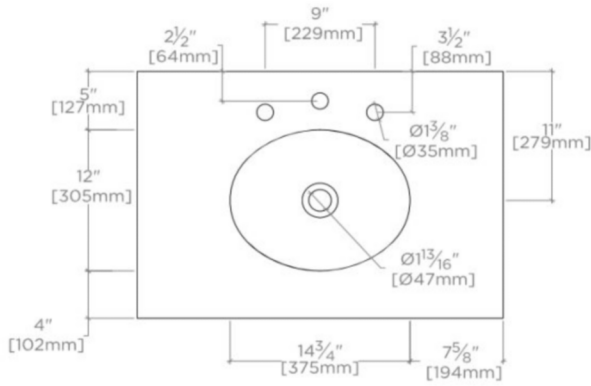

TECHNICAL DETAILS

Bowl Shape: Oval
Depth / Width: 21"
Height: 32 3/4"
Installation Type: Wall Mounted
Length: 30"
Number of Holes: Two Hole
Number of Legs: Two
Outer Rim Shape: Oval
Primary Material: 20 SWG Brass
Rough-in Supply Height Recommended: 21"
Rough-in Waste Height Recommended: 19"
Sink Visibility: Y
Suggested Application: Bath

PRODUCT (NOTES)

Slab and sink top are included

WATERWORKS

UNIVERSAL

UNWS02

Universal Two Leg Single Washstand Packaged with Sink and Slab
Top 30" x 21" x 32 3/4"

TOP VIEW

SCALE: 3/4"=1'-0"

FRONT VIEW

SCALE: 3/4"=1'-0"

SIDE VIEW

SCALE: 3/4"=1'-0"