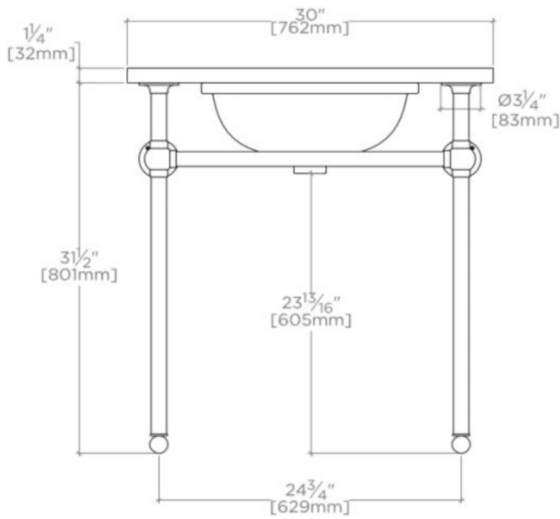

TECHNICAL DETAILS

Bowl Shape: Oval
Depth / Width: 21"
Height: 32 3/4"
Installation Type: Wall Mounted
Length: 30"
Number of Holes: Two Hole
Number of Legs: Two
Outer Rim Shape: Oval
Primary Material: 20 SWG Brass
Rough-in Supply Height Recommended: 21"
Rough-in Waste Height Recommended: 19"
Sink Visibility: Y
Suggested Application: Bath

PRODUCT (NOTES)

Slab and sink top are included

WATERWORKS

UNIVERSAL

UNWS02

Universal Two Leg Single Washstand Packaged with Sink and Slab
Top 30" x 21" x 32 3/4"

TOP VIEW

SCALE: 3/4"=1'-0"

FRONT VIEW

SCALE: 3/4"=1'-0"

SIDE VIEW

SCALE: 3/4"=1'-0"