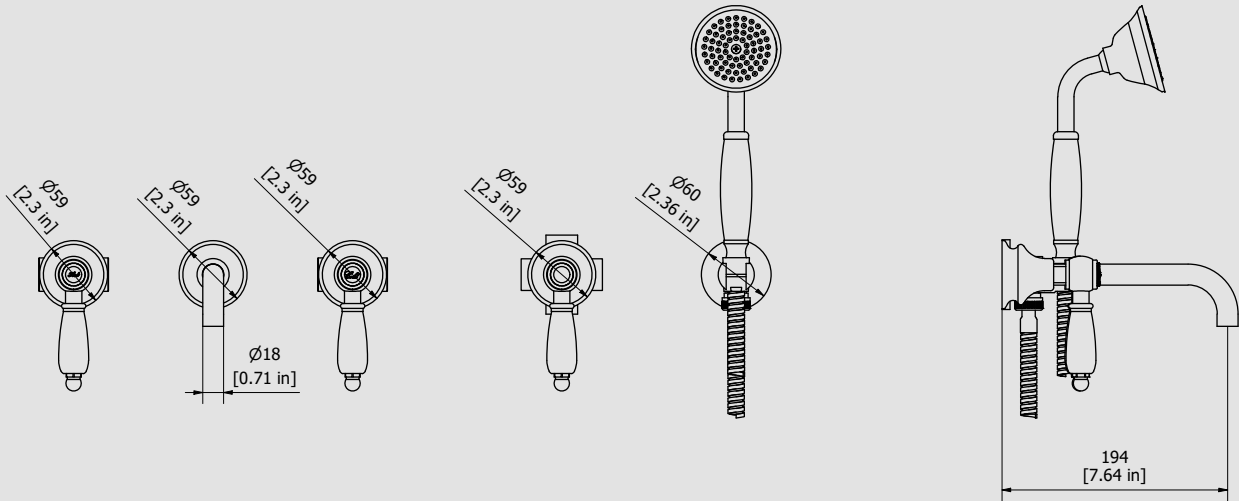

WE ARE IB

Collection

HERMES ELLE

Article

HL398_1

Description

Four holes wall-mounted bath filler with shower kit.

Box Dimensions

370x270x80 mm

Weight

3.6 kg

Finishes

- **CC** CHROME
- **PL** PLATINUM
- **SS** BRUSHED NICKEL
- **ON** NATURAL BRASS
- **BO** MATT WHITE
- **NP** MATT BLACK
- **CF** BLACK CHROME
- **CS** BRUSHED BLACK CHROME
- **II** PALE GOLD
- **IS** BRUSHED PALE GOLD
- **RS** ROSE GOLD
- **SR** BRUSHED ROSE GOLD
- **OO** GOLD
- **OS** BRUSHED GOLD
- **RR** ANTIQUE COPPER
- **BB** ANTIQUE BRONZE

Dimensions

Cartridge

Ceramic headwork

Hoses

Flex inox G1/2" F G1/2" F L150

Aerator

M16.5x1

Flow Rate (+/-10%)

1 BAR	2 BAR	3 BAR
19.7 l/m	27.5 l/m	33.1 l/m

Production

Main body is a single casted pieces.

Material

BRASS
According to CuZn40Pb3 (CW614N)
Max Lead content: 2.5%

IB RUBINETTERIE s.p.a
via dei Pianotti 3/5
25068 Sarezzo (BS) - Italy -