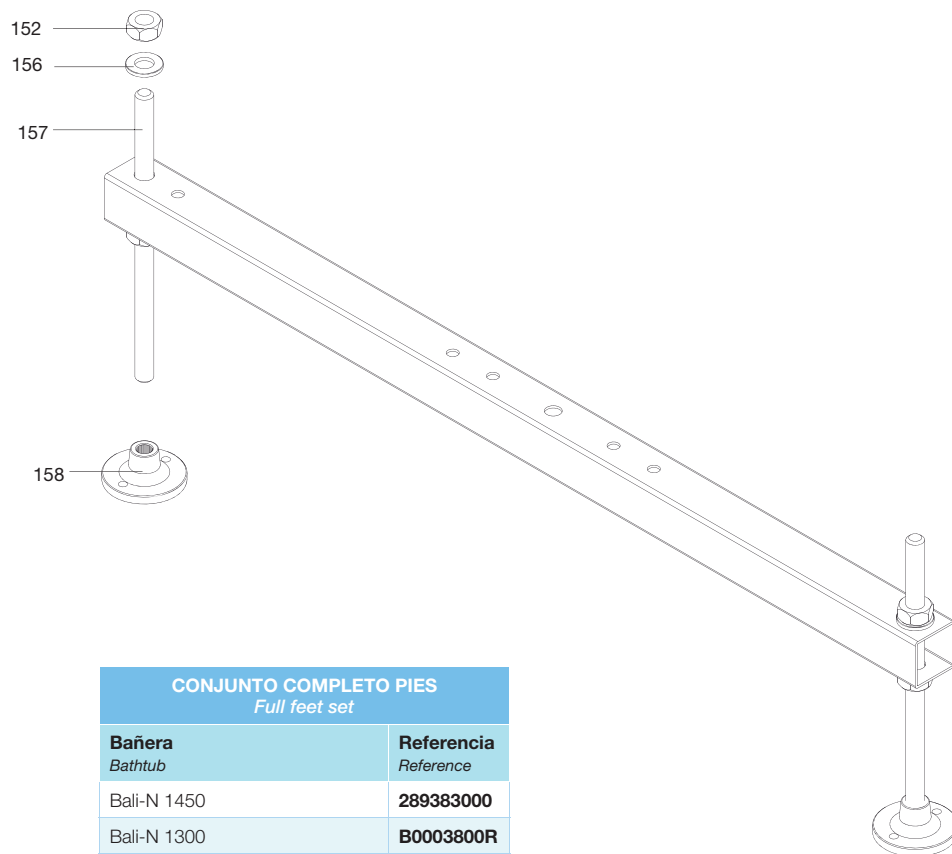

7. SOPORTES

7.1. BASTIDORES BAÑERAS RECTANGULARES ACRÍLICAS TONIC/ TONIC PREMIUM/ TOTAL

7. Supports

7.1. Supporting frames for acrylic rectangular bathtubs Tonic/ Tonic Premium/ Total

Nota: los soportes no incluyen la tornillería. Ver pág. 22

Note: the mounting plates do not include fasteners set. See page 22.

		Referencia Reference	BeCool 190x110	BeCool 180x90	BeCool 190x90	BeCool 180x80	BeCool 170x80	Vythos 180x90	Vythos 170x80	Vythos 170x70	Vythos 160x70	Sureste-N 170x75	Sureste-N 160x75	Sureste-N 170x70	Sureste-N 160x70	Sureste-N 150x70	Sureste-N 140x70	Bora Bora	Thalassa 180x100	Thalassa 185x110	
TONIC	Varilla roscada Threaded rod	B0009500R														X	X				
		B0009600R						X	X	X	X	X	X	X	X						
TONIC PREMIUM	Soporte motor Pump mounting plate	B0009700R						X	X	X	X	X	X	X	X	X	X				
		B0009500R			X	X	X			X									X		
	Varilla roscada Threaded rod	B0009800R	X																		
		B0009900R		X																	
Soporte motor Pump mounting plate	B0009600R																		X	X	
	B0009700R			X	X	X															
Soporte caja Box mounting plate	B0010000R	X	X															X	X	X	
	B0010100R	X	X	X	X	X												X	X	X	
TOTAL	Varilla roscada ^a Threaded rod	B0009500R			X	X	X											X			
		B0009600R						X	X	X	X	X	X	X	X				X	X	
		B0009800R	X																		
		B0009900R		X																	
	Soporte motor Pump mounting plate	B0009700R			X	X	X	X	X	X	X	X	X	X	X						
		B0010000R	X	X															X	X	X
Soporte caja Box mounting plate	B0010100R	X	X	X	X	X	X	X	X	X	X	X	X	X	X			X	X	X	
	B0010200R	X	X	X	X	X	X	X	X	X	X	X	X	X	X			X	X	X	