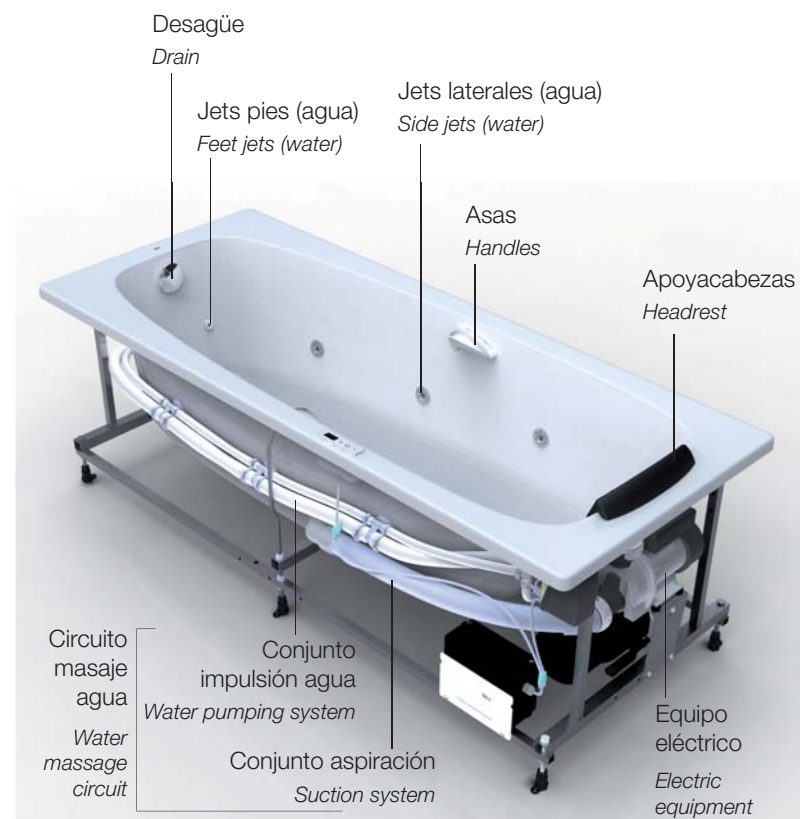

INDEX

Sets	3
Correct engine location	5
1. Electric equipment	6
1.1. Tonic massage electric equipment	6
1.2. Tonic Premium massage electric equipment	7
1.3. Total massage electric equipment	8
2. Water massage circuit	9
2.1. Tonic	9
2.1.1. Suction sets	10
2.1.2. Tonic pumping sets	11
2.2. Tonic Premium/Total	12
2.2.1. Tonic Premium/ Total suction sets	13
2.2.2. Tonic Premium/ Total water pumping sets	14
3. Total air massage circuit	18
3.1. Total air pumping sets	19
3.2. Total double loop sets	20
4. Drain	21
5. Handles	22
5.1. Complete sets	22
5.2. Fixing Set, Screws	23
6. Headrests	24
6.1. Series of headrests	24
7. Supports	25
7.1. Supporting frames for acrylic rectangular bathtubs Tonic/Tonic Premium/Total	26
7.2. Feet for non rectangular acrylic bathtubs	27
7.3. Whirlpool frame for non rectangular acrylic bathtubs	28
8. Essence Set	29
Update control list	30

All the parts of whirlpool bathtubs which are likely to be eventually changed, have been arranged as sets, thus making it easier to find. These sets are:

- **Electric equipment.** There are as many electric sets as there are versions of whirlpool bathtubs in the Roca line. These sets include every electric part, such as electric boxes, controls, pumping, blower, etc. as well as necessary fixation elements.
- **Water massage circuit.** This set includes all pipings from the pumping device to water massage jets. i.e: suction set, water pumping set, side jets, back jets, feet jets, etc.
- **Air massage circuit.** Includes all parts of the pipings coming out from the blower up to the air jets, i.e: air pumping sets, double loop set, air jets, etc.
- **Drains.** Includes all drain models used in whirlpool bathtubs.
- **Handles.** The handles sets included in the bathtubs.
- **Headrests.** All different headrests models.