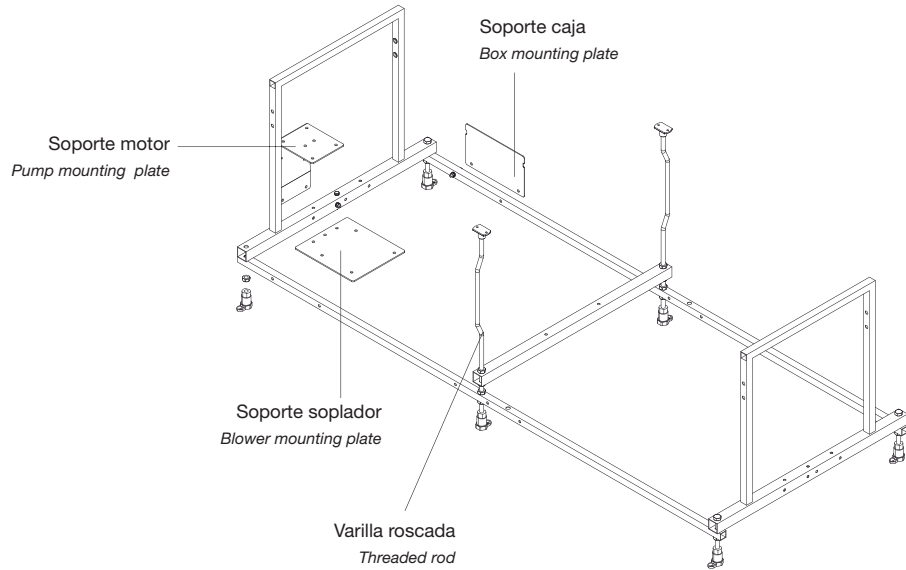

7. SOPORTES

7.1. BASTIDORES BAÑERAS RECTANGULARES ACRÍLICAS TONIC/ TONIC PREMIUM/ TOTAL

7. Supports

7.1. Supporting frames for acrylic rectangular bathtubs Tonic/ Tonic Premium/ Total

Nota: los soportes no incluyen la tornillería. Ver pág. 22

Note: the mounting plates do not include fasteners set. See page 22.

		Referencia Reference	BeCool 190x110	BeCool 180x90	BeCool 190x90	BeCool 180x80	BeCool 170x80	Vythos 180x90	Vythos 170x80	Vythos 170x70	Vythos 160x70	Sureste-N 170x75	Sureste-N 160x75	Sureste-N 170x70	Sureste-N 160x70	Sureste-N 150x70	Sureste-N 140x70	Bora Bora	Thalassa 180x100	Thalassa 185x110	
TONIC	Varilla roscada Threaded rod	B0009500R														X	X				
		B0009600R						X	X	X	X	X	X	X	X						
TONIC PREMIUM	Soporte motor Pump mounting plate	B0009700R						X	X	X	X	X	X	X	X	X	X				
		B0009500R			X	X	X			X									X		
	Varilla roscada Threaded rod	B0009800R	X																		
		B0009900R		X																	
Soporte motor Pump mounting plate	B0009600R																		X	X	
	B0009700R			X	X	X															
Soporte caja Box mounting plate	B0010000R	X	X															X	X	X	
	B0010100R	X	X	X	X	X												X	X	X	
TOTAL	Varilla roscada^a Threaded rod	B0009500R			X	X	X											X			
		B0009600R						X	X	X	X	X	X	X	X				X	X	
		B0009800R	X																		
		B0009900R		X																	
	Soporte motor Pump mounting plate	B0009700R			X	X	X	X	X	X	X	X	X	X	X						
		B0010000R	X	X															X	X	X
Soporte caja Box mounting plate	B0010100R	X	X	X	X	X	X	X	X	X	X	X	X	X	X			X	X	X	
	B0010200R	X	X	X	X	X	X	X	X	X	X	X	X	X	X			X	X	X