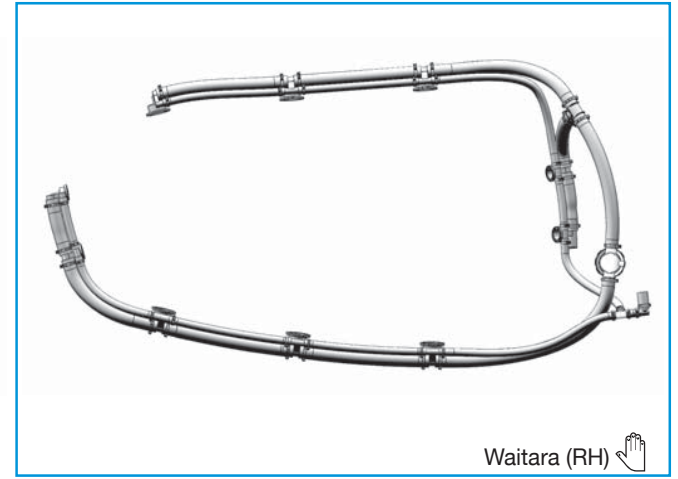

2.2.2. Tonic Premium/ Total water pumping sets

2011/06/09

b

SWH1634_SPL01