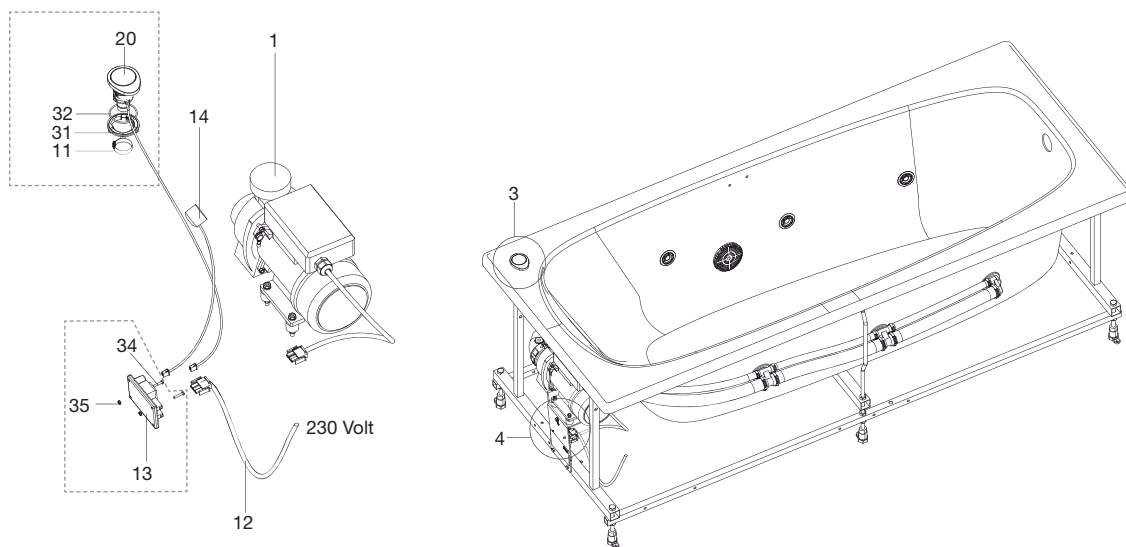

1. EQUIPO ELÉCTRICO 1.1. EQUIPO ELÉCTRICO MASAJE TONIC

1. Electric equipment
1.1. Tonic massage electric equipment

Referencia Reference	Pieza Part	Pág. Page	Descripción Description	Comentarios Comments	Cant. Qty.
B0000000R	1		BOMBA AGUA 50Hz Water Pump 50Hz		
B0012600R			BOMBA AGUA 60Hz Water Pump		
24R008001			MANDO+VENTURI Panel+Venturi		
		11			1
		20			1
		31			1
		32			1
24R009000			PLACA CONTROL Control Board		
		13			1
		34			2
		35			2
B0000100R	12		CABLE 230Vac Cord 230Vac		
B0000200R	14		SENSOR NIVEL Level Sensor		
2R0179000			BRIDAS Clamps	G	
		11			2
		54			4
		55			4
		110			4
		127			2