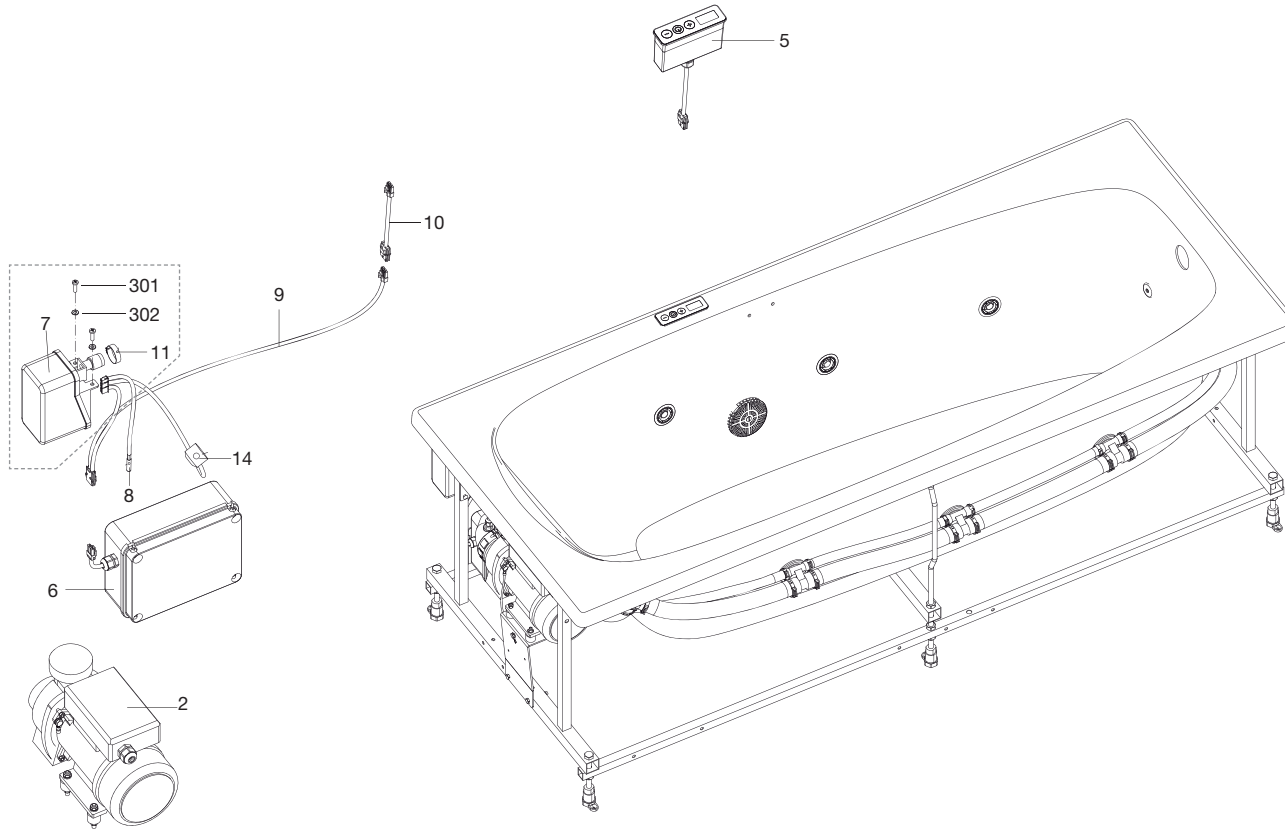

1.2. EQUIPO ELÉCTRICO MASAJE TONIC PREMIUM

1.2. Tonic Premium massage electric equipment

Referencia Reference	Pieza Part	Pág. Page	Descripción Description	Comentarios Comments	Cant. Qty.
B0000300R			BOMBA AGUA 50Hz Water Pump 50Hz		
B0000400R		2	BOMBA AGUA 50Hz Water Pump 50Hz	BeCool 190x110, 180x90	
B0014700R			BOMBA AGUA 60Hz Water Pump 60Hz		
B0014800R			BOMBA AGUA 60Hz Water Pump 60Hz	BeCool 190x110, 180x90	
B0000500R	5		MANDO CONTROL Control Panel		
B0000600R	6		CAJA CONTROL Control Box		
B0000700R	8		SONDA TEMPERATURA Temperature sensor		
B0000800R	9		BUS LIN		
B0000900R	10		ALARGO BUS LIN BUSLIN Extension	BeCool 180x90	
B0000200R	14		SENSOR NIVEL Level sensor		
2R0179000			BRIDAS Clamps	G	
	11				2
	54				4
	55				4
	110				4
	127				2
24R036000			VENTURI ELECTR. Electr. venturi	G	
	7				1
	11				1
	301		DIN 7985 M4X16		2
	302		DIN 125 M4		2
	303				1
	304		DIN 7985 M5X20		1
	305		DIN 125 M5		1
	306		DIN 934 M5		1
	307				2
	308				2