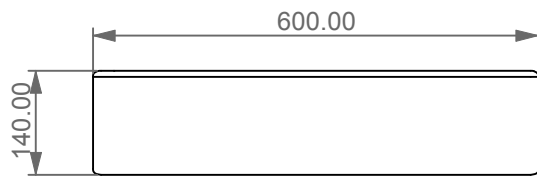

Lavabo Like cm 60 bordo fino.
Like Washbasin cm 60 edge up.

FRONT

LEFT

TOP

SECTION

Designation Lavabo Like cm 60 bordo fino. Like Washbasin cm 60 edge up.	GSG CERAMIC DESIGN
Scale 1:10	This drawing including the respected data may neither be duplicated nor modified nor altered without the consent of GSG Ceramic Design. The use of the data/technical drawings take place at users own risk and under exclusion of any liability of GSG Ceramic Design. The dimensions are not binding; products are subject to changes. Measurement shown may be subjected to small variations or are indicative.
cod. LKLAVFSBF60	

Guida all'installazione dei lavabi d'appoggio centro-piano.

Serie: EASY - ZENITH - LIKE - TOUCH - BOX - TIME - RING - FLUT

Installation guide for free standing countertop washbasins.

Series: EASY - ZENITH - LIKE - TOUCH - BOX - TIME - RING - FLUT