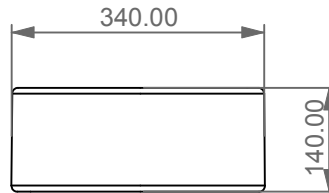

Lavabo Like cm 60 bordo fino.
Like Washbasin cm 60 edge up.

FRONT

LEFT

TOP

SECTION

Designation Lavabo Like cm 60 bordo fino. Like Washbasin cm 60 edge up.	GSG CERAMIC DESIGN
Scale 1:10	This drawing including the respected data may neither be duplicated nor modified nor altered without the consent of GSG Ceramic Design. The use of the data/technical drawings take place at users own risk and under exclusion of any liability of GSG Ceramic Design. The dimensions are not binding; products are subject to changes. Measurement shown may be subjected to small variations or are indicative.
cod. LKLAVFSBF60	

Guida all'installazione dei lavabi d'appoggio centro-piano.

Serie: EASY - ZENITH - LIKE - TOUCH - BOX - TIME - RING - FLUT

Installation guide for free standing countertop washbasins.

Series: EASY - ZENITH - LIKE - TOUCH - BOX - TIME - RING - FLUT