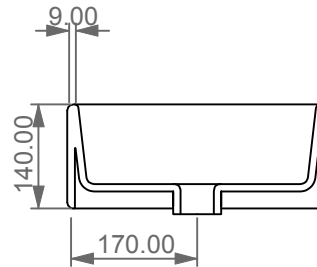

Lavabo Like cm 60 bordo fino.
Like Washbasin cm 60 edge up.

FRONT

LEFT

TOP

SECTION

Designation Lavabo Like cm 60 bordo fino. Like Washbasin cm 60 edge up.	GSG CERAMIC DESIGN
Scale 1:10	This drawing including the respected data may neither be duplicated nor modified nor altered without the consent of GSG Ceramic Design. The use of the data/technical drawings take place at users own risk and under exclusion of any liability of GSG Ceramic Design. The dimensions are not binding; products are subject to changes. Measurement shown may be subjected to small variations or are indicative.
cod. LKLAVFSBF60	

Guida all'installazione dei lavabi d'appoggio centro-piano.

Serie: EASY - ZENITH - LIKE - TOUCH - BOX - TIME - RING - FLUT

Installation guide for free standing countertop washbasins.

Series: EASY - ZENITH - LIKE - TOUCH - BOX - TIME - RING - FLUT