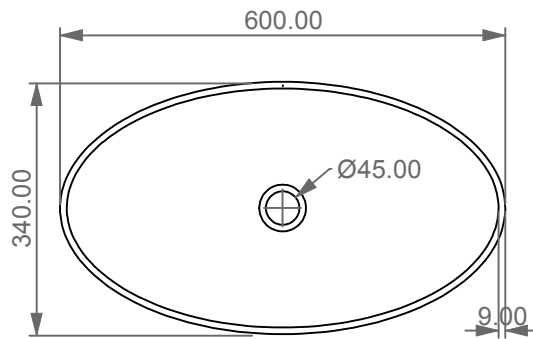

Lavabo Like cm 60 bordo fino.
Like Washbasin cm 60 edge up.

FRONT

LEFT

TOP

SECTION

Designation Lavabo Like cm 60 bordo fino. Like Washbasin cm 60 edge up.	GSG CERAMIC DESIGN
Scale 1:10	This drawing including the respected data may neither be duplicated nor modified nor altered without the consent of GSG Ceramic Design. The use of the data/technical drawings take place at users own risk and under exclusion of any liability of GSG Ceramic Design. The dimensions are not binding; products are subject to changes. Measurement shown may be subjected to small variations or are indicative.
cod. LKLAVFSBF60	

Guida all'installazione dei lavabi d'appoggio centro-piano.

Serie: EASY - ZENITH - LIKE - TOUCH - BOX - TIME - RING - FLUT

Installation guide for free standing countertop washbasins.

Series: EASY - ZENITH - LIKE - TOUCH - BOX - TIME - RING - FLUT