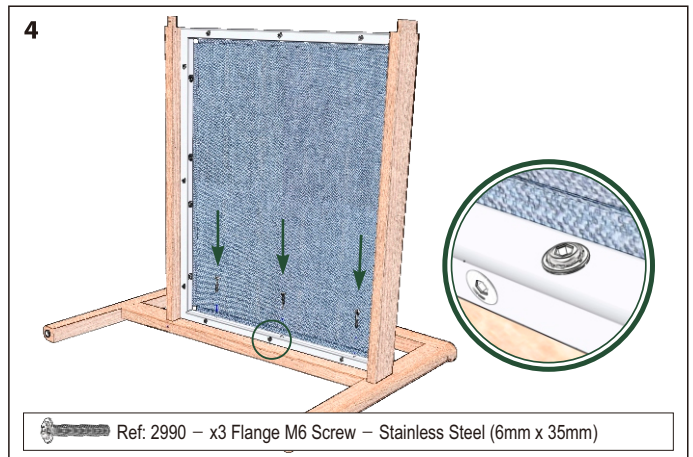

Atom Deep Seating Armchair

1ATDA.513 (Carbon sling), 1ATDA.514 (Denim sling)

1

- Ref: 2767 - x2 Slit.Rsd/H M5 - Stainless Steel Screw (5mm x 60mm)
- Ref: 2306 - x2 Slit.Rsd/H M5 - Stainless Steel Screw (5mm x 35mm)
- Ref: 2389 - x3 But.HD M5 - Stainless Steel Screw (5mm x 20mm)
- Ref: 2990 - x6 Flange M6 - Stainless Steel Screw (6mm x 35mm)
- Ref: 1268 - x1 Sand Paper (280mm x 230mm)
- Ref: 2704 - x8 Dowels (6mm x 35mm)
- Ref: 1002 - x1 Sanding Block (Profile)
- Ref: 3057 - x1 Allen Key 4mm

Skin Pack Ref: 3888

Atom Deep Seating Armchair

1ATDA.513 (Carbon sling), 1ATDA.514 (Denim sling)

Atom Deep Seating Armchair

1ATDA.513 (Carbon sling), 1ATDA.514 (Denim sling)