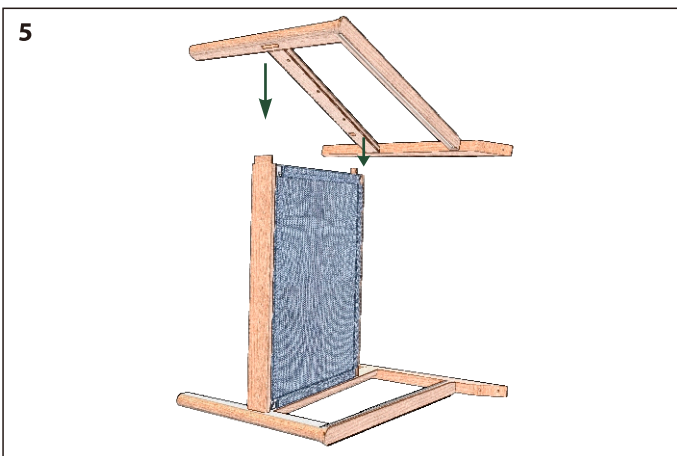

Atom Deep Seating Armchair

1ATDA.513 (Carbon sling), 1ATDA.514 (Denim sling)

1

- Ref: 2767 - x2 Slit.Rsd/H M5 - Stainless Steel Screw (5mm x 60mm)
- Ref: 2306 - x2 Slit.Rsd/H M5 - Stainless Steel Screw (5mm x 35mm)
- Ref: 2389 - x3 But.HD M5 - Stainless Steel Screw (5mm x 20mm)
- Ref: 2990 - x6 Flange M6 - Stainless Steel Screw (6mm x 35mm)
- Ref: 1268 - x1 Sand Paper (280mm x 230mm)
- Ref: 2704 - x8 Dowels (6mm x 35mm)
- Ref: 1002 - x1 Sanding Block (Profile)
- Ref: 3057 - x1 Allen Key 4mm

Skin Pack Ref: 3888

Atom Deep Seating Armchair

1ATDA.513 (Carbon sling), 1ATDA.514 (Denim sling)

Atom Deep Seating Armchair

1ATDA.513 (Carbon sling), 1ATDA.514 (Denim sling)