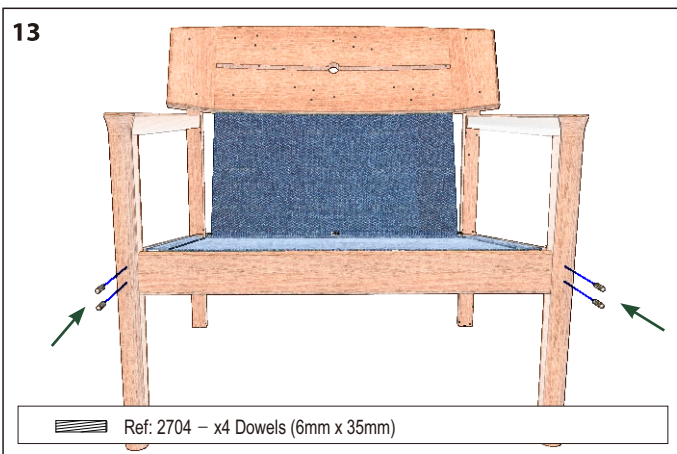

Atom Deep Seating Armchair

1ATDA.513 (Carbon sling), 1ATDA.514 (Denim sling)

1

- Ref: 2767 - x2 Slit.Rsd/H M5 - Stainless Steel Screw (5mm x 60mm)
- Ref: 2306 - x2 Slit.Rsd/H M5 - Stainless Steel Screw (5mm x 35mm)
- Ref: 2389 - x3 But.HD M5 - Stainless Steel Screw (5mm x 20mm)
- Ref: 2990 - x6 Flange M6 - Stainless Steel Screw (6mm x 35mm)
- Ref: 1268 - x1 Sand Paper (280mm x 230mm)
- Ref: 2704 - x8 Dowels (6mm x 35mm)
- Ref: 1002 - x1 Sanding Block (Profile)
- Ref: 3057 - x1 Allen Key 4mm

Skin Pack Ref: 3888

Atom Deep Seating Armchair

1ATDA.513 (Carbon sling), 1ATDA.514 (Denim sling)

Atom Deep Seating Armchair

1ATDA.513 (Carbon sling), 1ATDA.514 (Denim sling)