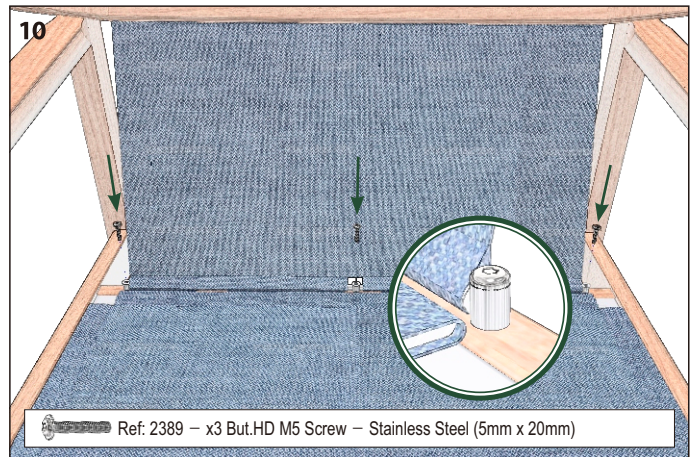

Atom Deep Seating Armchair

1ATDA.513 (Carbon sling), 1ATDA.514 (Denim sling)

1

- Ref: 2767 - x2 Slit.Rsd/H M5 - Stainless Steel Screw (5mm x 60mm)
- Ref: 2306 - x2 Slit.Rsd/H M5 - Stainless Steel Screw (5mm x 35mm)
- Ref: 2389 - x3 But.HD M5 - Stainless Steel Screw (5mm x 20mm)
- Ref: 2990 - x6 Flange M6 - Stainless Steel Screw (6mm x 35mm)
- Ref: 1268 - x1 Sand Paper (280mm x 230mm)
- Ref: 2704 - x8 Dowels (6mm x 35mm)
- Ref: 1002 - x1 Sanding Block (Profile)
- Ref: 3057 - x1 Allen Key 4mm

Skin Pack Ref: 3888

Atom Deep Seating Armchair

1ATDA.513 (Carbon sling), 1ATDA.514 (Denim sling)

Atom Deep Seating Armchair

1ATDA.513 (Carbon sling), 1ATDA.514 (Denim sling)