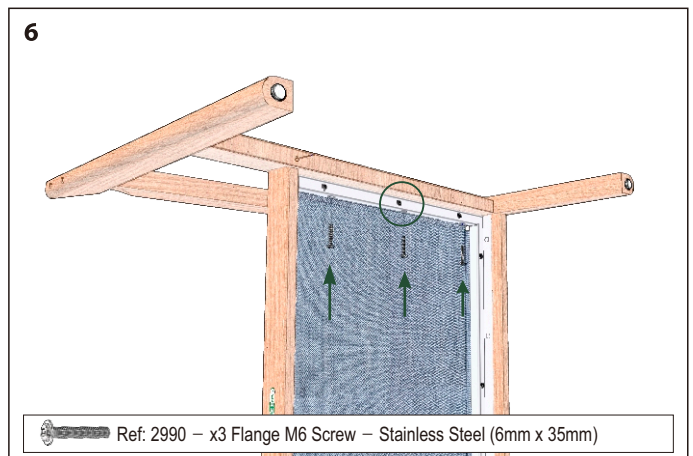

Atom Deep Seating Armchair

1ATDA.513 (Carbon sling), 1ATDA.514 (Denim sling)

1

- Ref: 2767 - x2 Slit.Rsd/H M5 - Stainless Steel Screw (5mm x 60mm)
- Ref: 2306 - x2 Slit.Rsd/H M5 - Stainless Steel Screw (5mm x 35mm)
- Ref: 2389 - x3 But.HD M5 - Stainless Steel Screw (5mm x 20mm)
- Ref: 2990 - x6 Flange M6 - Stainless Steel Screw (6mm x 35mm)
- Ref: 1268 - x1 Sand Paper (280mm x 230mm)
- Ref: 2704 - x8 Dowels (6mm x 35mm)
- Ref: 1002 - x1 Sanding Block (Profile)
- Ref: 3057 - x1 Allen Key 4mm

Skin Pack Ref: 3888

Atom Deep Seating Armchair

1ATDA.513 (Carbon sling), 1ATDA.514 (Denim sling)

Atom Deep Seating Armchair

1ATDA.513 (Carbon sling), 1ATDA.514 (Denim sling)