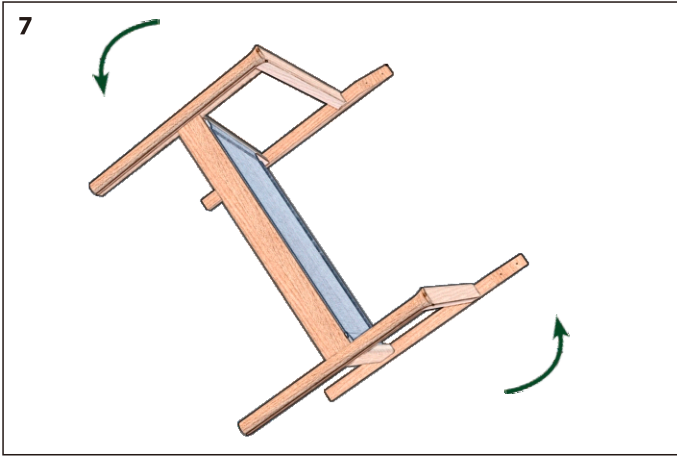

Atom Deep Seating Armchair

1ATDA.513 (Carbon sling), 1ATDA.514 (Denim sling)

1

- Ref: 2767 - x2 Slit.Rsd/H M5 - Stainless Steel Screw (5mm x 60mm)
- Ref: 2306 - x2 Slit.Rsd/H M5 - Stainless Steel Screw (5mm x 35mm)
- Ref: 2389 - x3 But.HD M5 - Stainless Steel Screw (5mm x 20mm)
- Ref: 2990 - x6 Flange M6 - Stainless Steel Screw (6mm x 35mm)
- Ref: 1268 - x1 Sand Paper (280mm x 230mm)
- Ref: 2704 - x8 Dowels (6mm x 35mm)
- Ref: 1002 - x1 Sanding Block (Profile)
- Ref: 3057 - x1 Allen Key 4mm

Skin Pack Ref: 3888

Atom Deep Seating Armchair

1ATDA.513 (Carbon sling), 1ATDA.514 (Denim sling)

Atom Deep Seating Armchair

1ATDA.513 (Carbon sling), 1ATDA.514 (Denim sling)