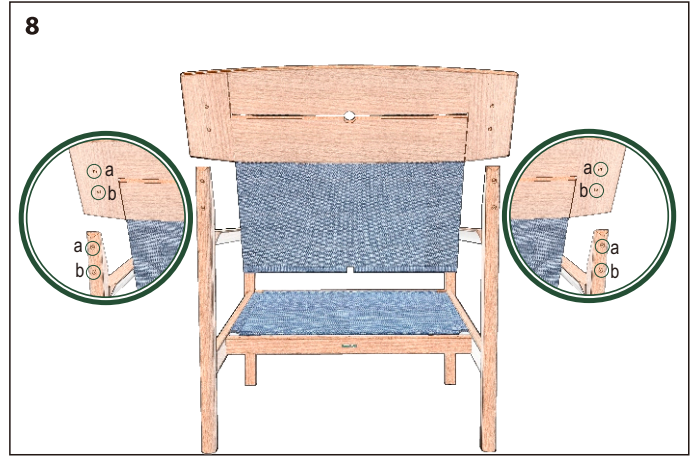

Atom Deep Seating Armchair

1ATDA.513 (Carbon sling), 1ATDA.514 (Denim sling)

1

- Ref: 2767 - x2 Slit.Rsd/H M5 - Stainless Steel Screw (5mm x 60mm)
- Ref: 2306 - x2 Slit.Rsd/H M5 - Stainless Steel Screw (5mm x 35mm)
- Ref: 2389 - x3 But.HD M5 - Stainless Steel Screw (5mm x 20mm)
- Ref: 2990 - x6 Flange M6 - Stainless Steel Screw (6mm x 35mm)
- Ref: 1268 - x1 Sand Paper (280mm x 230mm)
- Ref: 2704 - x8 Dowels (6mm x 35mm)
- Ref: 1002 - x1 Sanding Block (Profile)
- Ref: 3057 - x1 Allen Key 4mm

Skin Pack Ref: 3888

Atom Deep Seating Armchair

1ATDA.513 (Carbon sling), 1ATDA.514 (Denim sling)

Atom Deep Seating Armchair

1ATDA.513 (Carbon sling), 1ATDA.514 (Denim sling)