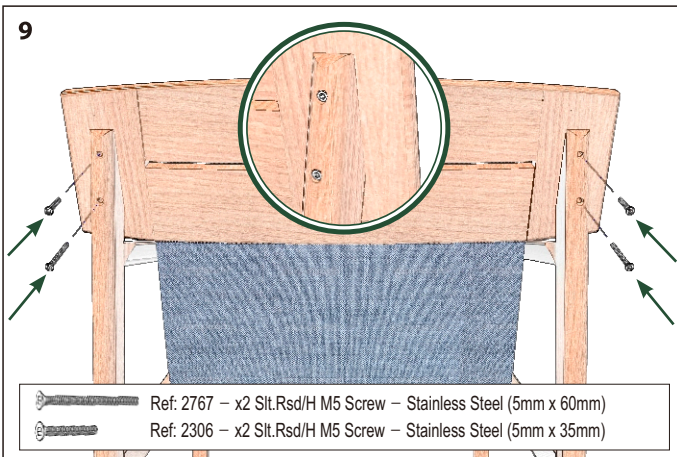

Atom Deep Seating Armchair

1ATDA.513 (Carbon sling), 1ATDA.514 (Denim sling)

1

- Ref: 2767 - x2 Slit.Rsd/H M5 - Stainless Steel Screw (5mm x 60mm)
- Ref: 2306 - x2 Slit.Rsd/H M5 - Stainless Steel Screw (5mm x 35mm)
- Ref: 2389 - x3 But.HD M5 - Stainless Steel Screw (5mm x 20mm)
- Ref: 2990 - x6 Flange M6 - Stainless Steel Screw (6mm x 35mm)
- Ref: 1268 - x1 Sand Paper (280mm x 230mm)
- Ref: 2704 - x8 Dowels (6mm x 35mm)
- Ref: 1002 - x1 Sanding Block (Profile)
- Ref: 3057 - x1 Allen Key 4mm

Skin Pack Ref: 3888

Atom Deep Seating Armchair

1ATDA.513 (Carbon sling), 1ATDA.514 (Denim sling)

Atom Deep Seating Armchair

1ATDA.513 (Carbon sling), 1ATDA.514 (Denim sling)