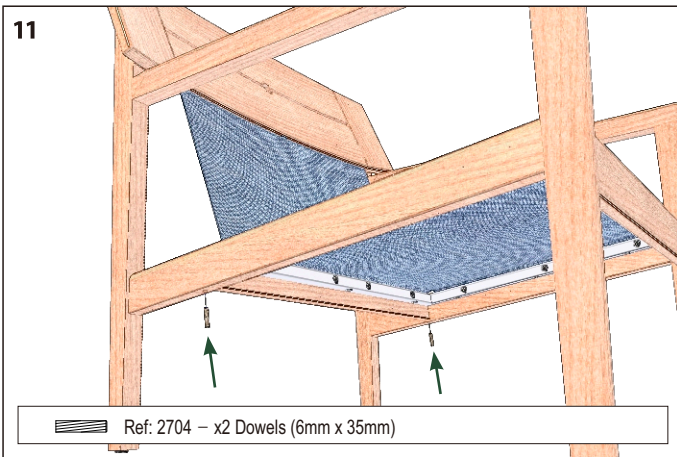

Atom Deep Seating Armchair

1ATDA.513 (Carbon sling), 1ATDA.514 (Denim sling)

1

- Ref: 2767 - x2 Slit.Rsd/H M5 - Stainless Steel Screw (5mm x 60mm)
- Ref: 2306 - x2 Slit.Rsd/H M5 - Stainless Steel Screw (5mm x 35mm)
- Ref: 2389 - x3 But.HD M5 - Stainless Steel Screw (5mm x 20mm)
- Ref: 2990 - x6 Flange M6 - Stainless Steel Screw (6mm x 35mm)
- Ref: 1268 - x1 Sand Paper (280mm x 230mm)
- Ref: 2704 - x8 Dowels (6mm x 35mm)
- Ref: 1002 - x1 Sanding Block (Profile)
- Ref: 3057 - x1 Allen Key 4mm

Skin Pack Ref: 3888

Atom Deep Seating Armchair

1ATDA.513 (Carbon sling), 1ATDA.514 (Denim sling)

Atom Deep Seating Armchair

1ATDA.513 (Carbon sling), 1ATDA.514 (Denim sling)