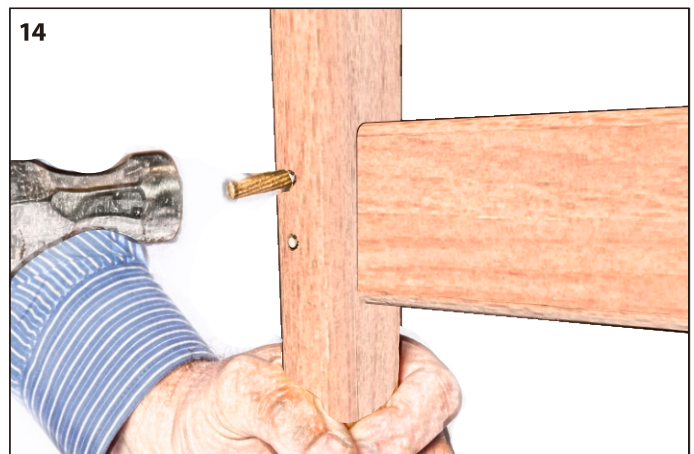

Atom Deep Seating Armchair

1ATDA.513 (Carbon sling), 1ATDA.514 (Denim sling)

1

- Ref: 2767 - x2 Slit.Rsd/H M5 - Stainless Steel Screw (5mm x 60mm)
- Ref: 2306 - x2 Slit.Rsd/H M5 - Stainless Steel Screw (5mm x 35mm)
- Ref: 2389 - x3 But.HD M5 - Stainless Steel Screw (5mm x 20mm)
- Ref: 2990 - x6 Flange M6 - Stainless Steel Screw (6mm x 35mm)
- Ref: 1268 - x1 Sand Paper (280mm x 230mm)
- Ref: 2704 - x8 Dowels (6mm x 35mm)
- Ref: 1002 - x1 Sanding Block (Profile)
- Ref: 3057 - x1 Allen Key 4mm

Skin Pack Ref: 3888

Atom Deep Seating Armchair

1ATDA.513 (Carbon sling), 1ATDA.514 (Denim sling)

Atom Deep Seating Armchair

1ATDA.513 (Carbon sling), 1ATDA.514 (Denim sling)