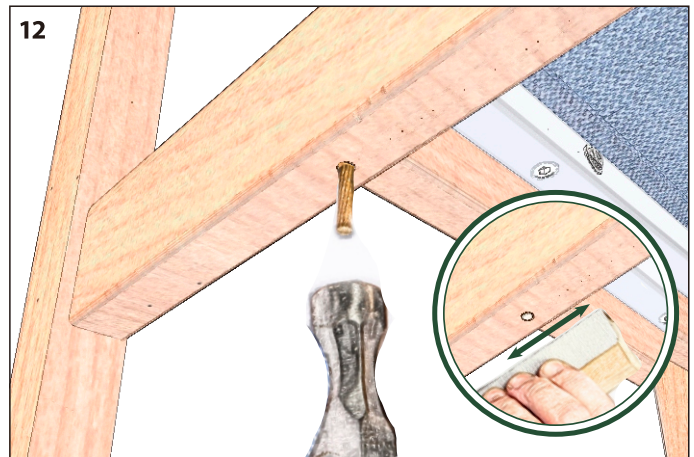

Atom Deep Seating Armchair

1ATDA.513 (Carbon sling), 1ATDA.514 (Denim sling)

1

- Ref: 2767 - x2 Slit.Rsd/H M5 - Stainless Steel Screw (5mm x 60mm)
- Ref: 2306 - x2 Slit.Rsd/H M5 - Stainless Steel Screw (5mm x 35mm)
- Ref: 2389 - x3 But.HD M5 - Stainless Steel Screw (5mm x 20mm)
- Ref: 2990 - x6 Flange M6 - Stainless Steel Screw (6mm x 35mm)
- Ref: 1268 - x1 Sand Paper (280mm x 230mm)
- Ref: 2704 - x8 Dowels (6mm x 35mm)
- Ref: 1002 - x1 Sanding Block (Profile)
- Ref: 3057 - x1 Allen Key 4mm

Skin Pack Ref: 3888

Atom Deep Seating Armchair

1ATDA.513 (Carbon sling), 1ATDA.514 (Denim sling)

Atom Deep Seating Armchair

1ATDA.513 (Carbon sling), 1ATDA.514 (Denim sling)