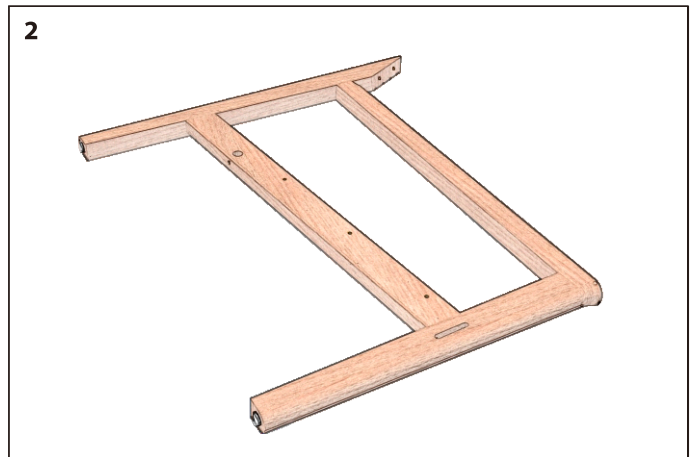

Atom Deep Seating Armchair

1ATDA.513 (Carbon sling), 1ATDA.514 (Denim sling)

1

- Ref: 2767 - x2 Slit.Rsd/H M5 - Stainless Steel Screw (5mm x 60mm)
- Ref: 2306 - x2 Slit.Rsd/H M5 - Stainless Steel Screw (5mm x 35mm)
- Ref: 2389 - x3 But.HD M5 - Stainless Steel Screw (5mm x 20mm)
- Ref: 2990 - x6 Flange M6 - Stainless Steel Screw (6mm x 35mm)
- Ref: 1268 - x1 Sand Paper (280mm x 230mm)
- Ref: 2704 - x8 Dowels (6mm x 35mm)
- Ref: 1002 - x1 Sanding Block (Profile)
- Ref: 3057 - x1 Allen Key 4mm

Skin Pack Ref: 3888

Atom Deep Seating Armchair

1ATDA.513 (Carbon sling), 1ATDA.514 (Denim sling)

Atom Deep Seating Armchair

1ATDA.513 (Carbon sling), 1ATDA.514 (Denim sling)