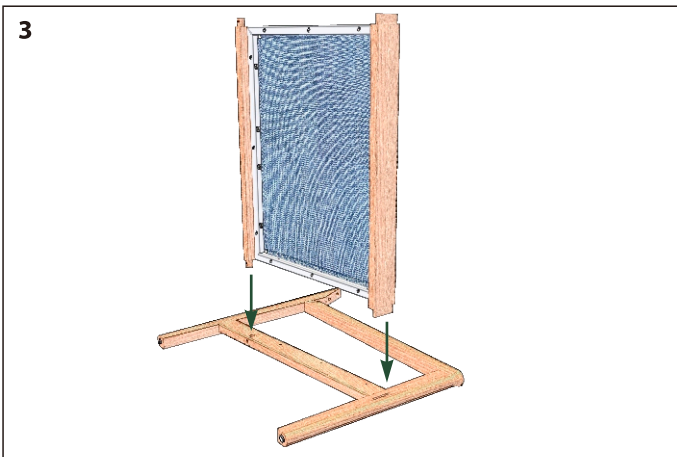

Atom Deep Seating Armchair

1ATDA.513 (Carbon sling), 1ATDA.514 (Denim sling)

1

- Ref: 2767 - x2 Slit.Rsd/H M5 - Stainless Steel Screw (5mm x 60mm)
- Ref: 2306 - x2 Slit.Rsd/H M5 - Stainless Steel Screw (5mm x 35mm)
- Ref: 2389 - x3 But.HD M5 - Stainless Steel Screw (5mm x 20mm)
- Ref: 2990 - x6 Flange M6 - Stainless Steel Screw (6mm x 35mm)
- Ref: 1268 - x1 Sand Paper (280mm x 230mm)
- Ref: 2704 - x8 Dowels (6mm x 35mm)
- Ref: 1002 - x1 Sanding Block (Profile)
- Ref: 3057 - x1 Allen Key 4mm

Skin Pack Ref: 3888

Atom Deep Seating Armchair

1ATDA.513 (Carbon sling), 1ATDA.514 (Denim sling)

Atom Deep Seating Armchair

1ATDA.513 (Carbon sling), 1ATDA.514 (Denim sling)