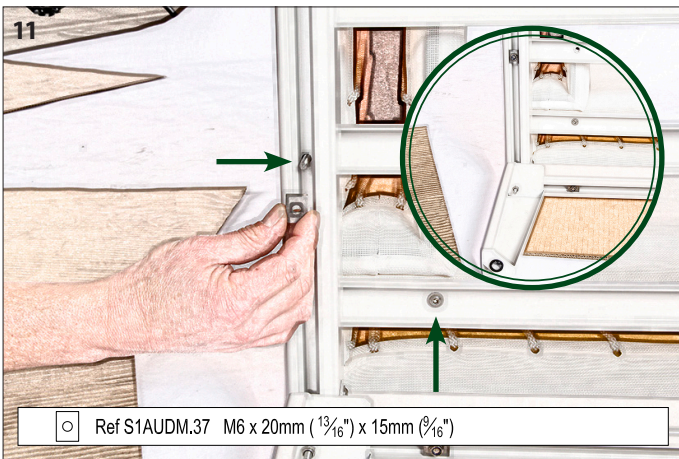

Aura Deep Seating Modular Armchair

1AUDMA.01.500 / 1AUDMA.02.505 / 1AUDMA.04.502

Barlow Tyrie Limited • www.teak.com