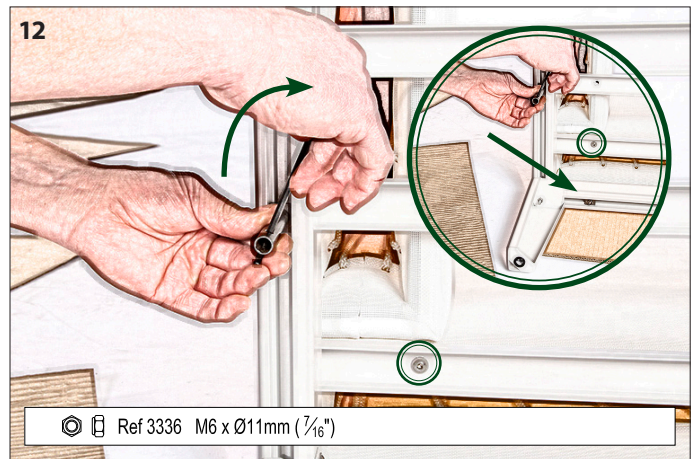

Aura Deep Seating Modular Armchair

1AUDMA.01.500 / 1AUDMA.02.505 / 1AUDMA.04.502

Barlow Tyrie Limited • www.teak.com