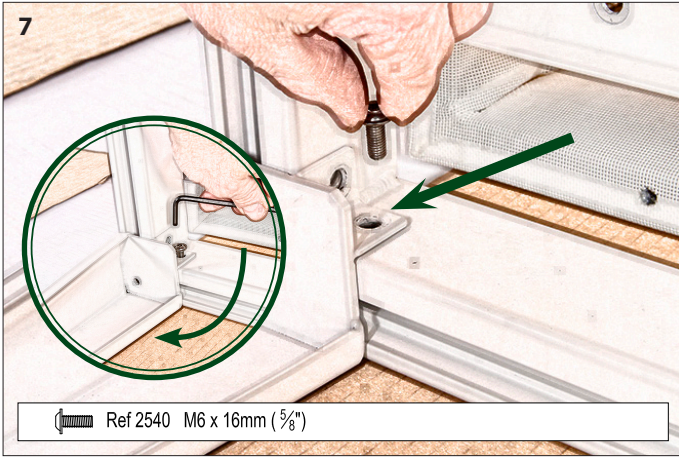

Aura Deep Seating Modular Armchair

1AUDMA.01.500 / 1AUDMA.02.505 / 1AUDMA.04.502

Barlow Tyrie Limited • www.teak.com