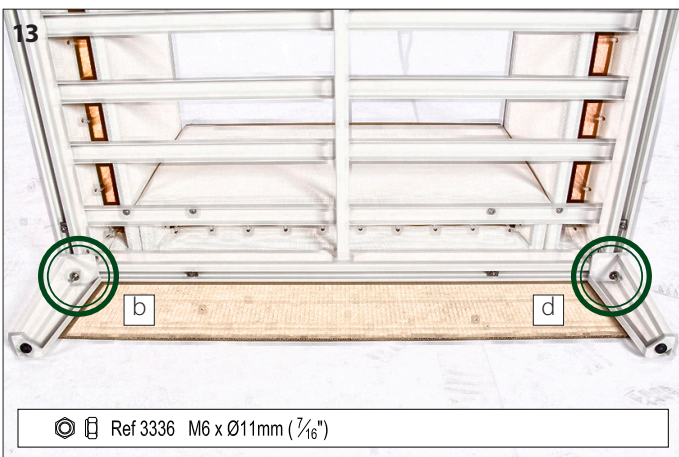

Aura Deep Seating Modular Armchair

1AUDMA.01.500 / 1AUDMA.02.505 / 1AUDMA.04.502

Barlow Tyrie Limited • www.teak.com