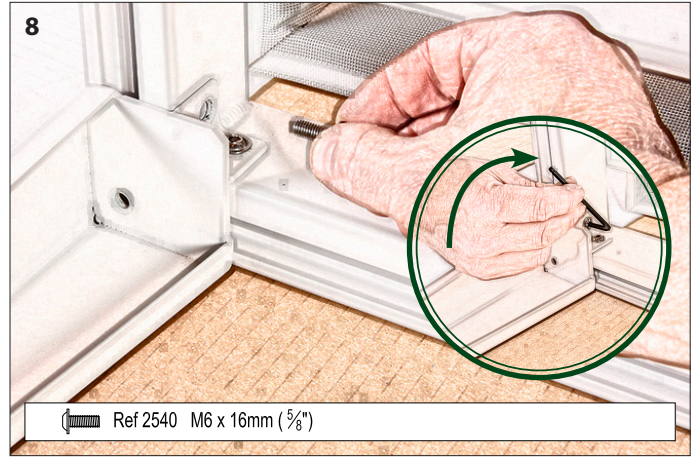

Aura Deep Seating Modular Armchair

1AUDMA.01.500 / 1AUDMA.02.505 / 1AUDMA.04.502

Barlow Tyrie Limited • www.teak.com