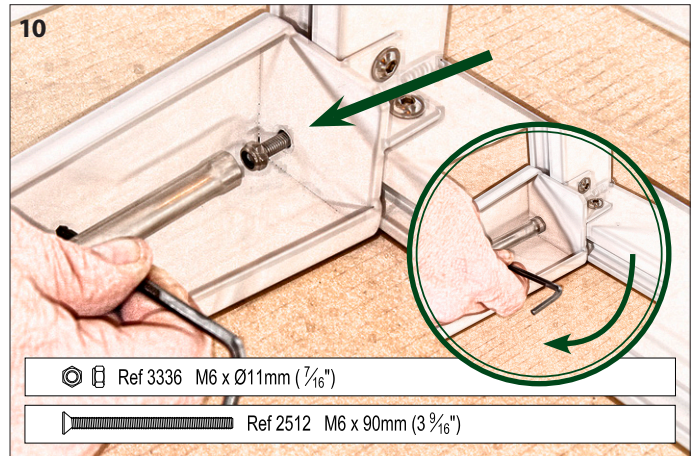

Aura Deep Seating Modular Armchair

1AUDMA.01.500 / 1AUDMA.02.505 / 1AUDMA.04.502

Barlow Tyrie Limited • www.teak.com