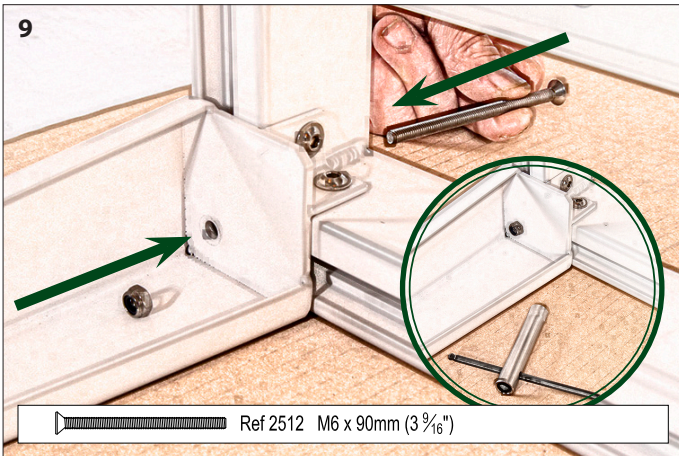

Aura Deep Seating Modular Armchair

1AUDMA.01.500 / 1AUDMA.02.505 / 1AUDMA.04.502

Barlow Tyrie Limited • www.teak.com