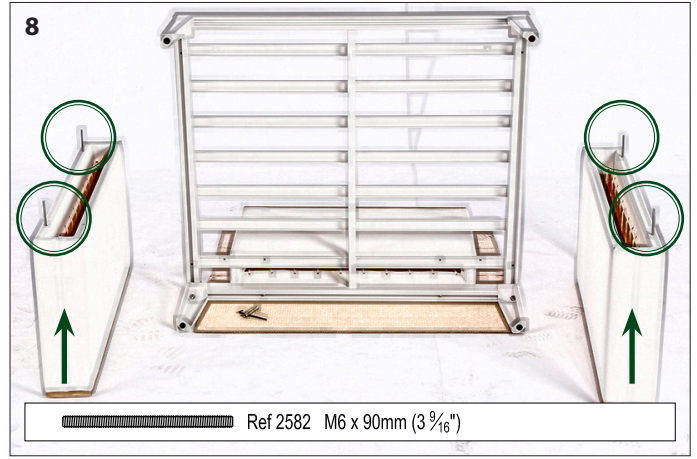

Aura Deep Seating Modular Armchair

1AUDMA.01.500 / 1AUDMA.02.505 / 1AUDMA.04.502

Barlow Tyrie Limited • www.teak.com