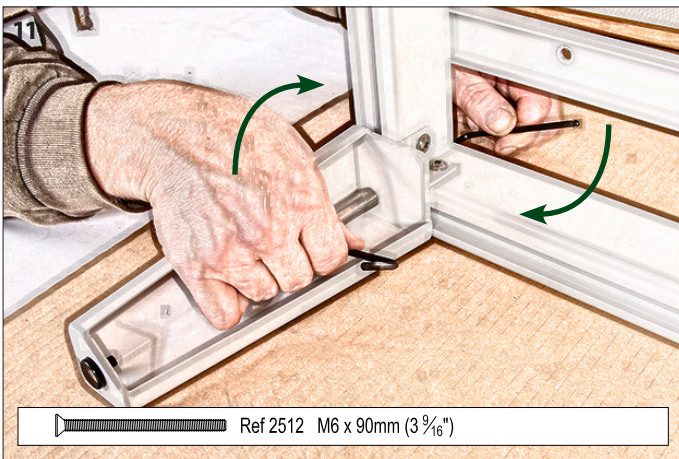

Aura Deep Seating Modular Armchair

1AUDMA.01.500 / 1AUDMA.02.505 / 1AUDMA.04.502

Barlow Tyrie Limited • www.teak.com