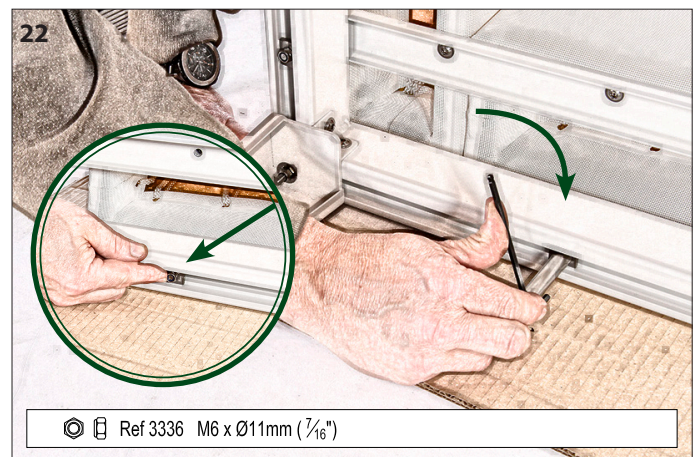

Aura Deep Seating Modular 3-Seater Settee

1AUDM3.01.500 / 1AUDM3.02.505 / 1AUDM3.04.502

Barlow Tyrie Limited • www.teak.com