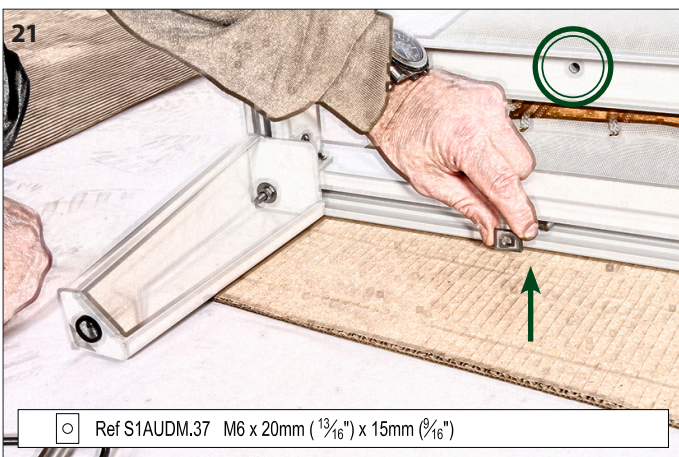

Aura Deep Seating Modular 3-Seater Settee

1AUDM3.01.500 / 1AUDM3.02.505 / 1AUDM3.04.502

Barlow Tyrie Limited • www.teak.com