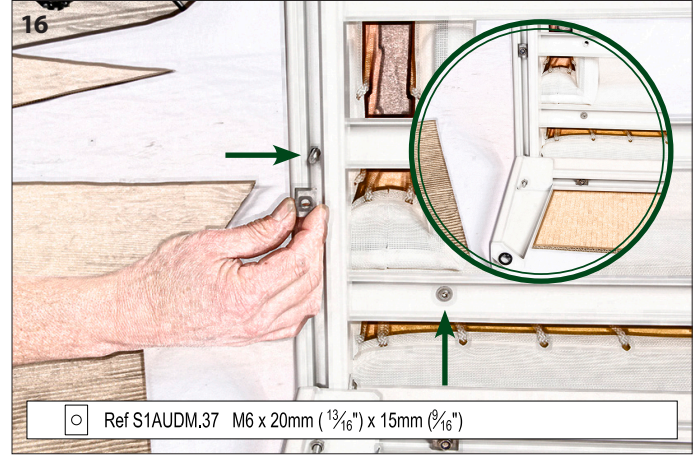

Aura Deep Seating Modular 3-Seater Settee

1AUDM3.01.500 / 1AUDM3.02.505 / 1AUDM3.04.502

Barlow Tyrie Limited • www.teak.com