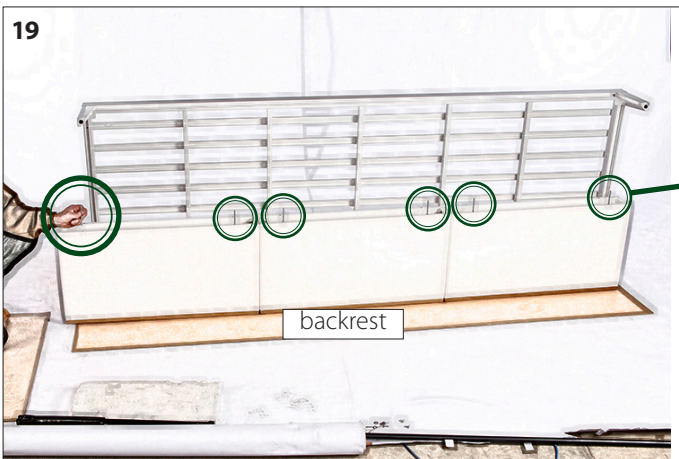

Aura Deep Seating Modular 3-Seater Settee

1AUDM3.01.500 / 1AUDM3.02.505 / 1AUDM3.04.502

Barlow Tyrie Limited • www.teak.com