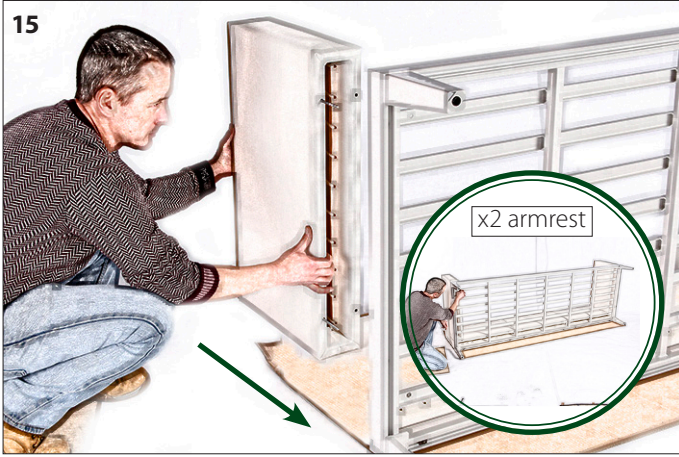

Aura Deep Seating Modular 3-Seater Settee

1AUDM3.01.500 / 1AUDM3.02.505 / 1AUDM3.04.502

Barlow Tyrie Limited • www.teak.com