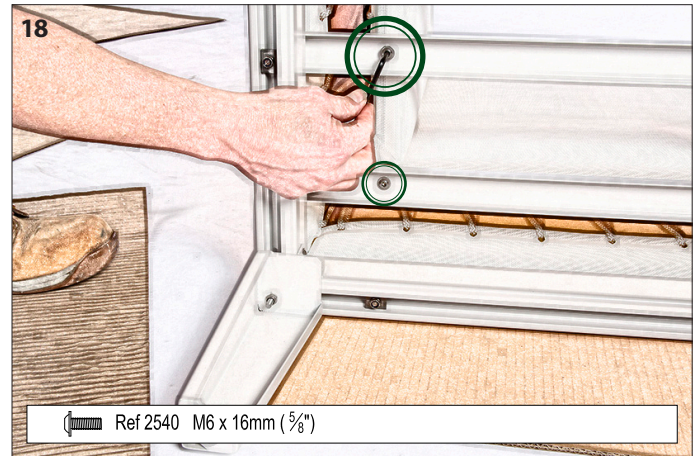

Aura Deep Seating Modular 3-Seater Settee

1AUDM3.01.500 / 1AUDM3.02.505 / 1AUDM3.04.502

Barlow Tyrie Limited • www.teak.com