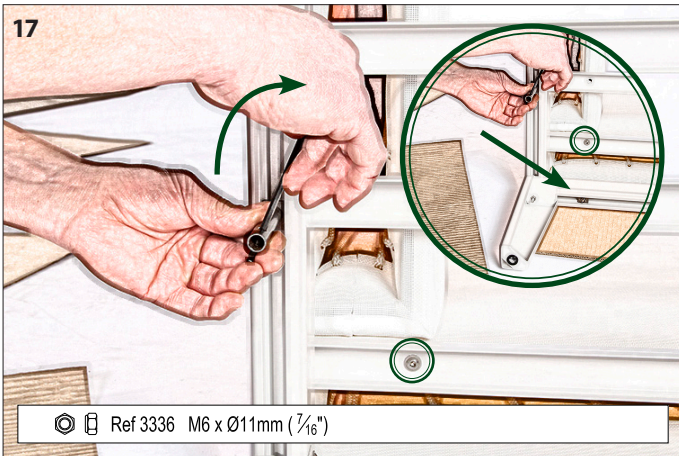

Aura Deep Seating Modular 3-Seater Settee

1AUDM3.01.500 / 1AUDM3.02.505 / 1AUDM3.04.502

Barlow Tyrie Limited • www.teak.com