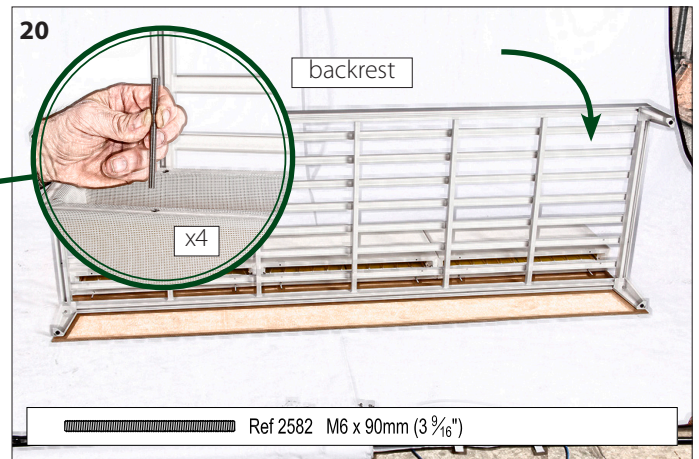

Aura Deep Seating Modular 3-Seater Settee

1AUDM3.01.500 / 1AUDM3.02.505 / 1AUDM3.04.502

Barlow Tyrie Limited • www.teak.com