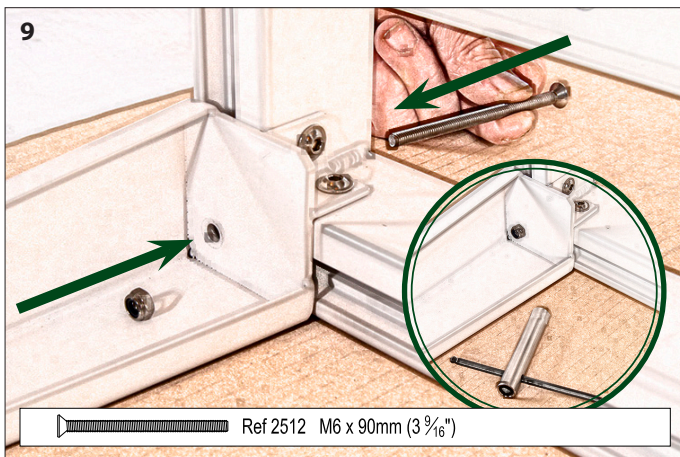

Aura Deep Seating Modular 2-Seater Settee

1AUDM2.01.500 / 1AUDM2.02.505 / 1AUDM2.04.502

Barlow Tyrie Limited • www.teak.com