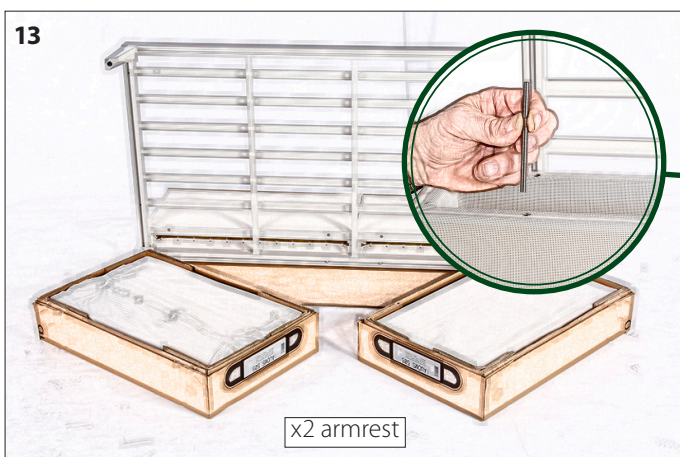

Aura Deep Seating Modular 2-Seater Settee

1AUDM2.01.500 / 1AUDM2.02.505 / 1AUDM2.04.502

Barlow Tyrie Limited • www.teak.com