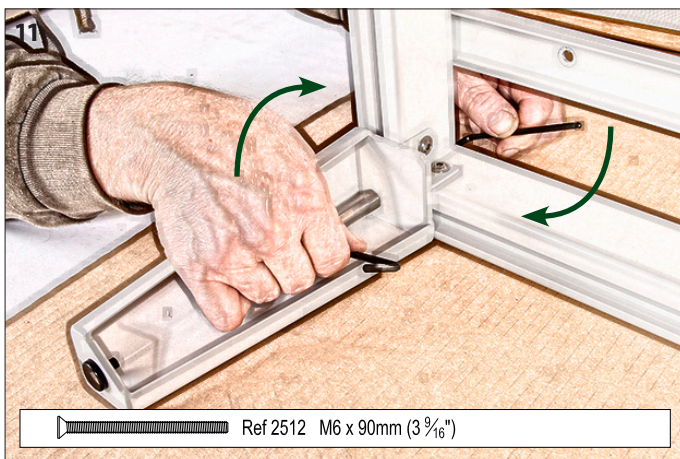

Aura Deep Seating Modular 2-Seater Settee

1AUDM2.01.500 / 1AUDM2.02.505 / 1AUDM2.04.502

Barlow Tyrie Limited • www.teak.com