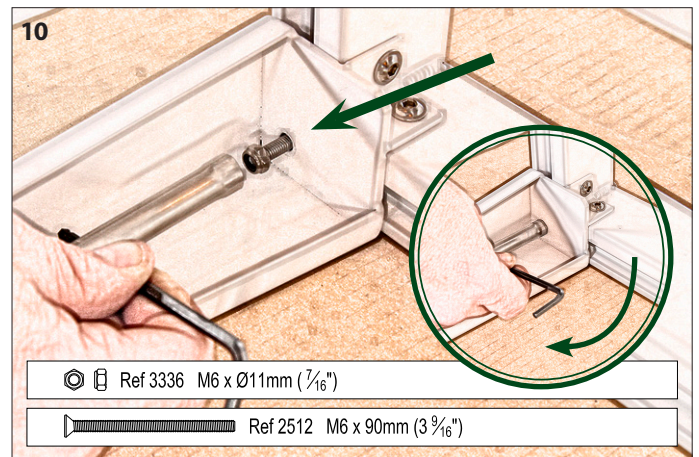

Aura Deep Seating Modular 2-Seater Settee

1AUDM2.01.500 / 1AUDM2.02.505 / 1AUDM2.04.502

Barlow Tyrie Limited • www.teak.com