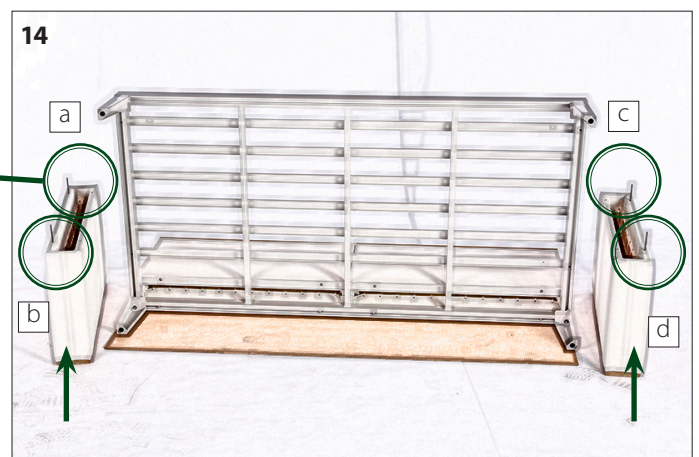

Aura Deep Seating Modular 2-Seater Settee

1AUDM2.01.500 / 1AUDM2.02.505 / 1AUDM2.04.502

Barlow Tyrie Limited • www.teak.com