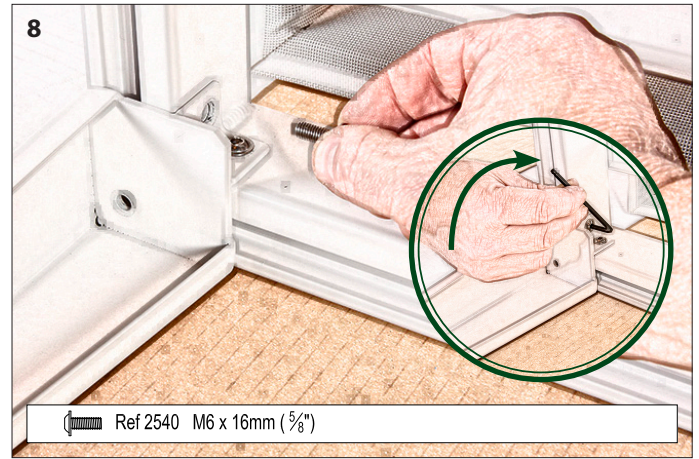

Aura Deep Seating Modular 2-Seater Settee

1AUDM2.01.500 / 1AUDM2.02.505 / 1AUDM2.04.502

Barlow Tyrie Limited • www.teak.com