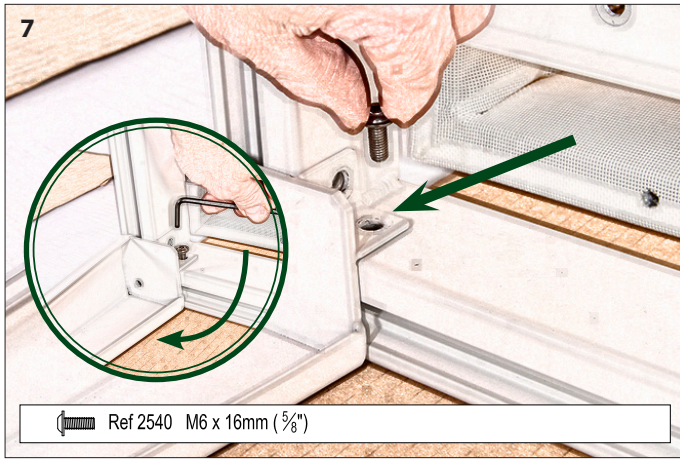

Aura Deep Seating Modular 2-Seater Settee

1AUDM2.01.500 / 1AUDM2.02.505 / 1AUDM2.04.502

Barlow Tyrie Limited • www.teak.com