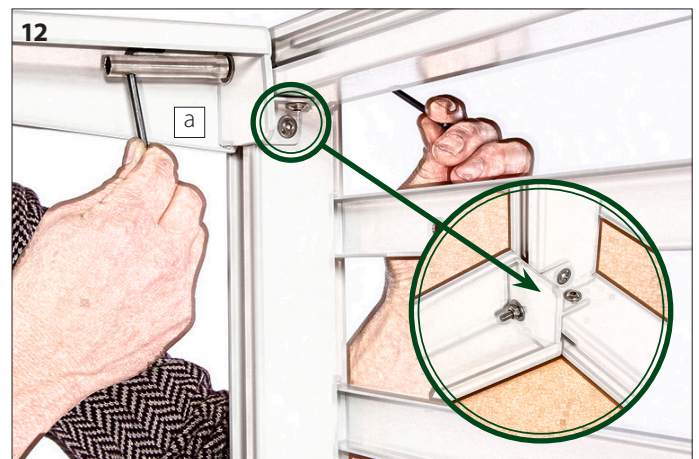

Aura Deep Seating Modular 2-Seater Settee

1AUDM2.01.500 / 1AUDM2.02.505 / 1AUDM2.04.502

Barlow Tyrie Limited • www.teak.com