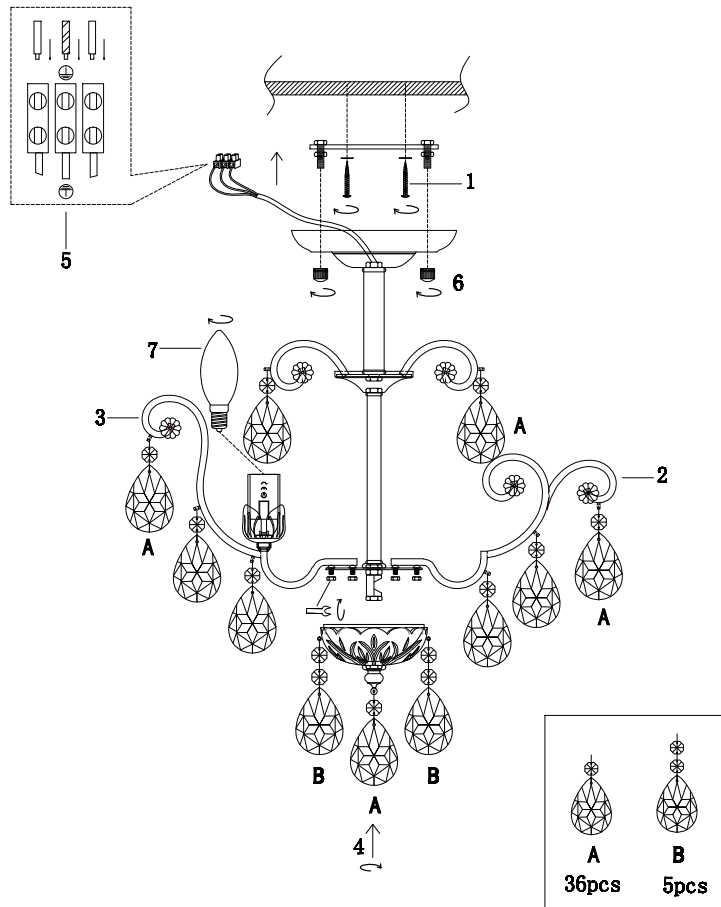

# Instruction

FR1002PL-05WG

5 x E14 (40W)

Model: FR1002PL-05WG  
Collection: Crystal  
Series: Veronica

Ceiling Lamps