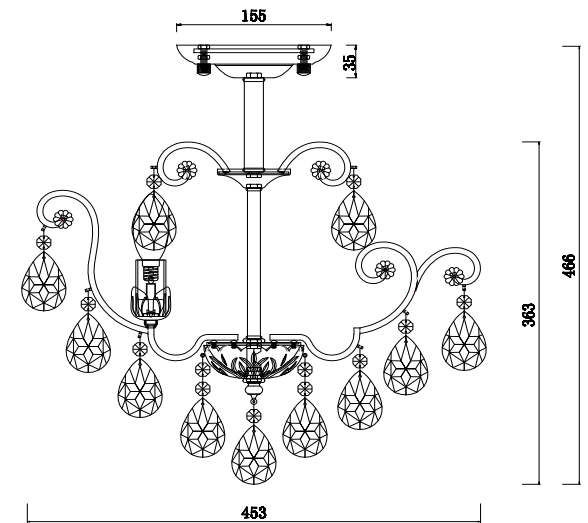

# Instruction

FR1002PL-05WG

5 x E14 (40W)

Model: FR1002PL-05WG  
Collection: Crystal  
Series: Veronica

Ceiling Lamps