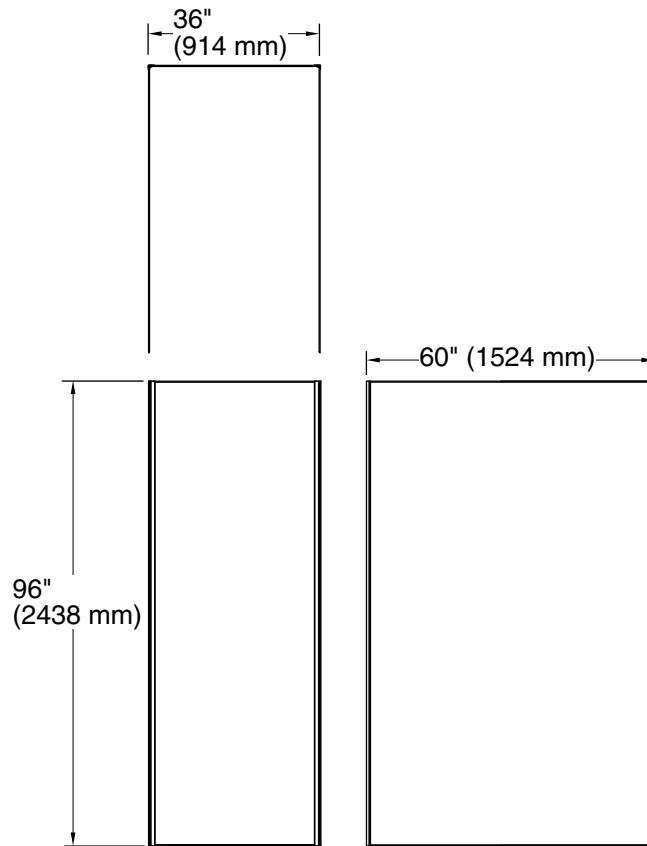

Features

- Includes two 36" x 96" walls, one 60" x 96" wall, and two 96" corner joints.
- No need to install trim. Factory-installed edge provides a finished look for walls.
- Joint system hides caulk and silicone, leaving fewer places for mold to grow and simplifying cleaning.
- Coordinates with Choreograph shower accessories and storage (sold separately).

Installation

- In-field trimmable.
- Adheres to water-resistant wallboard.
- For a 60" x 36" x 96" three-wall alcove or smaller.
- Intended for following use – residential (single family & multifamily) and hotel guest rooms.

Included Components

Product consists of:

K-97604 60"x96" Wall Panel
 K-97601 36"x96" Wall Panel
 K-97601 36"x96" Wall Panel
 K-97635 96" Corner Joint

Codes/Standards

ASTM E162
 ASTM E662

KOHLER® Limited Warranty – Choreograph™ Walls and Accessories

Technical Information

All product dimensions are nominal.

Installation: Three-wall alcove

Material Thickness: 3/16" (5 mm)

Notes

Measure your actual product for rough-in details.

Install this product according to the installation instructions.