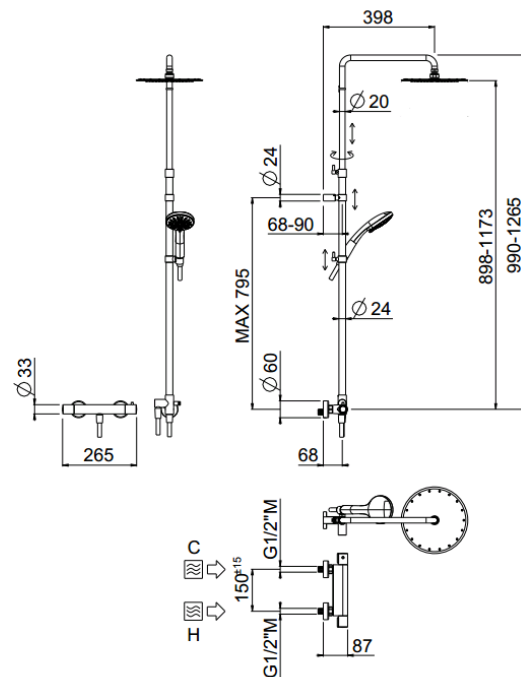

Rigoletto telescopic exposed

Rigoletto telescopic exposed, Stick shower head
00-1936-N-CR

TECHNICAL INFORMATION

Bridge telescopic shower column with integrated diverter, turning bar with adjustable mounting. One way exposed thermostatic mixer with brass handles. Non-liming inspectable round shower head Ø200 in ABS. ABS non-liming 3 jets shower. Smooth double anti-torsion PVC flexible hose, cm 150. CHROME

Flow rate:
x rubinetto

PICTURE

SPARE PARTS

ORIC031
T°

ORIC021
vitone
screw down

FEATURES

rain jet

central jet

side jet

double anti-torsion

adjustable
telescopic shower
column

inspectable
round

TECHNICAL DRAWING

FINISHINGS