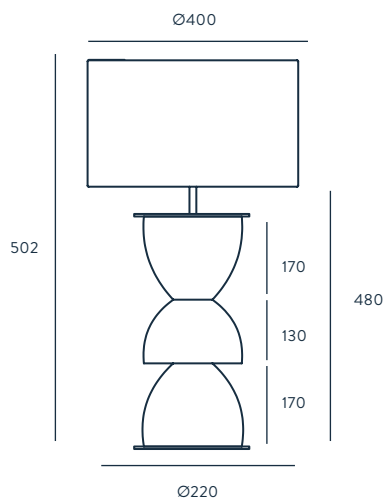

METRIC

DESIGNED BY PEPE FORNAS / 2019

NAC117

ACABADOS

METAL
ORO
CROMO
BLANCO
NEGRO

MATERIALES

ACERO
CERÁMICA

ESPECIFICACIONES (UE)

E27 60W MAX (NO INCLUIDA)
220-240 V, 50/60 HZ, IP20, CLASE II

CLASIFICACIÓN ENERGÉTICA

A ++

MODIFICACIONES POSIBLES

POSIBILIDAD DE FABRICAR EN MÁS
COLORES DE LA CARTA EN PAG 150.
PARA OTROS ACABADOS CONSULTAR
PANTALLA IMAGEN 801021/41
PANTALLA NO INCLUIDA

FINISHES

METAL
GOLD
CHROME
WHITE
BLACK

MATERIALS

STEEL
CERAMIC

SPECIFICATIONS (UE)

E27 60W MAX. (NOT INCLUDED)
220-240 V, 50/60 HZ, IP20, CLASS II

ENERGY LABEL

A ++

POSSIBLE MODIFICATIONS

POSSIBILITY OF MANUFACTURING IN
MORE COLORS CHECK ON COLOR PALETTE
ON PAGE 150. * FOR OTHER COLORS
ASK US IMAGE REFERENCE SHADE
801021/41 SHADE NOT INCLUDED