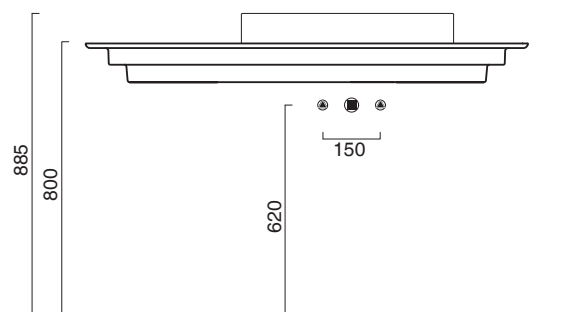

Tutti i diritti sulla presente scheda appartengono a Ceramica Catalano S.p.A. in via esclusiva. È vietata la copia, la pubblicazione, la distribuzione o la riproduzione (anche parziale), se non autorizzata per iscritto.
All rights in the present form belong exclusively to Ceramica Catalano S.p.A. It is strictly forbidden to copy, publish, distribute or reproduce it (including any partial reproduction), without prior written permission.