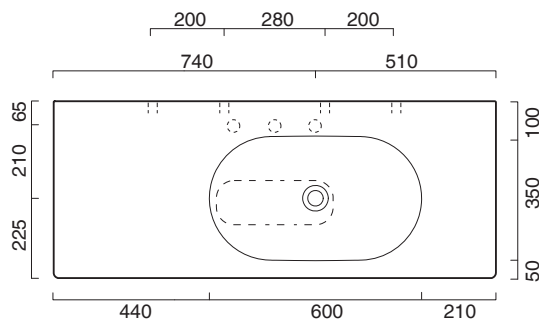

Tutti i diritti sulla presente scheda appartengono a Ceramica Catalano S.p.A. in via esclusiva. È vietata la copia, la pubblicazione, la distribuzione o la riproduzione (anche parziale), se non autorizzata per iscritto.
All rights in the present form belong exclusively to Ceramica Catalano S.p.A. It is strictly forbidden to copy, publish, distribute or reproduce it (including any partial reproduction), without prior written permission.