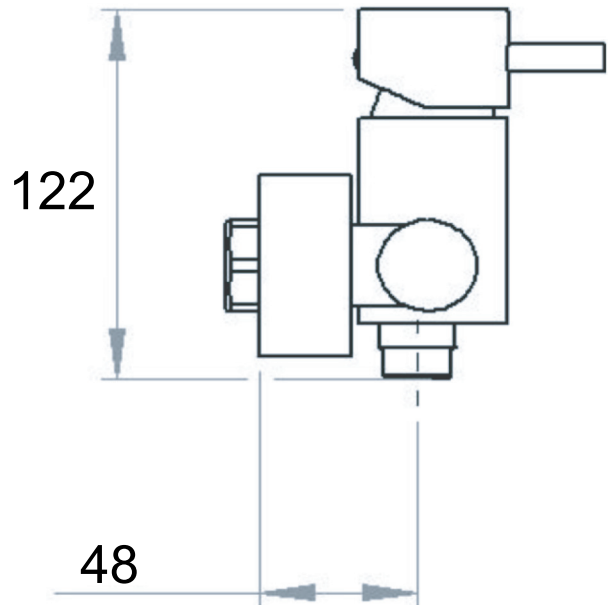

DANIEL

SCHEDA TECNICA TECHNICAL FEATURES

ART. COD.

TK611

MATERIALI / MATERIALS

OTTONE CROMATO / CHROME PLATED BRASS

CROMATURA / CHROME PLATING

UNI EN 248