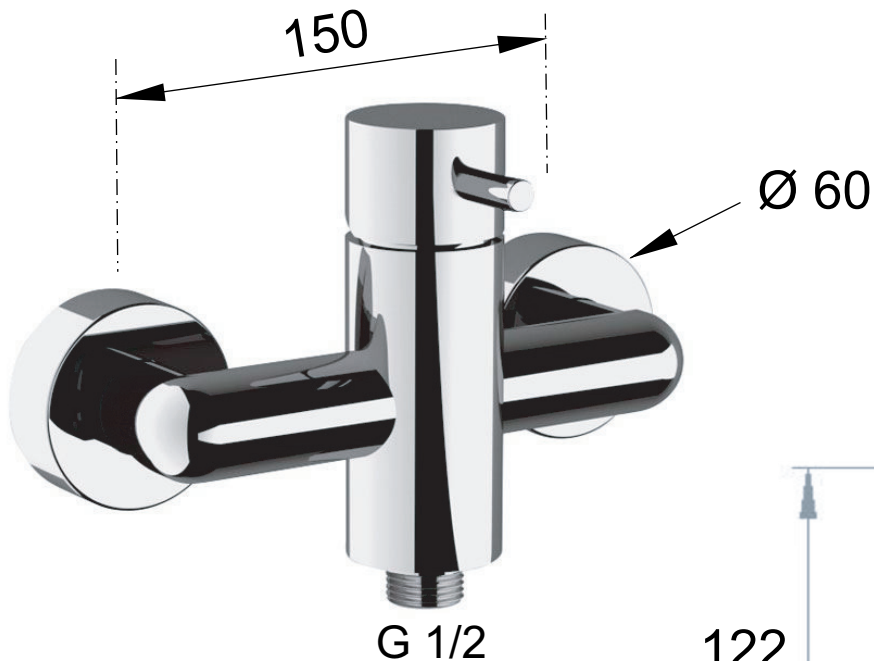

DANIEL

SCHEDA TECNICA TECHNICAL FEATURES

ART. COD.

TK611

MATERIALI / MATERIALS

OTTONE CROMATO / CHROME PLATED BRASS

CROMATURA / CHROME PLATING

UNI EN 248