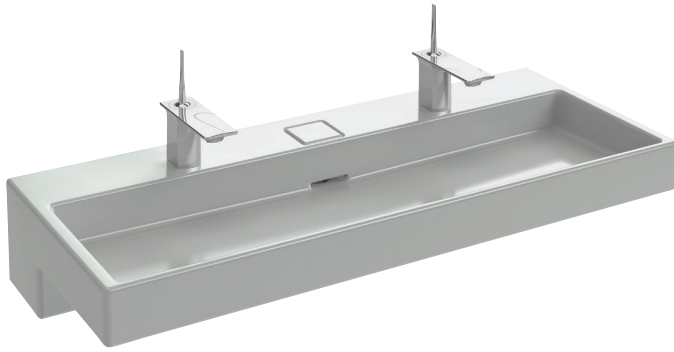

EXB112

Collection: TERRACE

Finish*:

00 - White

Main features:

Features

- **DIMENSIONS:** 120 x 49 cm
- **MATERIAL:** Ceramic
- **FAUCET DRILLING:** 2 tap holes
- **INSTALLATION:** STANDARD
- **NUMBER OF VANITY BASINS FOR VANITY TOPS:** Single basin vanity top for 2 taps
- **TECHNOLOGY:** FreeDrain system
- Innovative concealed drain system patented by Kohler
- **WEIGHT:** 37.2 kg
- **INSTALLATION TYPE:** Self-supporting or can be mounted on a specific cabinet
- **TAP DRILLING:** 2 tap holes
- **OVERFLOW:** With overflow hole
- **PRODUCT INCLUDED:** (Tap not included)
- Geometrically-inspired L-shaped vanity top provides a functional design element
- For Vanity top 120 X 49 cm with LED strip lighting (230 V / 12V) order XB9112K

Consumer benefits

- **UNIQUE DESIGN:** Esthetic, elegant, precise geometrics for a contemporary design with L-shaped architecture
- **TECHNOLOGICAL INNOVATION:** FreeDrain is a patented offset waste system that lets the user control drainage with a simple touch to the plate
- **EASY CARE:** With no center waste, there is room for an easy-to-clean wide rear ledge on the vanity top

Optional products

- EB1188: Base unit 120 cm

Technical drawing

Product Specification: Vanity top 120 cm. EXB112. Collection: TERRACE. DIMENSIONS: 120 x 49 cm. WEIGHT: 37.2 kg. MATERIAL: Ceramic. INSTALLATION TYPE: Self-supporting or can be mounted on a specific cabinet. FAUCET DRILLING: 2 tap holes. TAP DRILLING: 2 tap holes. INSTALLATION: STANDARD. OVERFLOW: With overflow hole. NUMBER OF VANITY BASINS FOR VANITY TOPS: Single basin vanity top for 2 taps. PRODUCT INCLUDED: (Tap not included). TECHNOLOGY: FreeDrain system. Geometrically-inspired L-shaped vanity top provides a functional design element. Innovative concealed drain system patented by Kohler. For Vanity top 120 X 49 cm with LED strip lighting (230 V / 12V) order XB9112K.