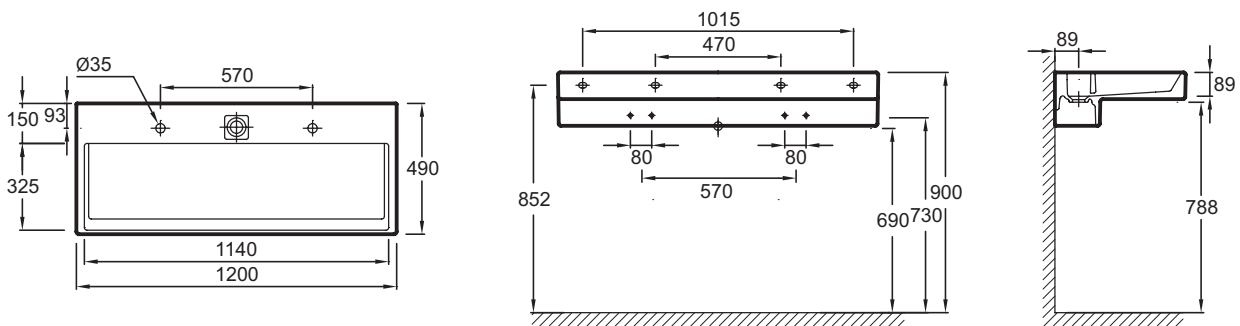

EXB112

Collection: TERRACE

Finish*:

00 - White

Main features:

Features

- **DIMENSIONS:** 120 x 49 cm
- **MATERIAL:** Ceramic
- **FAUCET DRILLING:** 2 tap holes
- **INSTALLATION:** STANDARD
- **NUMBER OF VANITY BASINS FOR VANITY TOPS:** Single basin vanity top for 2 taps
- **TECHNOLOGY:** FreeDrain system
- Innovative concealed drain system patented by Kohler
- **WEIGHT:** 37.2 kg
- **INSTALLATION TYPE:** Self-supporting or can be mounted on a specific cabinet
- **TAP DRILLING:** 2 tap holes
- **OVERFLOW:** With overflow hole
- **PRODUCT INCLUDED:** (Tap not included)
- Geometrically-inspired L-shaped vanity top provides a functional design element
- For Vanity top 120 X 49 cm with LED strip lighting (230 V / 12V) order XB9112K

Consumer benefits

- **UNIQUE DESIGN:** Esthetic, elegant, precise geometrics for a contemporary design with L-shaped architecture
- **TECHNOLOGICAL INNOVATION:** FreeDrain is a patented offset waste system that lets the user control drainage with a simple touch to the plate
- **EASY CARE:** With no center waste, there is room for an easy-to-clean wide rear ledge on the vanity top

Optional products

- EB1188: Base unit 120 cm

Technical drawing

Product Specification: Vanity top 120 cm. EXB112. Collection: TERRACE. DIMENSIONS: 120 x 49 cm. WEIGHT: 37.2 kg. MATERIAL: Ceramic. INSTALLATION TYPE: Self-supporting or can be mounted on a specific cabinet. FAUCET DRILLING: 2 tap holes. TAP DRILLING: 2 tap holes. INSTALLATION: STANDARD. OVERFLOW: With overflow hole. NUMBER OF VANITY BASINS FOR VANITY TOPS: Single basin vanity top for 2 taps. PRODUCT INCLUDED: (Tap not included). TECHNOLOGY: FreeDrain system. Geometrically-inspired L-shaped vanity top provides a functional design element. Innovative concealed drain system patented by Kohler. For Vanity top 120 X 49 cm with LED strip lighting (230 V / 12V) order XB9112K.