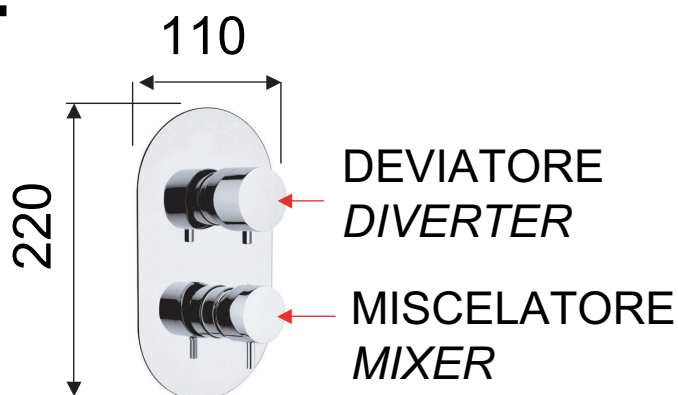

ART. COD. **TK612D2**

MATERIALI / MATERIALS

OTTONE CROMATO / CHROME PLATED BRASS

CROMATURA / CHROME PLATING

UNI EN 248