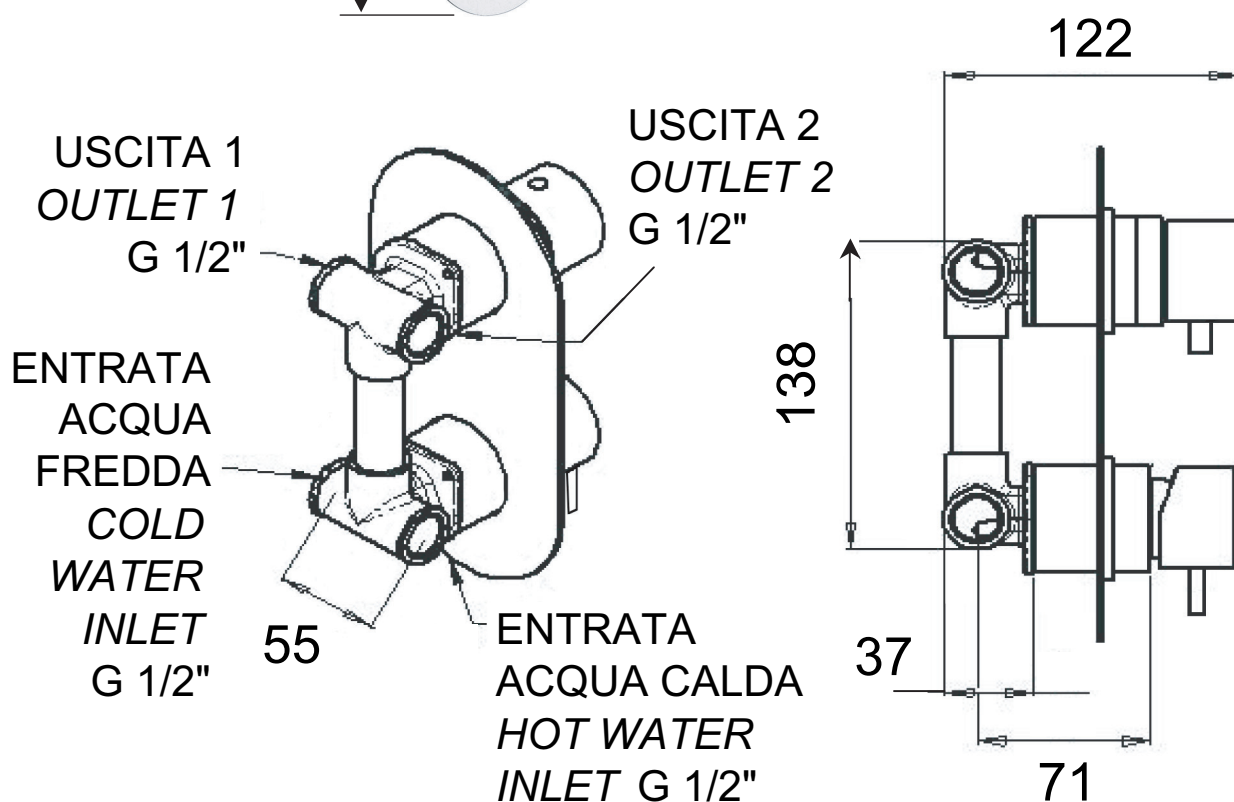

ART. COD. **TK612D2**

MATERIALI / MATERIALS

OTTONE CROMATO / CHROME PLATED BRASS

CROMATURA / CHROME PLATING

UNI EN 248