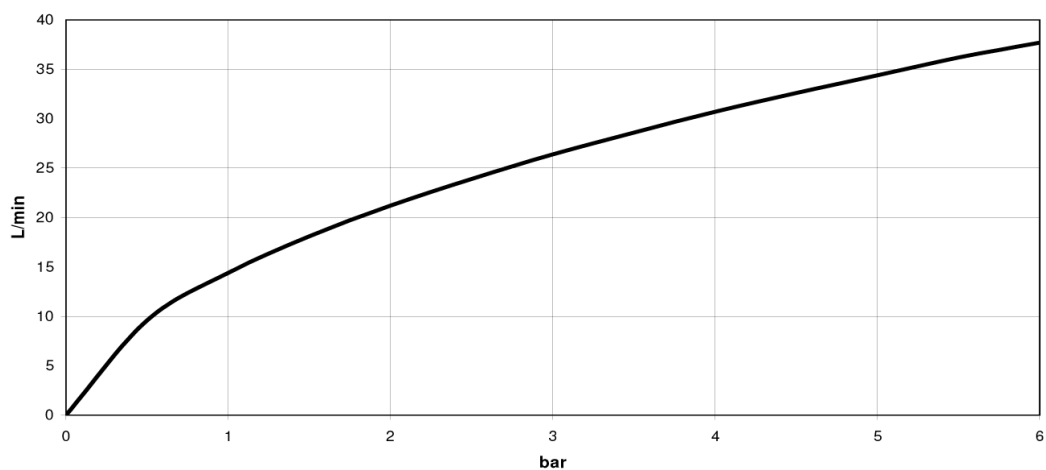

Душ - продукты скрытого монтажа
xTOOL термостатный модуль скрытого монтажа с 2 вентилями 3/4" -
Артикульный номер: 35 521 970 90

график расхода