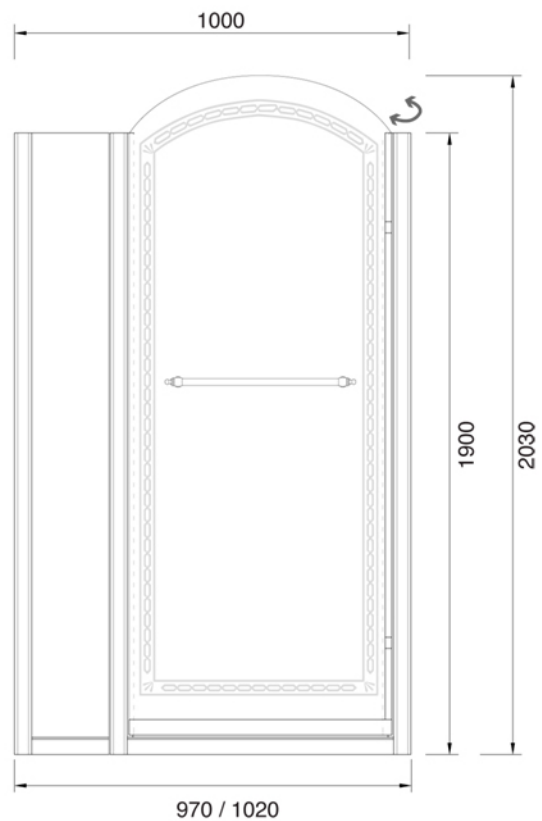

DESTRA / RIGHT

SINISTRA / LEFT

Decoro
Floreale
trasparente su
vetro satinato

Decoro
Floreale satinato
su vetro
trasparente

SHOWER ENCLOSURES Collection

Code	Description
	Arcadia 1000 pivot door with panel (ext. 970 -1020)
7302	Transparent Floral decoration on frosted glass
7306	Chrome - Right
7303	Incalux - Right
7307	Chrome - Left
	Incalux - Left
7300	Frosted Floral decoration on clear glass
7304	Chrome - Right
7301	Incalux - Right
7305	Chrome - Left
	Incalux - Left

GH
GENTRY HOME

Verona - Italy
tel. +39 045 8006917
fax. +39 045 8020111
gentry-home.com

DESTRA / RIGHT

SINISTRA / LEFT

SHOWER ENCLOSURES Collection

Code	Description
	Arcadia 1000 pivot door with panel (ext. 970 -1020)
7310	Transparent Deco decoration on frosted glass
7314	Chrome - Right
7311	Incalux - Right
7315	Chrome - Left
	Incalux - Left
7308	Frosted Deco decoration on clear glass
7312	Chrome - Right
7309	Incalux - Right
7313	Chrome - Left
	Incalux - Left

Code	Description
	Arcadia 1200 pivot door with panel (ext. 1170 -1220)
7333	Transparent Floral decoration on frosted glass
7337	Chrome - Right
7334	Incalux - Right
7338	Chrome - Left
	Incalux - Left
7331	Frosted Floral decoration on clear glass
7335	Chrome - Right
7332	Incalux - Right
7336	Chrome - Left
	Incalux - Left

GH
GENTRY HOME

Verona - Italy
tel. +39 045 8006917
fax. +39 045 8020111
gentry-home.com

DESTRA / RIGHT

SINISTRA / LEFT

SHOWER ENCLOSURES Collection	
Code	Description
	Arcadia 1200 pivot door with panel (ext. 1170 -1220)
7341	Transparent Deco decoration on frosted glass
7345	Chrome - Right
7342	Incalux - Right
7346	Chrome - Left
	Incalux - Left
7339	Frosted Deco decoration on clear glass
7343	Chrome - Right
7340	Incalux - Right
7344	Chrome - Left
	Incalux - Left