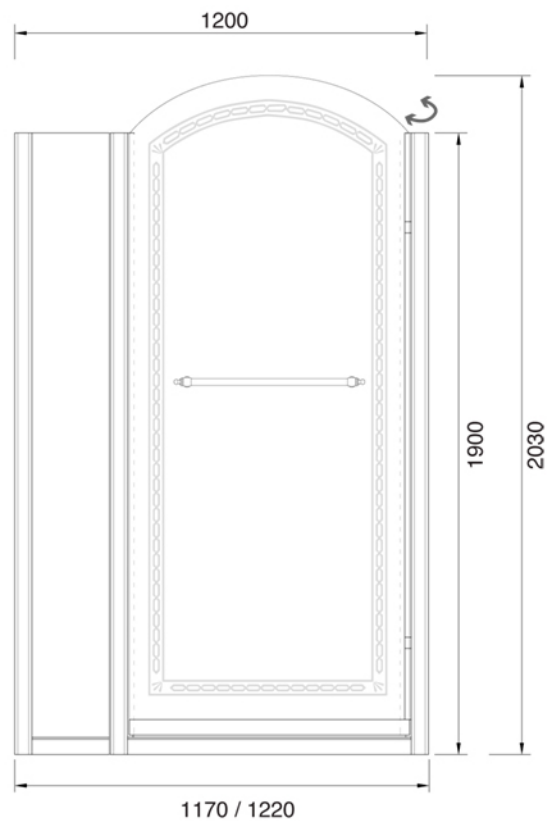

DESTRA / RIGHT

SINISTRA / LEFT

Decoro
Floreale
trasparente su
vetro satinato

Decoro
Floreale satinato
su vetro
trasparente

SHOWER ENCLOSURES Collection

Code	Description
	Arcadia 1000 pivot door with panel (ext. 970 -1020)
7302	Transparent Floral decoration on frosted glass
7306	Chrome - Right
7303	Incalux - Right
7307	Chrome - Left
	Incalux - Left
7300	Frosted Floral decoration on clear glass
7304	Chrome - Right
7301	Incalux - Right
7305	Chrome - Left
	Incalux - Left

GH
GENTRY HOME

Verona - Italy
tel. +39 045 8006917
fax. +39 045 8020111
gentry-home.com

DESTRA / RIGHT

SINISTRA / LEFT

SHOWER ENCLOSURES Collection

Code	Description
	Arcadia 1000 pivot door with panel (ext. 970 -1020)
7310	Transparent Deco decoration on frosted glass
7314	Chrome - Right
7311	Incalux - Right
7315	Chrome - Left
	Incalux - Left
7308	Frosted Deco decoration on clear glass
7312	Chrome - Right
7309	Incalux - Right
7313	Chrome - Left
	Incalux - Left

Code	Description
	Arcadia 1200 pivot door with panel (ext. 1170 -1220)
7333	Transparent Floral decoration on frosted glass
7337	Chrome - Right
7334	Incalux - Right
7338	Chrome - Left
	Incalux - Left
7331	Frosted Floral decoration on clear glass
7335	Chrome - Right
7332	Incalux - Right
7336	Chrome - Left
	Incalux - Left

GH
GENTRY HOME

Verona - Italy
tel. +39 045 8006917
fax. +39 045 8020111
gentry-home.com

DESTRA / RIGHT

SINISTRA / LEFT

SHOWER ENCLOSURES Collection	
Code	Description
	Arcadia 1200 pivot door with panel (ext. 1170 -1220)
7341	Transparent Deco decoration on frosted glass
7345	Chrome - Right
7342	Incalux - Right
7346	Chrome - Left
	Incalux - Left
7339	Frosted Deco decoration on clear glass
7343	Chrome - Right
7340	Incalux - Right
7344	Chrome - Left
	Incalux - Left