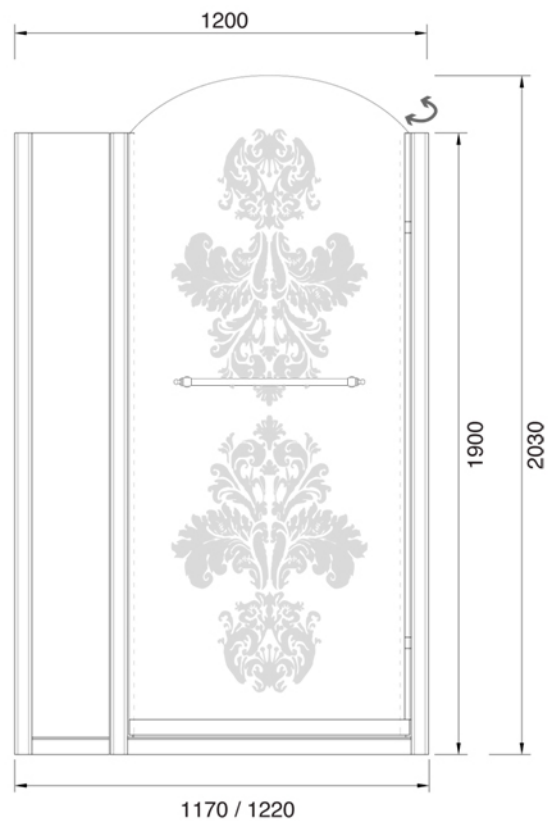

DESTRA / RIGHT

SINISTRA / LEFT

Decoro
Floreale
trasparente su
vetro satinato

Decoro
Floreale satinato
su vetro
trasparente

SHOWER ENCLOSURES Collection

Code	Description
	Arcadia 1200 pivot door with panel (ext. 1170 -1220)
7333	Transparent Floral decoration on frosted glass
7337	Chrome - Right
7334	Incalux - Right
7338	Chrome - Left
	Incalux - Left
7331	Frosted Floral decoration on clear glass
7335	Chrome - Right
7332	Incalux - Right
7336	Chrome - Left
	Incalux - Left

GH
GENTRY HOME

Verona - Italy
tel. +39 045 8006917
fax. +39 045 8020111
gentry-home.com