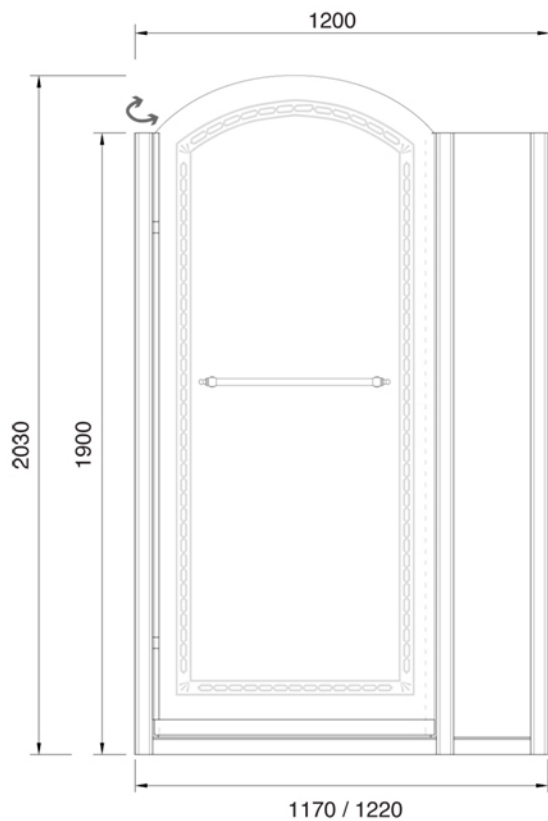

DESTRA / RIGHT

SINISTRA / LEFT

Decoro
Floreale
trasparente su
vetro satinato

Decoro
Floreale satinato
su vetro
trasparente

SHOWER ENCLOSURES Collection

Code	Description
	Arcadia 1000 pivot door with panel (ext. 970 -1020)
7302	Transparent Floral decoration on frosted glass
7306	Chrome - Right
7303	Incalux - Right
7307	Chrome - Left
	Incalux - Left
7300	Frosted Floral decoration on clear glass
7304	Chrome - Right
7301	Incalux - Right
7305	Chrome - Left
	Incalux - Left

GH
GENTRY HOME

Verona - Italy
tel. +39 045 8006917
fax. +39 045 8020111
gentry-home.com

DESTRA / RIGHT

SINISTRA / LEFT

SHOWER ENCLOSURES Collection

Code	Description
	Arcadia 1000 pivot door with panel (ext. 970 -1020)
7310	Transparent Deco decoration on frosted glass
7314	Chrome - Right
7311	Incalux - Right
7315	Chrome - Left
	Incalux - Left
7308	Frosted Deco decoration on clear glass
7312	Chrome - Right
7309	Incalux - Right
7313	Chrome - Left
	Incalux - Left

Code	Description
	Arcadia 1200 pivot door with panel (ext. 1170 -1220)
7333	Transparent Floral decoration on frosted glass
7337	Chrome - Right
7334	Incalux - Right
7338	Chrome - Left
	Incalux - Left
7331	Frosted Floral decoration on clear glass
7335	Chrome - Right
7332	Incalux - Right
7336	Chrome - Left
	Incalux - Left

GH
GENTRY HOME

Verona - Italy
tel. +39 045 8006917
fax. +39 045 8020111
gentry-home.com

DESTRA / RIGHT

SINISTRA / LEFT

SHOWER ENCLOSURES Collection	
Code	Description
	Arcadia 1200 pivot door with panel (ext. 1170 -1220)
7341	Transparent Deco decoration on frosted glass
7345	Chrome - Right
7342	Incalux - Right
7346	Chrome - Left
	Incalux - Left
7339	Frosted Deco decoration on clear glass
7343	Chrome - Right
7340	Incalux - Right
7344	Chrome - Left
	Incalux - Left