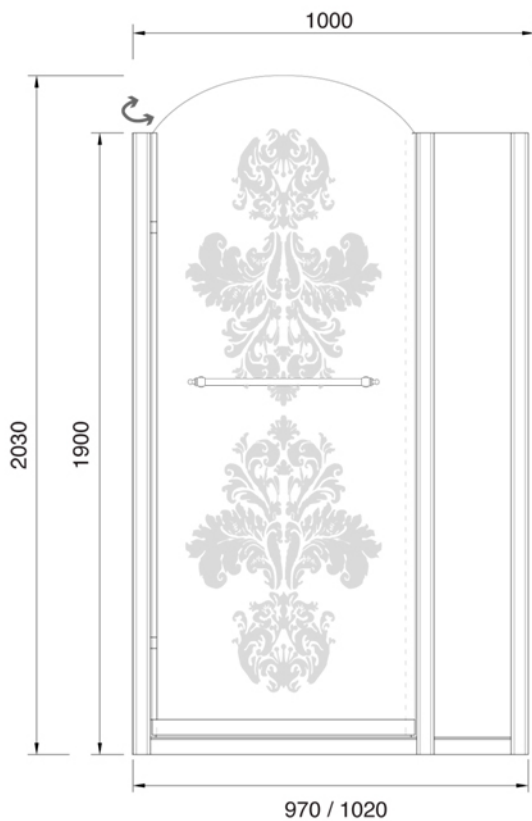

DESTRA / RIGHT

SINISTRA / LEFT

Decoro
Floreale
trasparente su
vetro satinato

Decoro
Floreale satinato
su vetro
trasparente

SHOWER ENCLOSURES Collection

Code	Description
	Arcadia 1000 pivot door with panel (ext. 970 -1020)
7302	Transparent Floral decoration on frosted glass
7306	Chrome - Right
7303	Incalux - Right
7307	Chrome - Left
	Incalux - Left
7300	Frosted Floral decoration on clear glass
7304	Chrome - Right
7301	Incalux - Right
7305	Chrome - Left
	Incalux - Left

GH
GENTRY HOME

Verona - Italy
tel. +39 045 8006917
fax. +39 045 8020111
gentry-home.com

DESTRA / RIGHT

SINISTRA / LEFT

SHOWER ENCLOSURES Collection

Code	Description
	Arcadia 1000 pivot door with panel (ext. 970 -1020)
7310	Transparent Deco decoration on frosted glass
7314	Chrome - Right
7311	Incalux - Right
7315	Chrome - Left
	Incalux - Left
7308	Frosted Deco decoration on clear glass
7312	Chrome - Right
7309	Incalux - Right
7313	Chrome - Left
	Incalux - Left

Code	Description
	Arcadia 1200 pivot door with panel (ext. 1170 -1220)
7333	Transparent Floral decoration on frosted glass
7337	Chrome - Right
7334	Incalux - Right
7338	Chrome - Left
	Incalux - Left
7331	Frosted Floral decoration on clear glass
7335	Chrome - Right
7332	Incalux - Right
7336	Chrome - Left
	Incalux - Left

GH
GENTRY HOME

Verona - Italy
tel. +39 045 8006917
fax. +39 045 8020111
gentry-home.com

DESTRA / RIGHT

SINISTRA / LEFT

SHOWER ENCLOSURES Collection	
Code	Description
	Arcadia 1200 pivot door with panel (ext. 1170 -1220)
7341	Transparent Deco decoration on frosted glass
7345	Chrome - Right
7342	Incalux - Right
7346	Chrome - Left
	Incalux - Left
7339	Frosted Deco decoration on clear glass
7343	Chrome - Right
7340	Incalux - Right
7344	Chrome - Left
	Incalux - Left