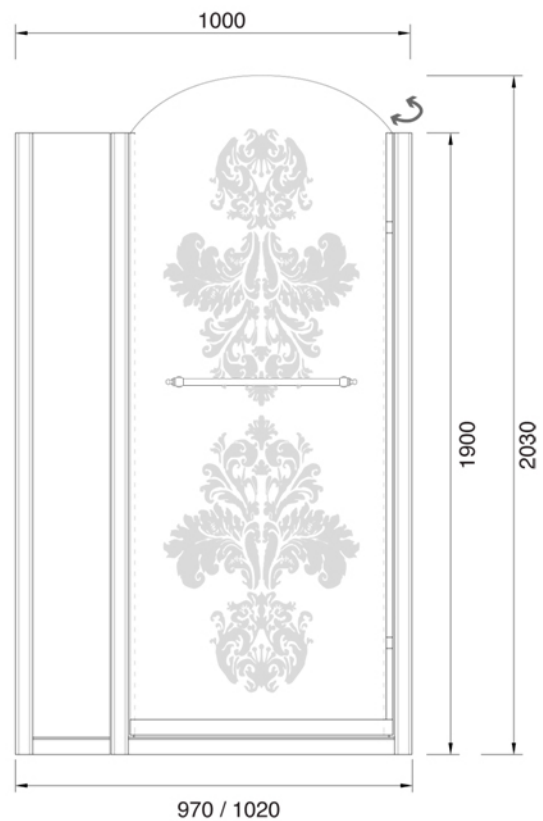

DESTRA / RIGHT

SINISTRA / LEFT

Decoro
Floreale
trasparente su
vetro satinato

Decoro
Floreale satinato
su vetro
trasparente

SHOWER ENCLOSURES Collection

Code	Description
	Arcadia 1000 pivot door with panel (ext. 970 -1020)
7302	Transparent Floral decoration on frosted glass
7306	Chrome - Right
7303	Incalux - Right
7307	Chrome - Left
	Incalux - Left
7300	Frosted Floral decoration on clear glass
7304	Chrome - Right
7301	Incalux - Right
7305	Chrome - Left
	Incalux - Left

GH
GENTRY HOME

Verona - Italy
tel. +39 045 8006917
fax. +39 045 8020111
gentry-home.com

DESTRA / RIGHT

SINISTRA / LEFT

SHOWER ENCLOSURES Collection

Code	Description
	Arcadia 1000 pivot door with panel (ext. 970 -1020)
7310	Transparent Deco decoration on frosted glass
7314	Chrome - Right
7311	Incalux - Right
7315	Chrome - Left
	Incalux - Left
7308	Frosted Deco decoration on clear glass
7312	Chrome - Right
7309	Incalux - Right
7313	Chrome - Left
	Incalux - Left

Code	Description
	Arcadia 1200 pivot door with panel (ext. 1170 -1220)
7333	Transparent Floral decoration on frosted glass
7337	Chrome - Right
7334	Incalux - Right
7338	Chrome - Left
	Incalux - Left
7331	Frosted Floral decoration on clear glass
7335	Chrome - Right
7332	Incalux - Right
7336	Chrome - Left
	Incalux - Left

GH
GENTRY HOME

Verona - Italy
tel. +39 045 8006917
fax. +39 045 8020111
gentry-home.com

DESTRA / RIGHT

SINISTRA / LEFT

SHOWER ENCLOSURES Collection	
Code	Description
	Arcadia 1200 pivot door with panel (ext. 1170 -1220)
7341	Transparent Deco decoration on frosted glass
7345	Chrome - Right
7342	Incalux - Right
7346	Chrome - Left
	Incalux - Left
7339	Frosted Deco decoration on clear glass
7343	Chrome - Right
7340	Incalux - Right
7344	Chrome - Left
	Incalux - Left