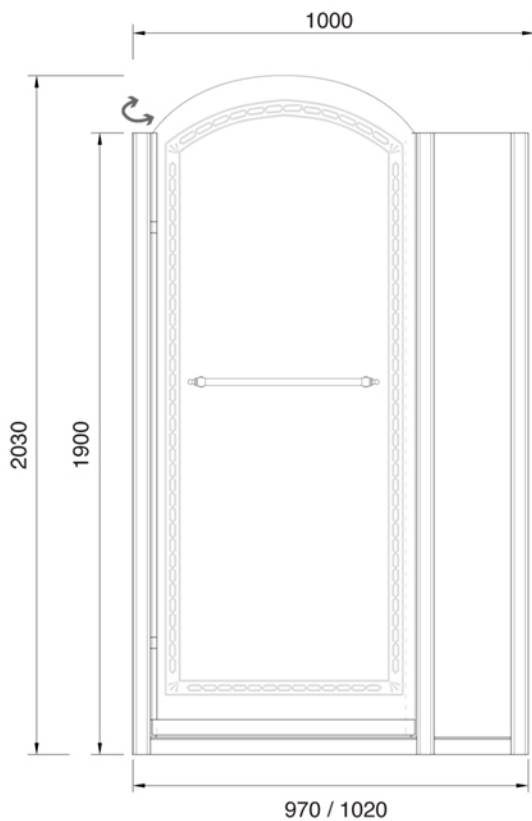

DESTRA / RIGHT

SINISTRA / LEFT

Decoro
Floreale
trasparente su
vetro satinato

Decoro
Floreale satinato
su vetro
trasparente

SHOWER ENCLOSURES Collection

Code	Description
	Arcadia 1000 pivot door with panel (ext. 970 -1020)
7302	Transparent Floral decoration on frosted glass
7306	Chrome - Right
7303	Incalux - Right
7307	Chrome - Left
	Incalux - Left
7300	Frosted Floral decoration on clear glass
7304	Chrome - Right
7301	Incalux - Right
7305	Chrome - Left
	Incalux - Left

GH
GENTRY HOME

Verona - Italy
tel. +39 045 8006917
fax. +39 045 8020111
gentry-home.com

DESTRA / RIGHT

SINISTRA / LEFT

SHOWER ENCLOSURES Collection

Code	Description
	Arcadia 1000 pivot door with panel (ext. 970 -1020)
7310	Transparent Deco decoration on frosted glass
7314	Chrome - Right
7311	Incalux - Right
7315	Chrome - Left
	Incalux - Left
7308	Frosted Deco decoration on clear glass
7312	Chrome - Right
7309	Incalux - Right
7313	Chrome - Left
	Incalux - Left

Code	Description
	Arcadia 1200 pivot door with panel (ext. 1170 -1220)
7333	Transparent Floral decoration on frosted glass
7337	Chrome - Right
7334	Incalux - Right
7338	Chrome - Left
	Incalux - Left
7331	Frosted Floral decoration on clear glass
7335	Chrome - Right
7332	Incalux - Right
7336	Chrome - Left
	Incalux - Left

GH
GENTRY HOME

Verona - Italy
tel. +39 045 8006917
fax. +39 045 8020111
gentry-home.com

DESTRA / RIGHT

SINISTRA / LEFT

SHOWER ENCLOSURES Collection	
Code	Description
	Arcadia 1200 pivot door with panel (ext. 1170 -1220)
7341	Transparent Deco decoration on frosted glass
7345	Chrome - Right
7342	Incalux - Right
7346	Chrome - Left
	Incalux - Left
7339	Frosted Deco decoration on clear glass
7343	Chrome - Right
7340	Incalux - Right
7344	Chrome - Left
	Incalux - Left