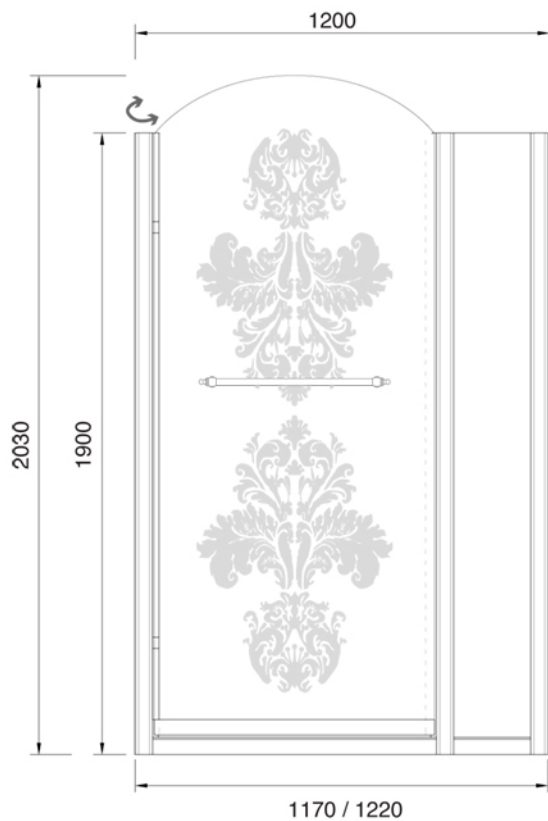

DESTRA / RIGHT

SINISTRA / LEFT

Decoro
Floreale
trasparente su
vetro satinato

Decoro
Floreale satinato
su vetro
trasparente

SHOWER ENCLOSURES Collection

Code	Description
	Arcadia 1200 pivot door with panel (ext. 1170 -1220)
7333	Transparent Floral decoration on frosted glass
7337	Chrome - Right
7334	Incalux - Right
7338	Chrome - Left
	Incalux - Left
7331	Frosted Floral decoration on clear glass
7335	Chrome - Right
7332	Incalux - Right
7336	Chrome - Left
	Incalux - Left

GH
GENTRY HOME

Verona - Italy
tel. +39 045 8006917
fax. +39 045 8020111
gentry-home.com