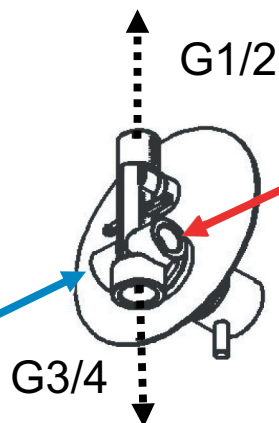

ART. COD.

TK612

ACQUA
FREDDA
COLD
WATER
G1/2

ACQUA
CALDA
HOT
WATER
G1/2

MIN 25 / MAX 50

MATERIALI / MATERIALS

OTTONE CROMATO / CHROME PLATED BRASS

CROMATURA / CHROME PLATING