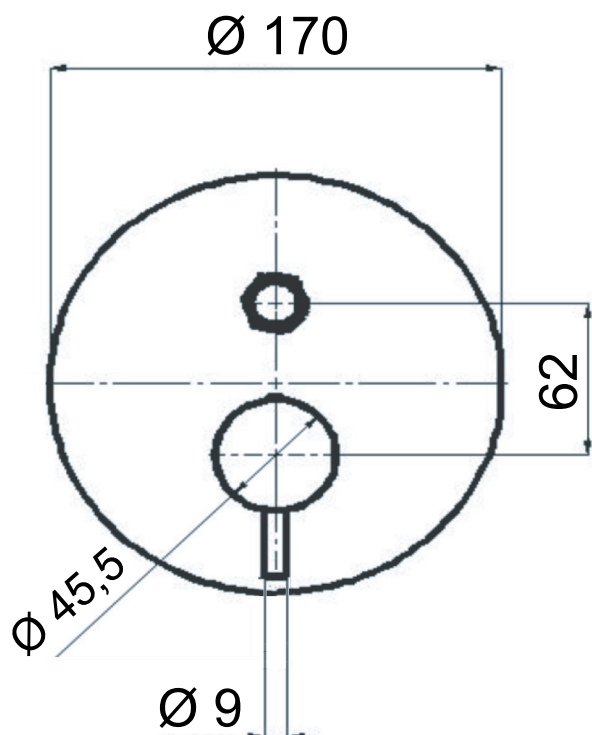

ART. COD.

TK612

ACQUA
FREDDA
COLD
WATER
G1/2

ACQUA
CALDA
HOT
WATER
G1/2

MIN 25 / MAX 50

MATERIALI / MATERIALS

OTTONE CROMATO / CHROME PLATED BRASS

CROMATURA / CHROME PLATING