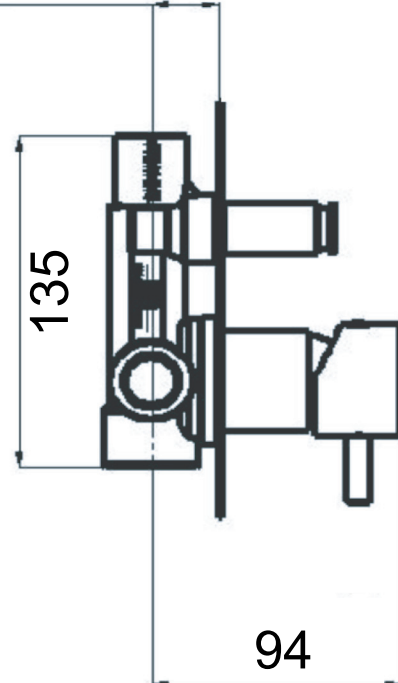

ART. COD.

TK612

ACQUA
FREDDA
COLD
WATER
G1/2

ACQUA
CALDA
HOT
WATER
G1/2

MIN 25 / MAX 50

MATERIALI / MATERIALS

OTTONE CROMATO / CHROME PLATED BRASS

CROMATURA / CHROME PLATING