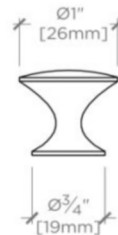

Waterworks 1" Martini Knob

MOUNTING HARDWARE INCLUDED		
STYLE #	DESCRIPTION	QTY
998945	Service Parts 8-32 1" Truss Head Machine Screw, Combo, Slotted	1
998946	Service Parts 8-32 1½" Truss Head Machine Screw, Combo, Slotted	1

TOP VIEW SCALE: 6"=1'-0"

ISO VIEW SCALE: 6"=1'-0"

FRONT VIEW SCALE: 6"=1'-0"

SIDE VIEW SCALE: 6"=1'-0"