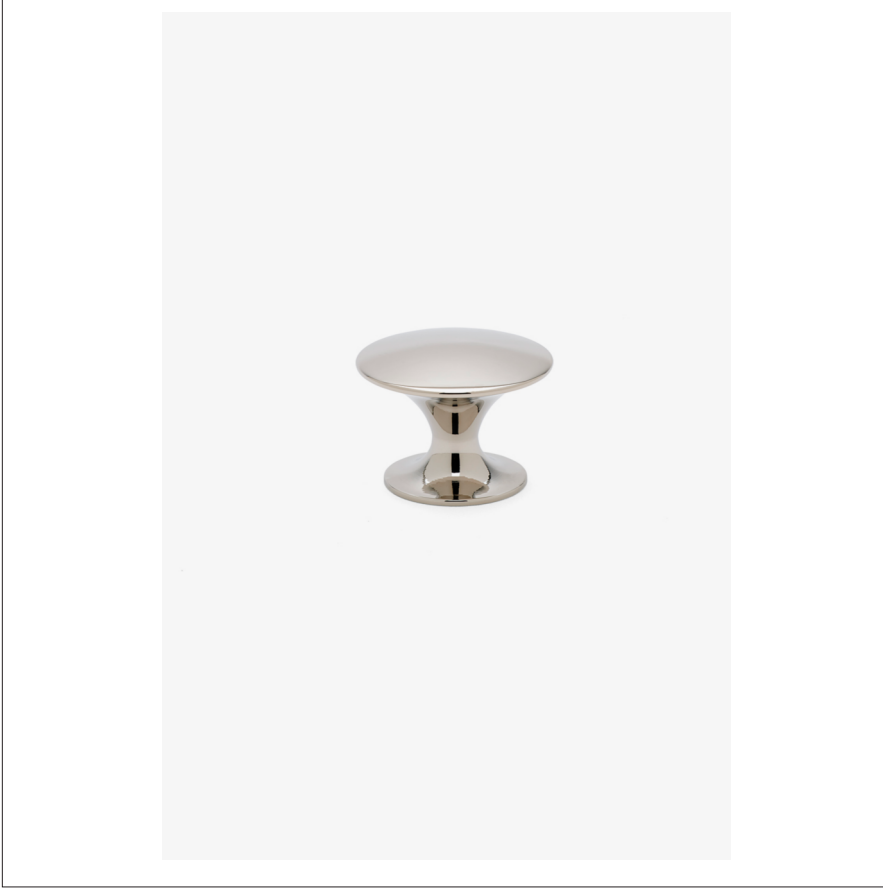

WATERWORKS

Waterworks 1" Martini Knob

WWHW21

SHOWN IN WATERWORKS 1" MARTINI KNOB| WWHW21

INSPIRATION

Our Waterworks collection encompasses a classic product range. From accessories to furniture, each authentic design is created with mechanical integrity and meticulous craftsmanship.

Waterworks 1" Martini Knob

MOUNTING HARDWARE INCLUDED		
STYLE #	DESCRIPTION	QTY
998945	Service Parts 8-32 1" Truss Head Machine Screw, Combo, Slotted	1
998946	Service Parts 8-32 1½" Truss Head Machine Screw, Combo, Slotted	1

TOP VIEW SCALE: 6"=1'-0"

ISO VIEW SCALE: 6"=1'-0"

FRONT VIEW SCALE: 6"=1'-0"

SIDE VIEW SCALE: 6"=1'-0"