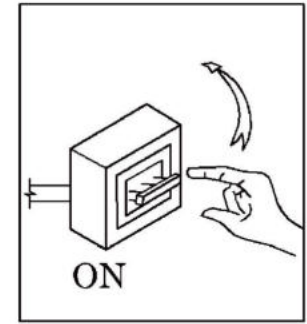

ASSEMBLY INSTRUCTION / ИНСТРУКЦИЯ

A1630PL-1BK A1630PL-1WH

Warning:

1. Turn off the main power at the circuit breaker before installing in order to prevent possible shock;
2. Don't exceed the rated voltage 230V;
3. Don't install on haven't finished ceiling and loose wood ceiling;
4. Do not use corrosive liquids to clean fixture such as acid, and alkaline liquids. Please use soft cloth when cleaning.