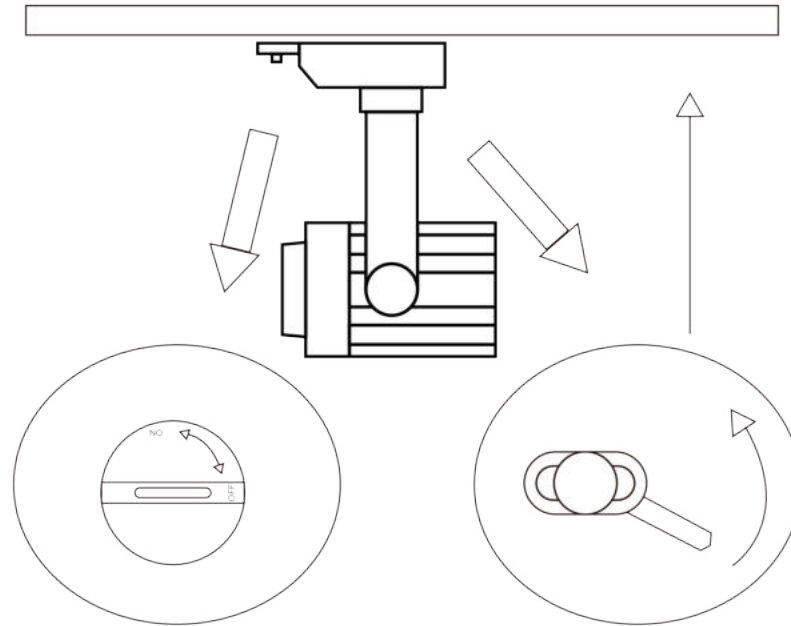

ASSEMBLY INSTRUCTION / ИНСТРУКЦИЯ

A1630PL-1BK A1630PL-1WH

Warning:

1. Turn off the main power at the circuit breaker before installing in order to prevent possible shock;
2. Don't exceed the rated voltage 230V;
3. Don't install on haven't finished ceiling and loose wood ceiling;
4. Do not use corrosive liquids to clean fixture such as acid, and alkaline liquids. Please use soft cloth when cleaning.