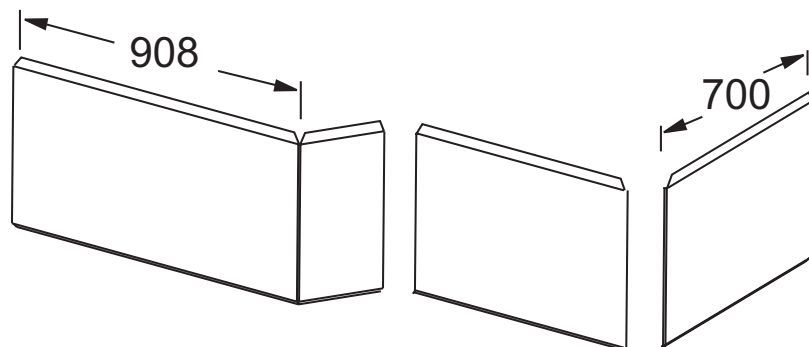

E6D135

Collection: NEO

Finish*:

00 - Blanc

Features

- DIMENSIONS: 111.50 x 140 cm
- MATERIAL: Aluminium
- WEIGHT: 12.4 kg

Consumer benefits

- MATERIAL: Aluminium panel

Installation benefits

- PRECUT

Technical drawing

Product Specification: Front and end panel. E6D135. Collection: NEO. DIMENSIONS: 111.50 x 140 cm. WEIGHT: 12.4 kg. MATERIAL: Aluminium.

*Due to possible variations in computer and printer calibrations, technical factors and certain finish characteristics, the colors you see may not accurately portray the actual colors and are provided as a guide only.