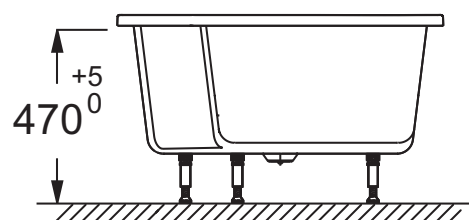

E6D135

Collection: NEO

Finish*:

00 - Blanc

Features

- DIMENSIONS: 111.50 x 140 cm
- MATERIAL: Aluminium
- WEIGHT: 12.4 kg

Consumer benefits

- MATERIAL: Aluminium panel

Installation benefits

- PRECUT

Technical drawing

Product Specification: Front and end panel. E6D135. Collection: NEO. DIMENSIONS: 111.50 x 140 cm. WEIGHT: 12.4 kg. MATERIAL: Aluminium.

*Due to possible variations in computer and printer calibrations, technical factors and certain finish characteristics, the colors you see may not accurately portray the actual colors and are provided as a guide only.