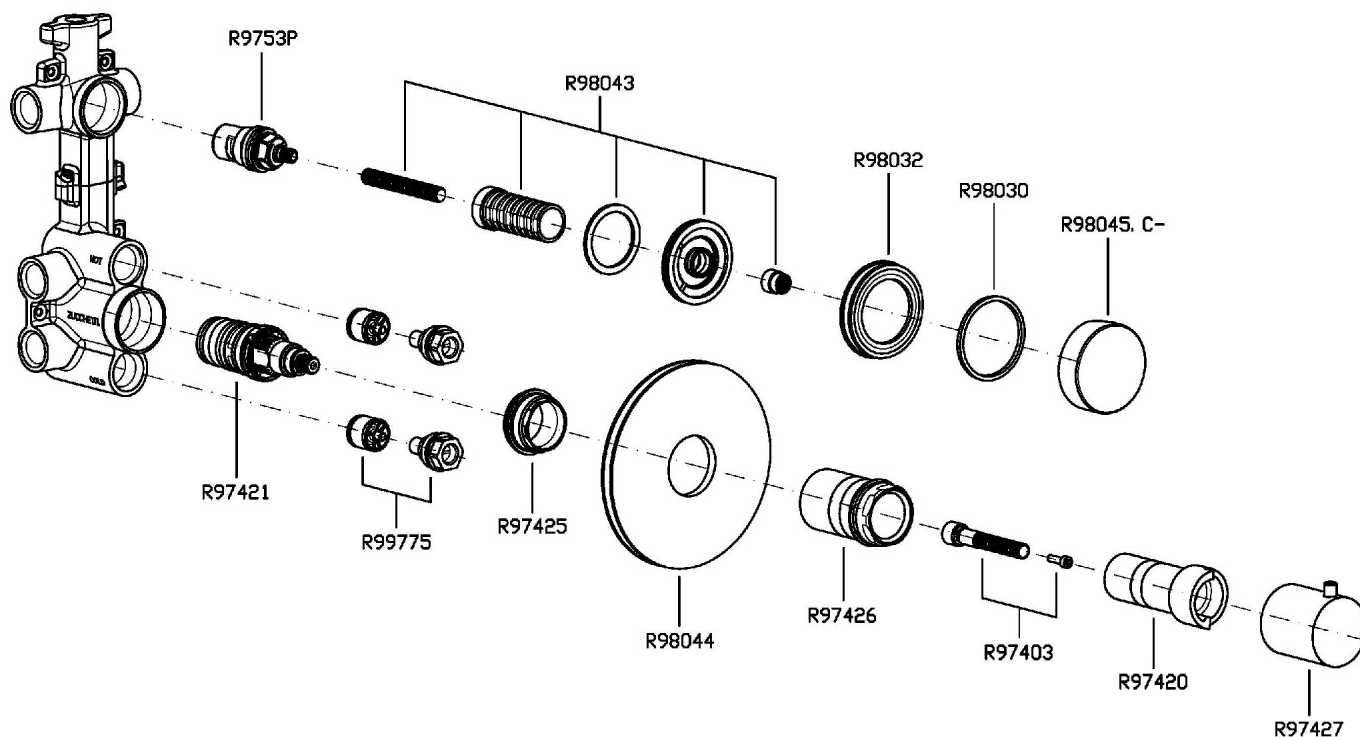

SAVOIR

ZSA661.CN

Esplosi / Exploded