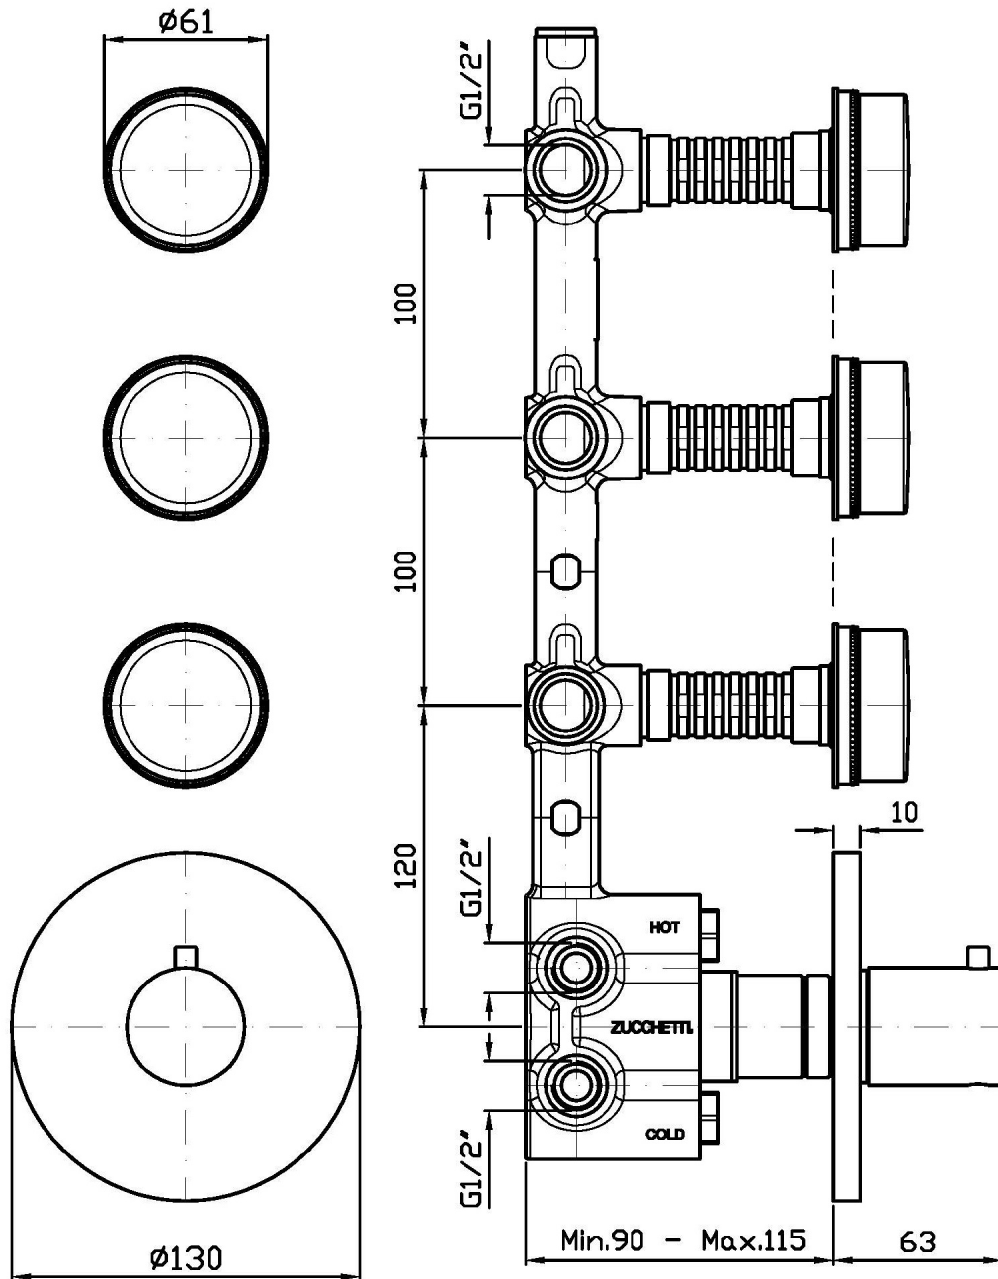

## SAVOIR

ZSA661.CN

Termostatico incasso doccia con 3 rubinetti d'arresto. / Built-in therm. shower mixer, 3 stop valves.

Termostatico incasso doccia da 1/2", con 3 rubinetti d'arresto.

1/2" built-in thermostatic shower mixer with 3 stop valves.

## SAVOIR

ZSA661.CN

Disegno Complessivo / Overall Drawing

### ZSA661.CN Pesì e Misure / Weights and Sizes

Peso ( Kg ) Weight ( lb )	3,00 ( Kg )	6,61 ( lb )
Volume test ( dc3 ) - ( in3 )	11,01 ( dc3 )	671,87 ( in3 )
h ( mm ) - ( in )	90,00 ( mm )	3,54 ( in )
L1 ( mm ) - ( in )	335,00 ( mm )	13,19 ( in )
L2 ( mm ) - ( in )	365,00 ( mm )	14,37 ( in )