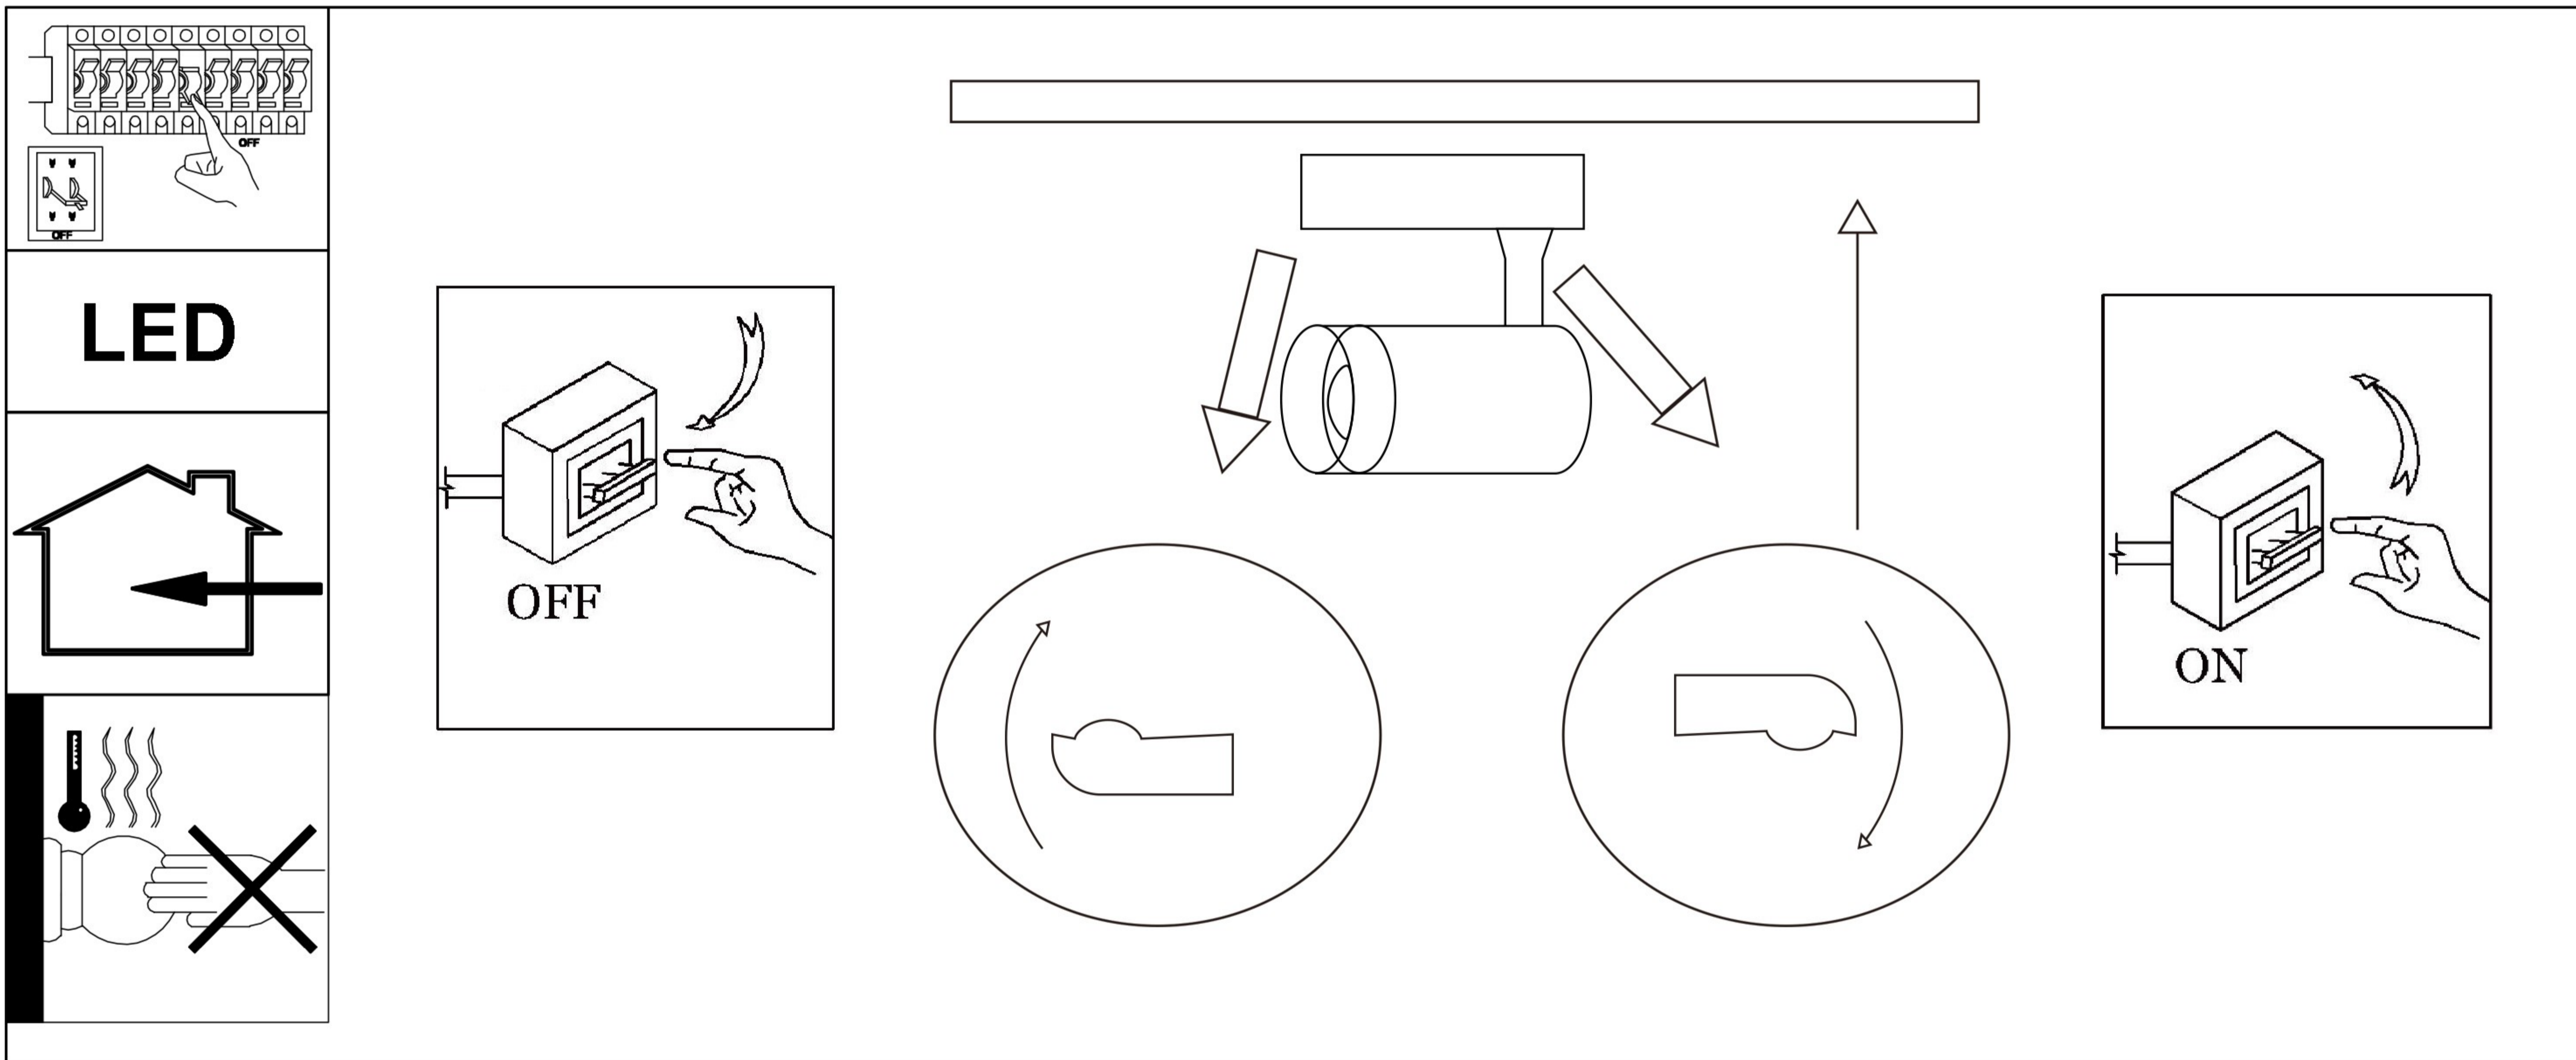

ASSEMBLY INSTRUCTION / ИНСТРУКЦИЯ A1730PL-1BK

LED

Warning:

1. Turn off the main power at the circuit breaker before installing in order to prevent possible shock;
2. Don't exceed the rated voltage 230V;
3. Don't install on haven't finished ceiling and loose wood ceiling;
4. Do not use corrosive liquids to clean fixture such as acid, and alkaline liquids. Please use soft cloth when cleaning.