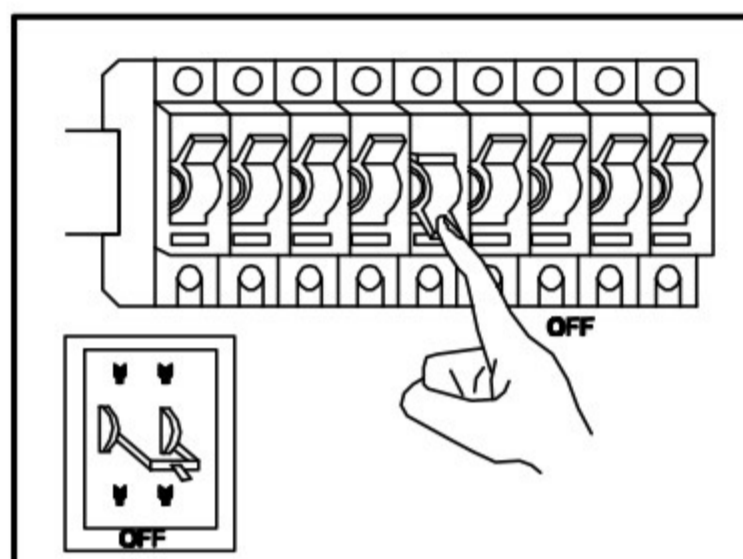

ASSEMBLY INSTRUCTION / ИНСТРУКЦИЯ A1730PL-1BK

LED

Warning:

1. Turn off the main power at the circuit breaker before installing in order to prevent possible shock;
2. Don't exceed the rated voltage 230V;
3. Don't install on haven't finished ceiling and loose wood ceiling;
4. Do not use corrosive liquids to clean fixture such as acid, and alkaline liquids. Please use soft cloth when cleaning.