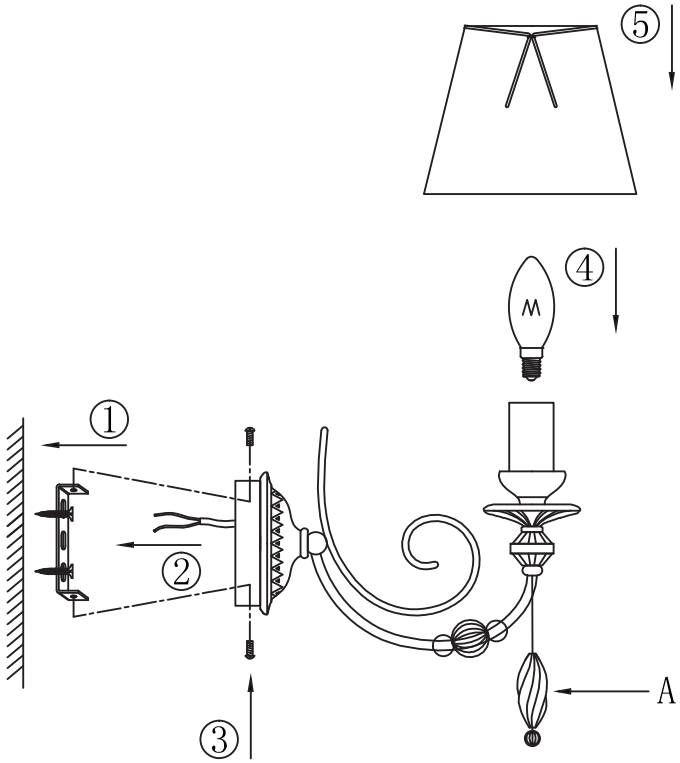

Instruction

Collection: Elegant
Series: Adelia
Model: ARM540-01-W
Wall-mounted

A=1

1 x E14 (40w)

MAYTONI
DECORATIVE LIGHTING

www.maytoni.de