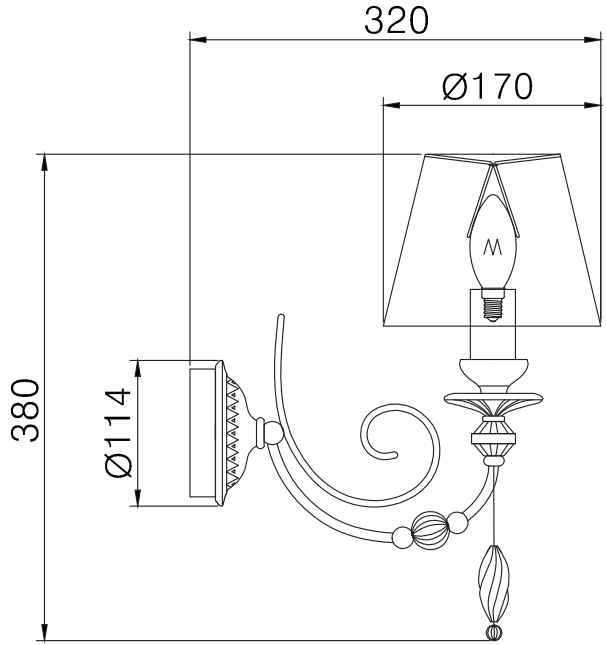

Instruction

Collection: Elegant
Series: Adelia
Model: ARM540-01-W
Wall-mounted

A=1

1 x E14 (40w)

MAYTONI
DECORATIVE LIGHTING

www.maytoni.de