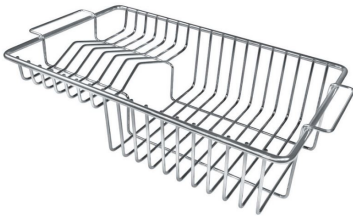

Deep bowls This bowls reach an important depth, over 20 cm, thanks to the advanced production technology, that can be offer great capieny and practicity in all the washing operations.

Diamond-shape bottom The draining of water is an important feature in a sink, and it's always taken good care of in Foster products. In the bent-welded sinks, which would have a flat bottom, the proper draining is guaranteed by the elegant beveling, which helps the water flow.

Squared bowls - 0/9 radius The square bowls of Foster have perfectly squared vertical edges, while those on the bottom have a small radius of 9 mm that facilitates cleaning operations.

Glass chopping board 8631 300

HPDE Chopping board 8657 001

HPDE Twin chopping board 8644 101

Iroko-wood chopping board with stainless steel colander 8644 042

Iroko-wood sliding chopping board 8644 041

Stainless steel basket 8611 000

Stainless steel plate rack 8100 201

Stainless steel plate rack 8100 303

White bowl 8153 100

Graters kit with ring-holder and food collection tray 8159 101

Stainless steel perforated tray 8151 000

WARNING:

The accessories 8159101, 8100303,8151000 are only usable in combination with 8644101