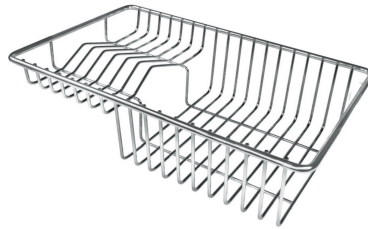

Deep bowls This bowls reach an important depth, over 20 cm, thanks to the advanced production technology, that can be offer great capieny and practicity in all the washing operations.

Diamond-shape bottom The draining of water is an important feature in a sink, and it's always taken good care of in Foster products. In the bent-welded sinks, which would have a flat bottom, the proper draining is guaranteed by the elegant beveling, which helps the water flow.

Squared bowls - 0/9 radius The square bowls of Foster have perfectly squared vertical edges, while those on the bottom have a small radius of 9 mm that facilitates cleaning operations.

Glass chopping board 8631 300

HPDE Chopping board 8657 001

HPDE Twin chopping board 8644 101

Iroko-wood chopping board with stainless steel colander 8644 042

Iroko-wood sliding chopping board 8644 041

Stainless steel basket 8611 000

Stainless steel plate rack 8100 201

Stainless steel plate rack 8100 303

White bowl 8153 100

Graters kit with ring-holder and food collection tray 8159 101

Stainless steel perforated tray 8151 000

WARNING:

The accessories 8159101, 8100303,8151000 are only usable in combination with 8644101