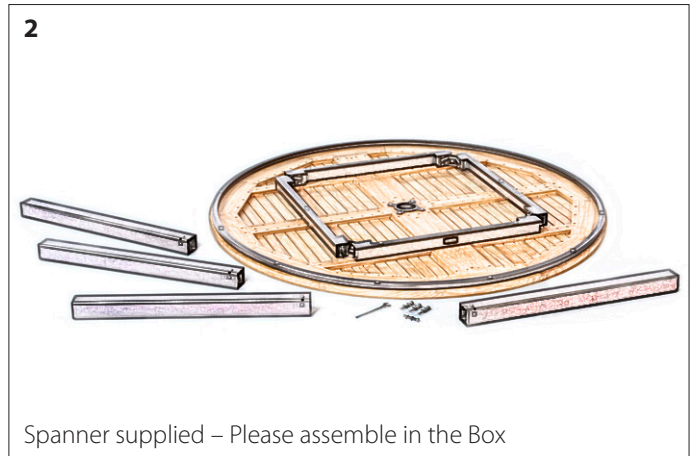

Aura Dining Table 140cm Circular with Teak Table Top

2AUC14.01 (Graphite frame) / 2AUC14.02 (Arctic White frame) / 2AUC14.04 (Champagne frame)

Aura Dining Table 140cm Circular with Teak Table Top

2AUC14.01 (Graphite frame) / 2AUC14.02 (Arctic White frame) / 2AUC14.04 (Champagne frame)