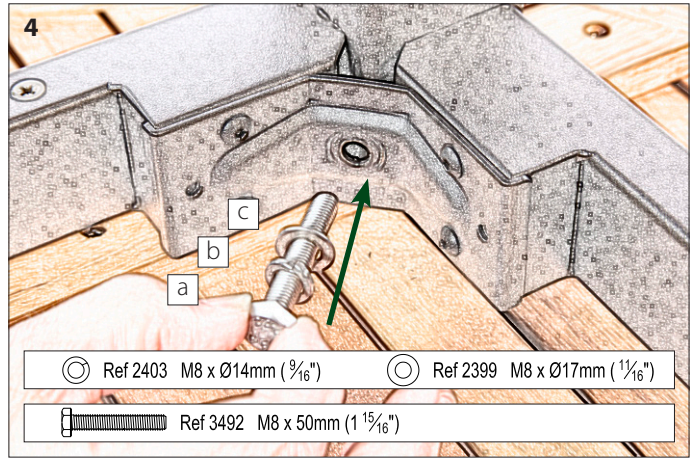

Aura Dining Table 140cm Circular with Teak Table Top

2AUC14.01 (Graphite frame) / 2AUC14.02 (Arctic White frame) / 2AUC14.04 (Champagne frame)

Aura Dining Table 140cm Circular with Teak Table Top

2AUC14.01 (Graphite frame) / 2AUC14.02 (Arctic White frame) / 2AUC14.04 (Champagne frame)