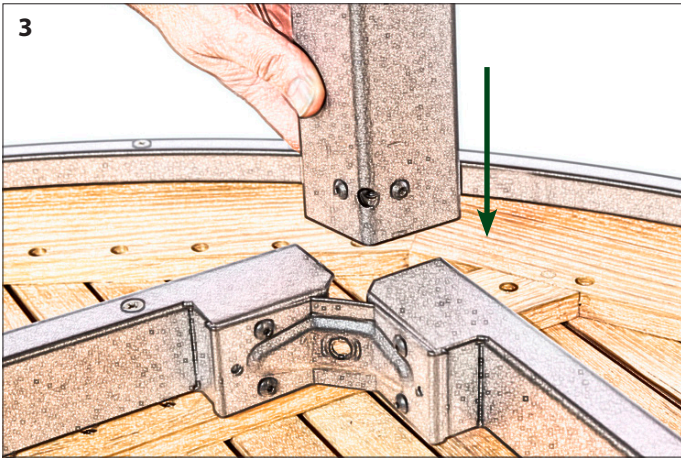

Aura Dining Table 140cm Circular with Teak Table Top

2AUC14.01 (Graphite frame) / 2AUC14.02 (Arctic White frame) / 2AUC14.04 (Champagne frame)

Aura Dining Table 140cm Circular with Teak Table Top

2AUC14.01 (Graphite frame) / 2AUC14.02 (Arctic White frame) / 2AUC14.04 (Champagne frame)