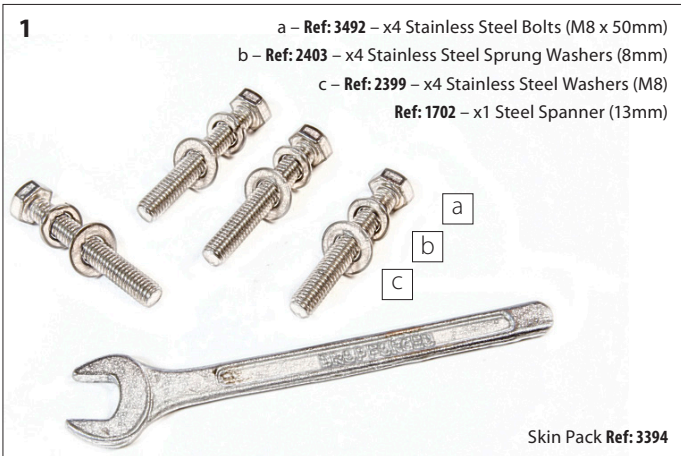

Aura Dining Table 140cm Circular with Teak Table Top

2AUC14.01 (Graphite frame) / 2AUC14.02 (Arctic White frame) / 2AUC14.04 (Champagne frame)

Aura Dining Table 140cm Circular with Teak Table Top

2AUC14.01 (Graphite frame) / 2AUC14.02 (Arctic White frame) / 2AUC14.04 (Champagne frame)