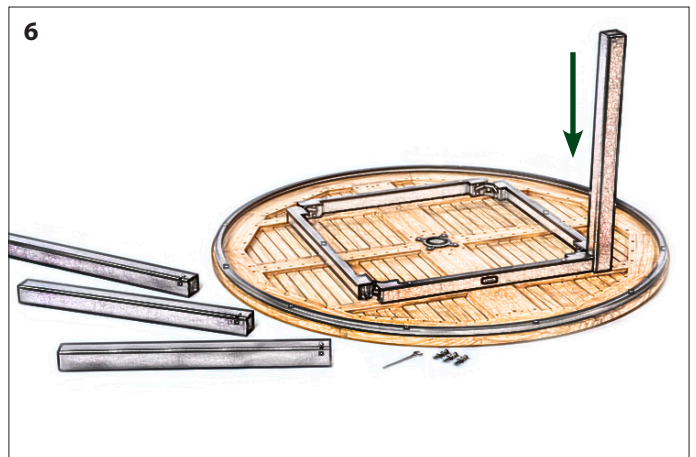

Aura Dining Table 140cm Circular with Teak Table Top

2AUC14.01 (Graphite frame) / 2AUC14.02 (Arctic White frame) / 2AUC14.04 (Champagne frame)

Aura Dining Table 140cm Circular with Teak Table Top

2AUC14.01 (Graphite frame) / 2AUC14.02 (Arctic White frame) / 2AUC14.04 (Champagne frame)