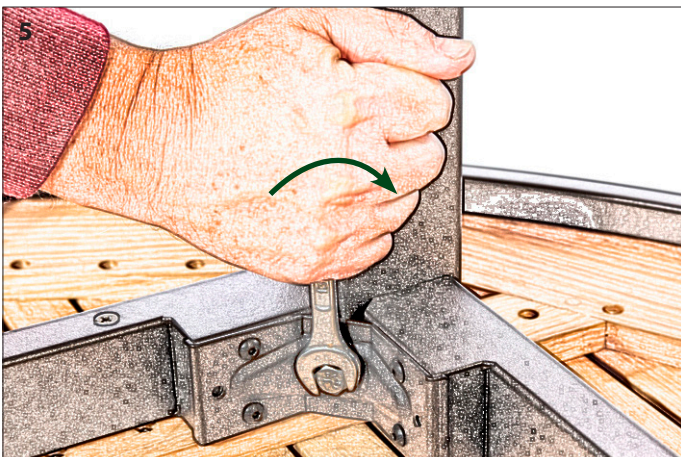

Aura Dining Table 140cm Circular with Teak Table Top

2AUC14.01 (Graphite frame) / 2AUC14.02 (Arctic White frame) / 2AUC14.04 (Champagne frame)

Aura Dining Table 140cm Circular with Teak Table Top

2AUC14.01 (Graphite frame) / 2AUC14.02 (Arctic White frame) / 2AUC14.04 (Champagne frame)