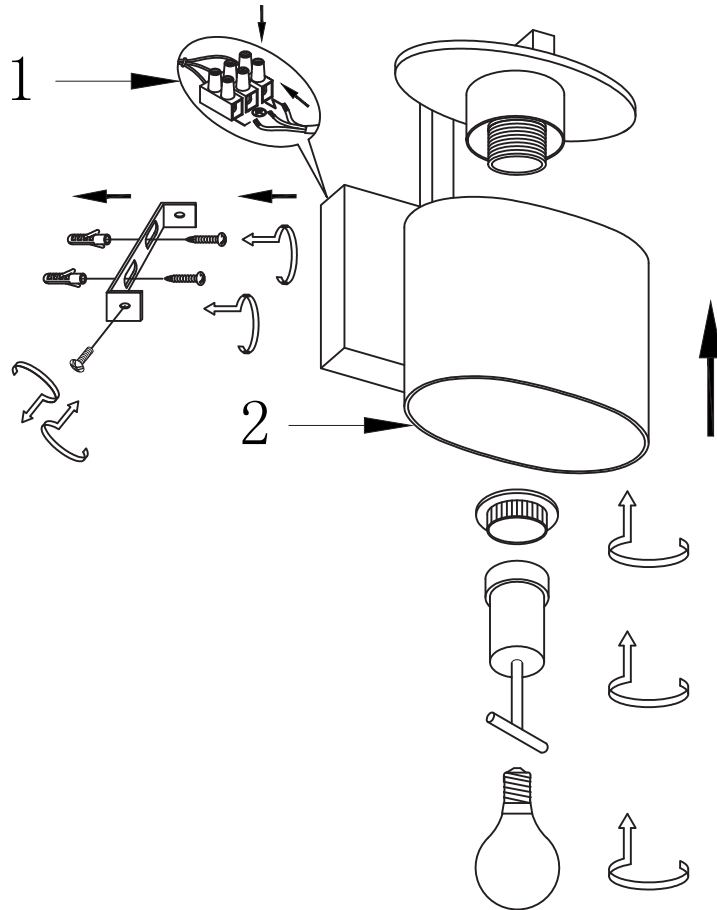

FREYA
TRADITION OF QUALITY

INSTRUCTION

MODEL: FR5101-WL-01-CN
SCONCE

1 X E14 (40W)

FREYA-LIGHT.COM