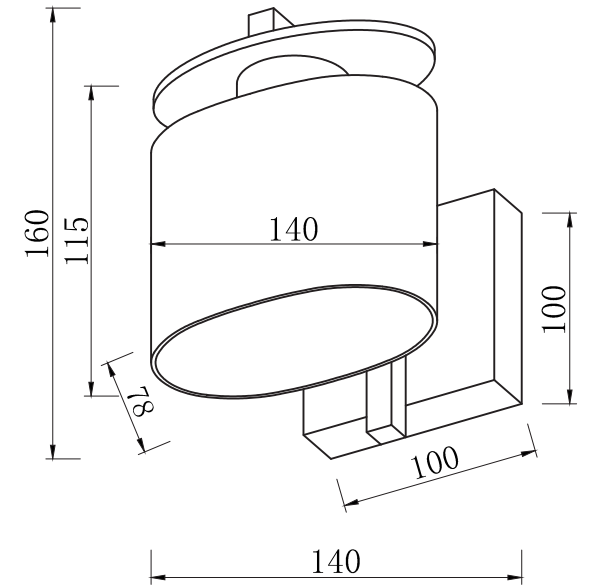

FREYA
TRADITION OF QUALITY

INSTRUCTION

MODEL: FR5101-WL-01-CN
SCONCE

1 X E14 (40W)

FREYA-LIGHT.COM