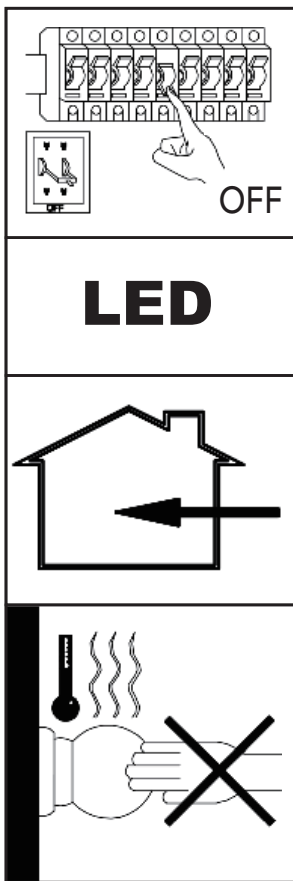

ASSEMBLY INSTRUCTION / ИНСТРУКЦИЯ

A1810PL-1BK
A1810PL-1WH

A1820PL-1BK
A1820PL-1WH

A1830PL-1BK
A1830PL-1WH

Warning:

1. Turn off the main power at the circuit breaker before installing in order to prevent possible shock;
2. Don't exceed the rated voltage 230V;
3. Don't install on haven't finished ceiling and loose wood ceiling;
4. Do not use corrosive liquids to clean fixture such as acid, and alkaline liquids. Please use soft cloth when cleaning.