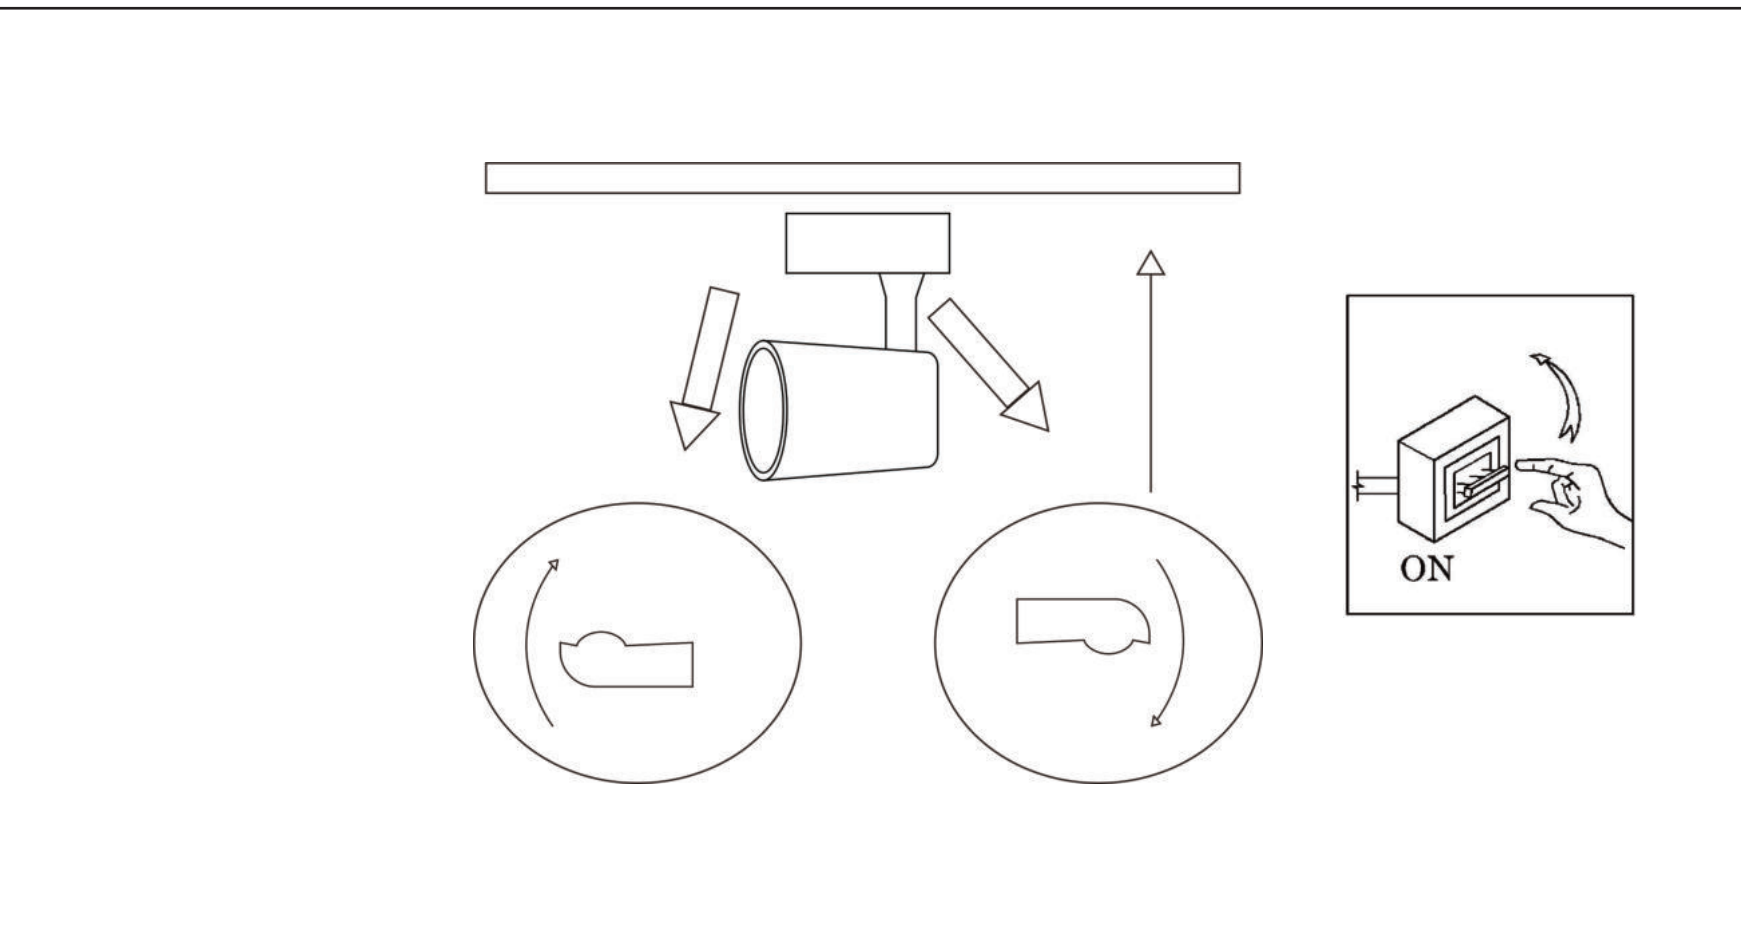

ASSEMBLY INSTRUCTION / ИНСТРУКЦИЯ

A1810PL-1BK
A1810PL-1WH

A1820PL-1BK
A1820PL-1WH

A1830PL-1BK
A1830PL-1WH

Warning:

1. Turn off the main power at the circuit breaker before installing in order to prevent possible shock;
2. Don't exceed the rated voltage 230V;
3. Don't install on haven't finished ceiling and loose wood ceiling;
4. Do not use corrosive liquids to clean fixture such as acid, and alkaline liquids. Please use soft cloth when cleaning.