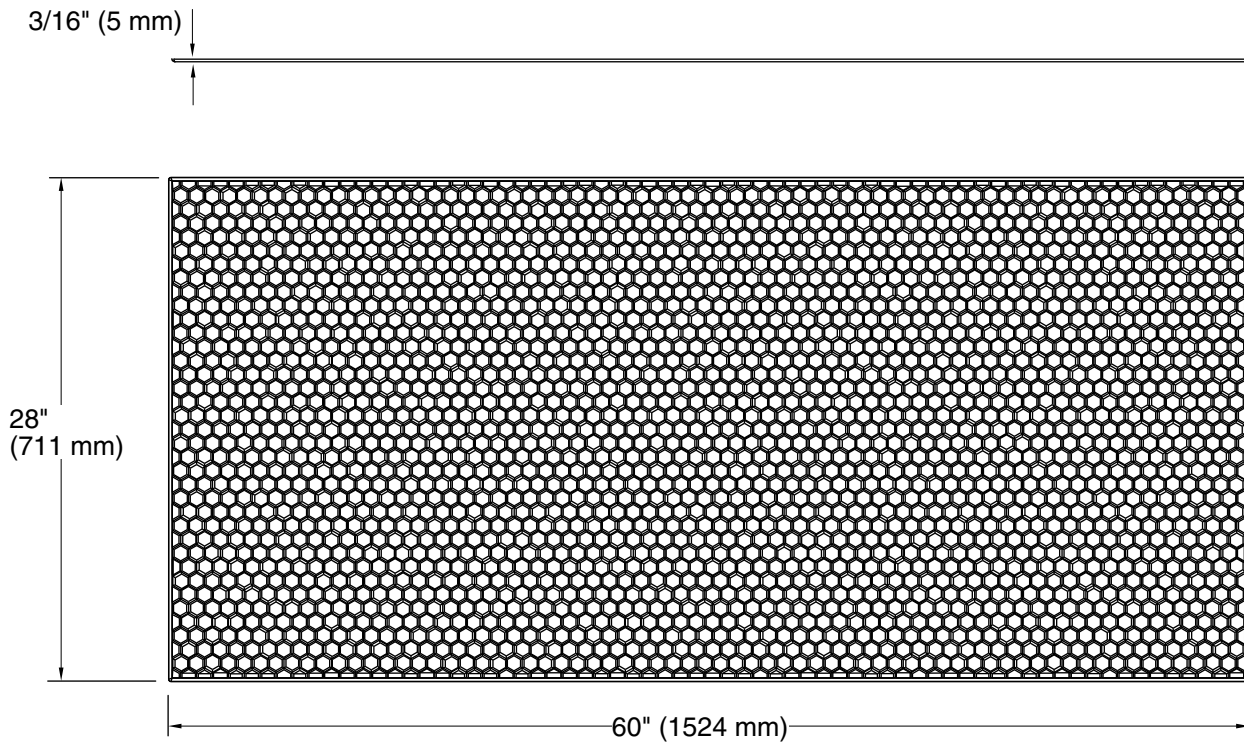

Features

- For use with KOHLER Choreograph wall panels.
- Provides contrasting color, pattern, or texture for shower walls.
- One 60" x 28" panel.
- Can be mounted at the top, middle, or bottom of shower wall.

Color	Code	Description
	0	White
	96	Biscuit
	47	Almond
	NY	Dune
	G9	Sandbar

Technical Information

All product dimensions are nominal.

Installation: Individual wall

Material Thickness: 3/16" (5 mm)

Notes

Measure your actual product for rough-in details.