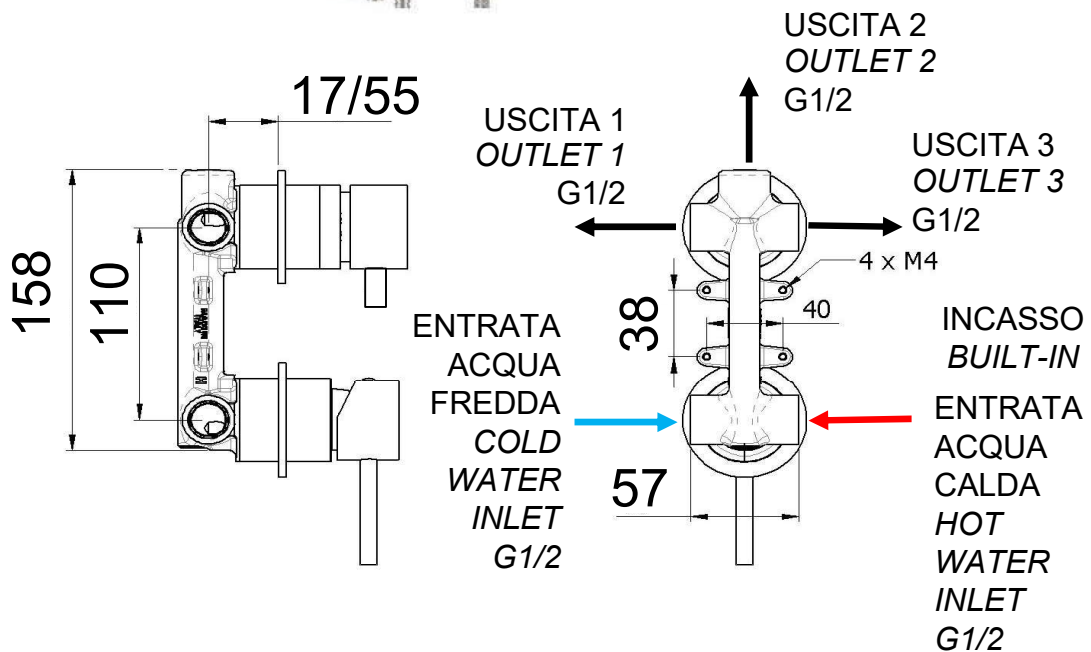

DANIEL

SCHEDA TECNICA TECHNICAL FEATURES

ART. COD.

SSTX613ZP7820

MATERIALI / MATERIALS

ACCIAIO INOX / STAINLESS STEEL
OTTONE / BRASS