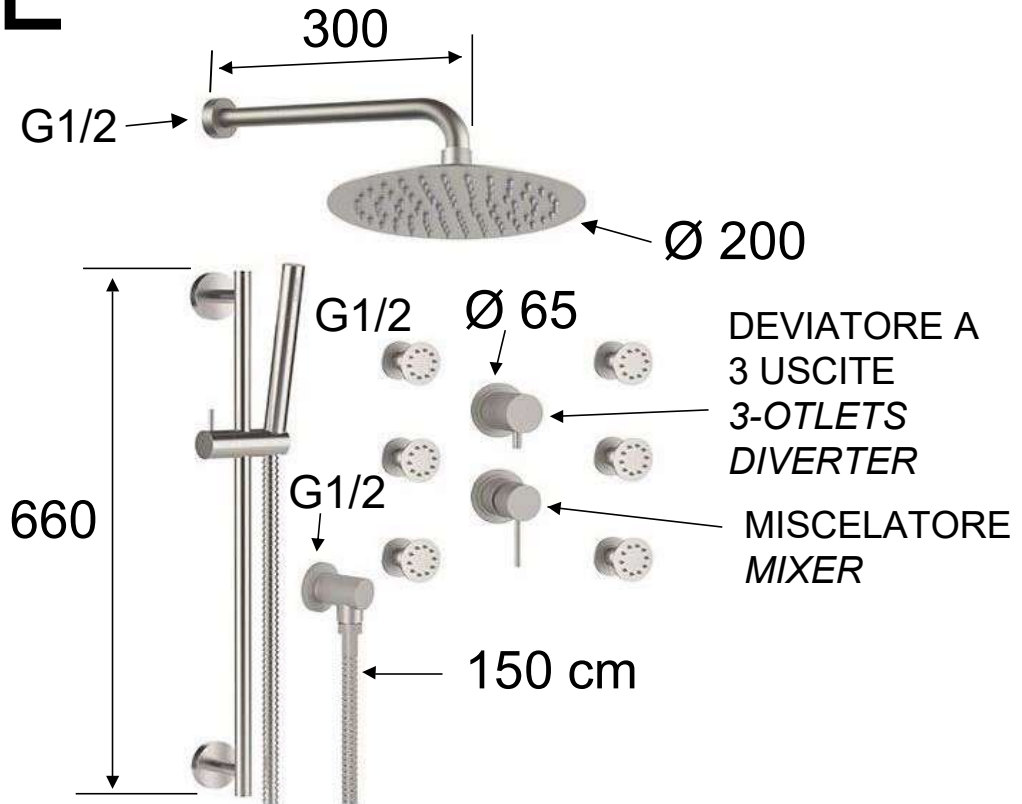

DANIEL

SCHEDA TECNICA TECHNICAL FEATURES

ART. COD.

SSTX613ZP7820

MATERIALI / MATERIALS

ACCIAIO INOX / STAINLESS STEEL
OTTONE / BRASS