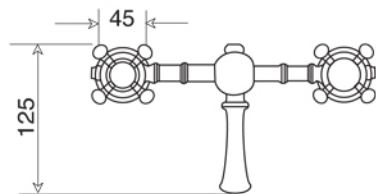

La versione Berkeley è 1/4 di giro
con disco ceramico

MAYFAIR Collection	
Code	Description
8047-C 8048-I/N/O/OR 8048-B/ND/R	Mayfair basin mixer center to center 2 tap holes (200 mm) Chrome Incalux, Nickel, Dark Gold, Rose Gold Bronze, Dark Nickel, Copper

Verona - Italy
 tel. +39 045 8006917
 fax. +39 045 8020111
 gentry-home.com

La versione Berkeley è 1/4 di giro con disco ceramico

MAYFAIR Collection	
Code	Description
8049-C 8050-I/N/O/OR 8050-B/ND/R	<p>Mayfair basin mixer center to center 2 tap holes (150 mm)</p> <p>Chrome Incalux, Nickel, Dark Gold, Rose Gold Bronze, Dark Nickel, Copper</p>
8051-C 8052-I/N/O/OR 8052-B/ND/R	<p>Basin waste with plug, chain and stopper 3 tap holes</p> <p>Chrome Incalux, Nickel, Dark Gold, Rose Gold Bronze, Dark Nickel, Copper</p>
8074-C 8075-I/N/O/OR 8075-B/ND/R	<p>Basin waste with plug, chain and stopper 2 tap holes</p> <p>Chrome Incalux, Nickel, Dark Gold, Rose Gold Bronze, Dark Nickel, Copper</p>