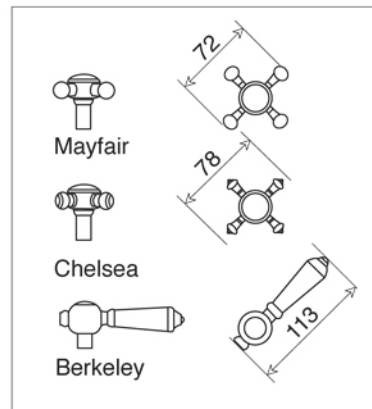

La versione Berkeley è 1/4 di giro
con disco ceramico

MAYFAIR Collection	
Code	Description
8047-C 8048-I/N/O/OR 8048-B/ND/R	Mayfair basin mixer center to center 2 tap holes (200 mm) Chrome Incalux, Nickel, Dark Gold, Rose Gold Bronze, Dark Nickel, Copper

Verona - Italy
 tel. +39 045 8006917
 fax. +39 045 8020111
 gentry-home.com

La versione Berkeley è 1/4 di giro con disco ceramico

MAYFAIR Collection	
Code	Description
8049-C 8050-I/N/O/OR 8050-B/ND/R	<p>Mayfair basin mixer center to center 2 tap holes (150 mm)</p> <p>Chrome Incalux, Nickel, Dark Gold, Rose Gold Bronze, Dark Nickel, Copper</p>
8051-C 8052-I/N/O/OR 8052-B/ND/R	<p>Basin waste with plug, chain and stopper 3 tap holes</p> <p>Chrome Incalux, Nickel, Dark Gold, Rose Gold Bronze, Dark Nickel, Copper</p>
8074-C 8075-I/N/O/OR 8075-B/ND/R	<p>Basin waste with plug, chain and stopper 2 tap holes</p> <p>Chrome Incalux, Nickel, Dark Gold, Rose Gold Bronze, Dark Nickel, Copper</p>