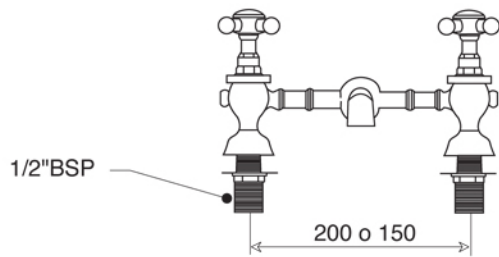

La versione Berkeley è 1/4 di giro
con disco ceramico

MAYFAIR Collection	
Code	Description
8047-C 8048-I/N/O/OR 8048-B/ND/R	Mayfair basin mixer center to center 2 tap holes (200 mm) Chrome Incalux, Nickel, Dark Gold, Rose Gold Bronze, Dark Nickel, Copper

Verona - Italy
 tel. +39 045 8006917
 fax. +39 045 8020111
 gentry-home.com

La versione Berkeley è 1/4 di giro con disco ceramico

MAYFAIR Collection	
Code	Description
8049-C 8050-I/N/O/OR 8050-B/ND/R	<p>Mayfair basin mixer center to center 2 tap holes (150 mm)</p> <p>Chrome Incalux, Nickel, Dark Gold, Rose Gold Bronze, Dark Nickel, Copper</p>
8051-C 8052-I/N/O/OR 8052-B/ND/R	<p>Basin waste with plug, chain and stopper 3 tap holes</p> <p>Chrome Incalux, Nickel, Dark Gold, Rose Gold Bronze, Dark Nickel, Copper</p>
8074-C 8075-I/N/O/OR 8075-B/ND/R	<p>Basin waste with plug, chain and stopper 2 tap holes</p> <p>Chrome Incalux, Nickel, Dark Gold, Rose Gold Bronze, Dark Nickel, Copper</p>