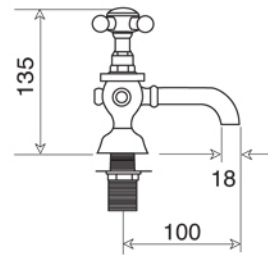

La versione Berkeley è 1/4 di giro
con disco ceramico

MAYFAIR Collection	
Code	Description
8047-C 8048-I/N/O/OR 8048-B/ND/R	Mayfair basin mixer center to center 2 tap holes (200 mm) Chrome Incalux, Nickel, Dark Gold, Rose Gold Bronze, Dark Nickel, Copper

Verona - Italy
 tel. +39 045 8006917
 fax. +39 045 8020111
 gentry-home.com

La versione Berkeley è 1/4 di giro con disco ceramico

MAYFAIR Collection	
Code	Description
8049-C 8050-I/N/O/OR 8050-B/ND/R	<p>Mayfair basin mixer center to center 2 tap holes (150 mm)</p> <p>Chrome Incalux, Nickel, Dark Gold, Rose Gold Bronze, Dark Nickel, Copper</p>
8051-C 8052-I/N/O/OR 8052-B/ND/R	<p>Basin waste with plug, chain and stopper 3 tap holes</p> <p>Chrome Incalux, Nickel, Dark Gold, Rose Gold Bronze, Dark Nickel, Copper</p>
8074-C 8075-I/N/O/OR 8075-B/ND/R	<p>Basin waste with plug, chain and stopper 2 tap holes</p> <p>Chrome Incalux, Nickel, Dark Gold, Rose Gold Bronze, Dark Nickel, Copper</p>