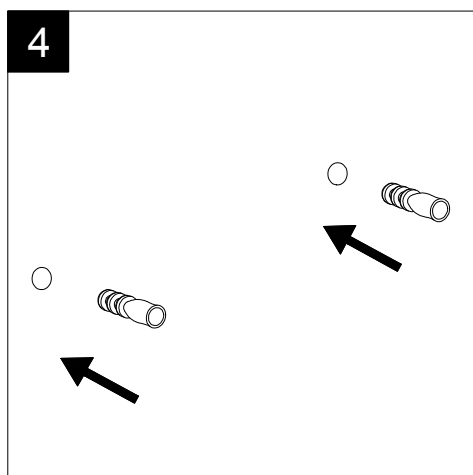

Lavabo Quad cm 80 monoforo
 (senza foro, tre fori su richiesta)
 Quad Washbasin cm 80 one hole
 (no hole, three holes on request)

FRONT

LEFT

TOP

REAR

SECTION

Designation Lavabo Quad cm 80 monoforo (senza foro, tre fori su richiesta) Quad Washbasin cm 80 one hole (no hole, three holes on request)	
Scale 1:10	
cod. QULAV80	This drawing including the respectedata may neither be duplicated nor modified nor altered without the consent of GSG Ceramic Design. The use of the data/technical drawings take place at users own risk and under exclusion of any liability of GSG Ceramic Design. The dimensions are not binding; products are subject to changes. Measurement shown may be subjected to small variations or are indicative.

Guida all'installazione dei lavabi sospesi con kit viti di fissaggio (cod. ACS60)

Serie: ZENITH - LIKE - TOUCH - TIME - FLUT - OZ - BRIO - SQUARE - QUAD - FLY - DUNIA

Installation guide for back to wall washbasins with fixing screws kit (cod. ACS60)

Series: ZENITH - LIKE - TOUCH - TIME - FLUT - OZ - BRIO - SQUARE - QUAD - FLY - DUNIA

①

Guida all'installazione dei lavabi sospesi con kit viti di fissaggio (cod. ACS60)

Serie: ZENITH - LIKE - TOUCH - TIME - FLUT - OZ - BRIO - SQUARE - QUAD - FLY - DUNIA

Installation guide for back to wall washbasins with fixing screws kit (cod. ACS60)

Series: ZENITH - LIKE - TOUCH - TIME - FLUT - OZ - BRIO - SQUARE - QUAD - FLY - DUNIA

②