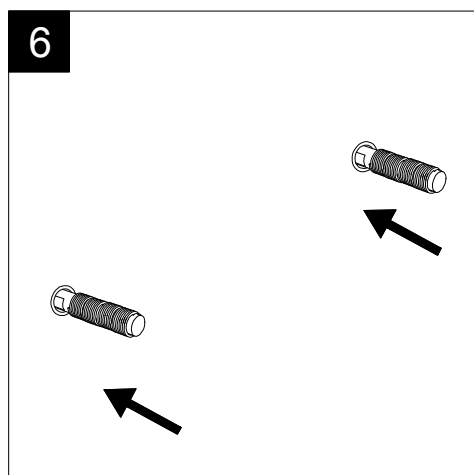

Lavabo Quad cm 80 monoforo
 (senza foro, tre fori su richiesta)
 Quad Washbasin cm 80 one hole
 (no hole, three holes on request)

FRONT

LEFT

TOP

REAR

SECTION

Designation Lavabo Quad cm 80 monoforo (senza foro, tre fori su richiesta) Quad Washbasin cm 80 one hole (no hole, three holes on request)	
Scale 1:10	
cod. QULAV80	This drawing including the respectedata may neither be duplicated nor modified nor altered without the consent of GSG Ceramic Design. The use of the data/technical drawings take place at users own risk and under exclusion of any liability of GSG Ceramic Design. The dimensions are not binding; products are subject to changes. Measurement shown may be subjected to small variations or are indicative.

Guida all'installazione dei lavabi sospesi con kit viti di fissaggio (cod. ACS60)

Serie: ZENITH - LIKE - TOUCH - TIME - FLUT - OZ - BRIO - SQUARE - QUAD - FLY - DUNIA

Installation guide for back to wall washbasins with fixing screws kit (cod. ACS60)

Series: ZENITH - LIKE - TOUCH - TIME - FLUT - OZ - BRIO - SQUARE - QUAD - FLY - DUNIA

①

Guida all'installazione dei lavabi sospesi con kit viti di fissaggio (cod. ACS60)

Serie: ZENITH - LIKE - TOUCH - TIME - FLUT - OZ - BRIO - SQUARE - QUAD - FLY - DUNIA

Installation guide for back to wall washbasins with fixing screws kit (cod. ACS60)

Series: ZENITH - LIKE - TOUCH - TIME - FLUT - OZ - BRIO - SQUARE - QUAD - FLY - DUNIA

②