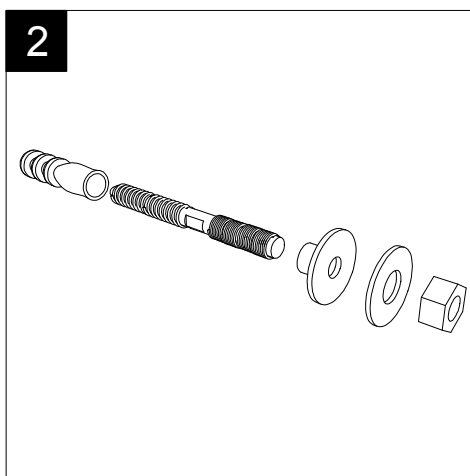

Lavabo Quad cm 80 monoforo
 (senza foro, tre fori su richiesta)
 Quad Washbasin cm 80 one hole
 (no hole, three holes on request)

FRONT

LEFT

TOP

REAR

SECTION

Designation Lavabo Quad cm 80 monoforo (senza foro, tre fori su richiesta) Quad Washbasin cm 80 one hole (no hole, three holes on request)	
Scale 1:10	
cod. QULAV80	This drawing including the respectedata may neither be duplicated nor modified nor altered without the consent of GSG Ceramic Design. The use of the data/technical drawings take place at users own risk and under exclusion of any liability of GSG Ceramic Design. The dimensions are not binding; products are subject to changes. Measurement shown may be subjected to small variations or are indicative.

Guida all'installazione dei lavabi sospesi con kit viti di fissaggio (cod. ACS60)

Serie: ZENITH - LIKE - TOUCH - TIME - FLUT - OZ - BRIO - SQUARE - QUAD - FLY - DUNIA

Installation guide for back to wall washbasins with fixing screws kit (cod. ACS60)

Series: ZENITH - LIKE - TOUCH - TIME - FLUT - OZ - BRIO - SQUARE - QUAD - FLY - DUNIA

①

Guida all'installazione dei lavabi sospesi con kit viti di fissaggio (cod. ACS60)

Serie: ZENITH - LIKE - TOUCH - TIME - FLUT - OZ - BRIO - SQUARE - QUAD - FLY - DUNIA

Installation guide for back to wall washbasins with fixing screws kit (cod. ACS60)

Series: ZENITH - LIKE - TOUCH - TIME - FLUT - OZ - BRIO - SQUARE - QUAD - FLY - DUNIA

②