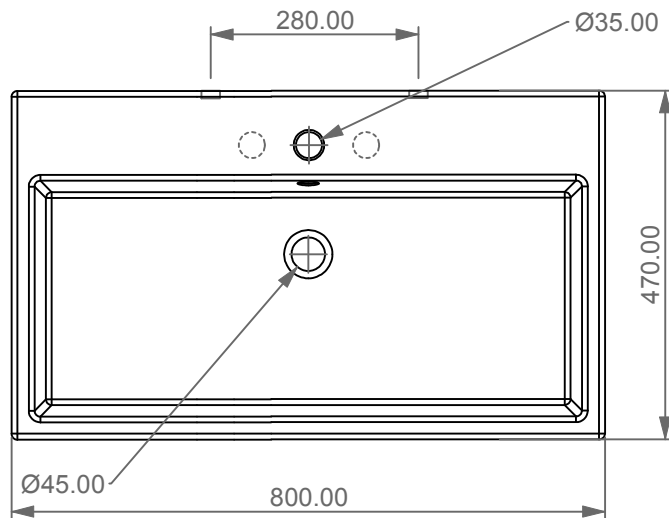

Lavabo Quad cm 80 monoforo
 (senza foro, tre fori su richiesta)
 Quad Washbasin cm 80 one hole
 (no hole, three holes on request)

FRONT

LEFT

TOP

REAR

SECTION

Designation Lavabo Quad cm 80 monoforo (senza foro, tre fori su richiesta) Quad Washbasin cm 80 one hole (no hole, three holes on request)	
Scale 1:10	
cod. QULAV80	This drawing including the respectedata may neither be duplicated nor modified nor altered without the consent of GSG Ceramic Design. The use of the data/technical drawings take place at users own risk and under exclusion of any liability of GSG Ceramic Design. The dimensions are not binding; products are subject to changes. Measurement shown may be subjected to small variations or are indicative.

Guida all'installazione dei lavabi sospesi con kit viti di fissaggio (cod. ACS60)

Serie: ZENITH - LIKE - TOUCH - TIME - FLUT - OZ - BRIO - SQUARE - QUAD - FLY - DUNIA

Installation guide for back to wall washbasins with fixing screws kit (cod. ACS60)