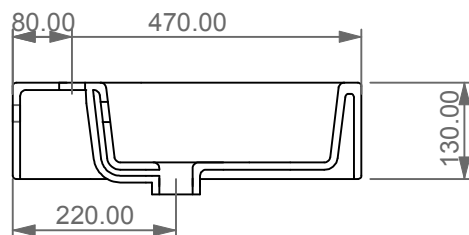

Lavabo Quad cm 80 monoforo
 (senza foro, tre fori su richiesta)
 Quad Washbasin cm 80 one hole
 (no hole, three holes on request)

FRONT

LEFT

TOP

REAR

SECTION

Designation Lavabo Quad cm 80 monoforo (senza foro, tre fori su richiesta) Quad Washbasin cm 80 one hole (no hole, three holes on request)	
Scale 1:10	
cod. QULAV80	This drawing including the respectedata may neither be duplicated nor modified nor altered without the consent of GSG Ceramic Design. The use of the data/technical drawings take place at users own risk and under exclusion of any liability of GSG Ceramic Design. The dimensions are not binding; products are subject to changes. Measurement shown may be subjected to small variations or are indicative.

Guida all'installazione dei lavabi sospesi con kit viti di fissaggio (cod. ACS60)

Serie: ZENITH - LIKE - TOUCH - TIME - FLUT - OZ - BRIO - SQUARE - QUAD - FLY - DUNIA

Installation guide for back to wall washbasins with fixing screws kit (cod. ACS60)

Series: ZENITH - LIKE - TOUCH - TIME - FLUT - OZ - BRIO - SQUARE - QUAD - FLY - DUNIA

①

Guida all'installazione dei lavabi sospesi con kit viti di fissaggio (cod. ACS60)

Serie: ZENITH - LIKE - TOUCH - TIME - FLUT - OZ - BRIO - SQUARE - QUAD - FLY - DUNIA

Installation guide for back to wall washbasins with fixing screws kit (cod. ACS60)

Series: ZENITH - LIKE - TOUCH - TIME - FLUT - OZ - BRIO - SQUARE - QUAD - FLY - DUNIA

②