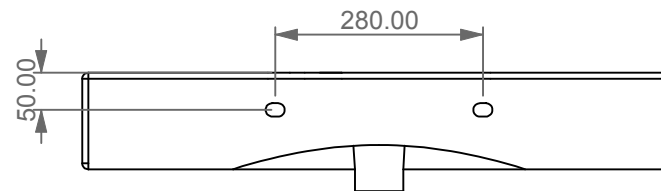

Lavabo Quad cm 80 monoforo
 (senza foro, tre fori su richiesta)
 Quad Washbasin cm 80 one hole
 (no hole, three holes on request)

FRONT

LEFT

TOP

REAR

SECTION

Designation Lavabo Quad cm 80 monoforo (senza foro, tre fori su richiesta) Quad Washbasin cm 80 one hole (no hole, three holes on request)	
Scale 1:10	
cod. QULAV80	This drawing including the respectedata may neither be duplicated nor modified nor altered without the consent of GSG Ceramic Design. The use of the data/technical drawings take place at users own risk and under exclusion of any liability of GSG Ceramic Design. The dimensions are not binding; products are subject to changes. Measurement shown may be subjected to small variations or are indicative.

Guida all'installazione dei lavabi sospesi con kit viti di fissaggio (cod. ACS60)

Serie: ZENITH - LIKE - TOUCH - TIME - FLUT - OZ - BRIO - SQUARE - QUAD - FLY - DUNIA

Installation guide for back to wall washbasins with fixing screws kit (cod. ACS60)

Series: ZENITH - LIKE - TOUCH - TIME - FLUT - OZ - BRIO - SQUARE - QUAD - FLY - DUNIA

①

Guida all'installazione dei lavabi sospesi con kit viti di fissaggio (cod. ACS60)

Serie: ZENITH - LIKE - TOUCH - TIME - FLUT - OZ - BRIO - SQUARE - QUAD - FLY - DUNIA