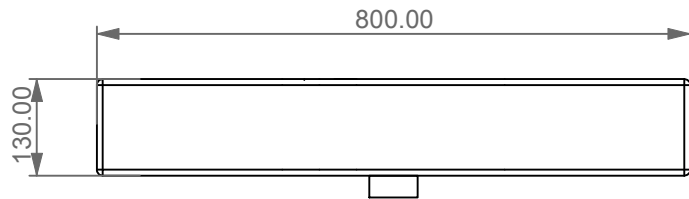

Lavabo Quad cm 80 monoforo
 (senza foro, tre fori su richiesta)
 Quad Washbasin cm 80 one hole
 (no hole, three holes on request)

FRONT

LEFT

TOP

REAR

SECTION

Designation Lavabo Quad cm 80 monoforo (senza foro, tre fori su richiesta) Quad Washbasin cm 80 one hole (no hole, three holes on request)	
Scale 1:10	
cod. QULAV80	This drawing including the respectedata may neither be duplicated nor modified nor altered without the consent of GSG Ceramic Design. The use of the data/technical drawings take place at users own risk and under exclusion of any liability of GSG Ceramic Design. The dimensions are not binding; products are subject to changes. Measurement shown may be subjected to small variations or are indicative.

Guida all'installazione dei lavabi sospesi con kit viti di fissaggio (cod. ACS60)

Serie: ZENITH - LIKE - TOUCH - TIME - FLUT - OZ - BRIO - SQUARE - QUAD - FLY - DUNIA

Installation guide for back to wall washbasins with fixing screws kit (cod. ACS60)