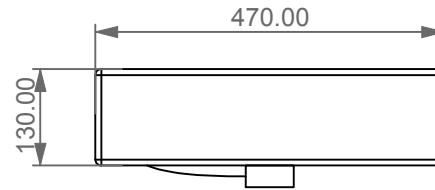

Lavabo Quad cm 80 monoforo
 (senza foro, tre fori su richiesta)
 Quad Washbasin cm 80 one hole
 (no hole, three holes on request)

FRONT

LEFT

TOP

REAR

SECTION

Designation Lavabo Quad cm 80 monoforo (senza foro, tre fori su richiesta) Quad Washbasin cm 80 one hole (no hole, three holes on request)	
Scale 1:10	
cod. QULAV80	This drawing including the respectedata may neither be duplicated nor modified nor altered without the consent of GSG Ceramic Design. The use of the data/technical drawings take place at users own risk and under exclusion of any liability of GSG Ceramic Design. The dimensions are not binding; products are subject to changes. Measurement shown may be subjected to small variations or are indicative.

Guida all'installazione dei lavabi sospesi con kit viti di fissaggio (cod. ACS60)

Serie: ZENITH - LIKE - TOUCH - TIME - FLUT - OZ - BRIO - SQUARE - QUAD - FLY - DUNIA

Installation guide for back to wall washbasins with fixing screws kit (cod. ACS60)