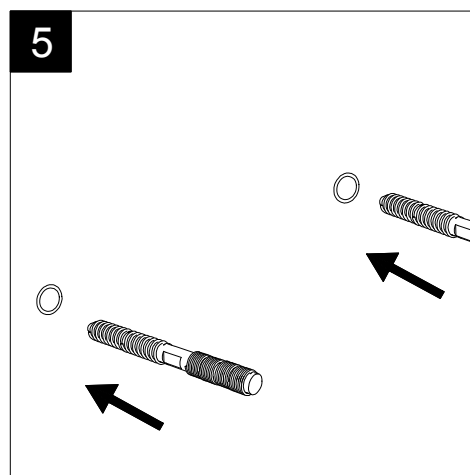

Lavabo Quad cm 80 monoforo
 (senza foro, tre fori su richiesta)
 Quad Washbasin cm 80 one hole
 (no hole, three holes on request)

FRONT

LEFT

TOP

REAR

SECTION

Designation Lavabo Quad cm 80 monoforo (senza foro, tre fori su richiesta) Quad Washbasin cm 80 one hole (no hole, three holes on request)	
Scale 1:10	
cod. QULAV80	This drawing including the respectedata may neither be duplicated nor modified nor altered without the consent of GSG Ceramic Design. The use of the data/technical drawings take place at users own risk and under exclusion of any liability of GSG Ceramic Design. The dimensions are not binding; products are subject to changes. Measurement shown may be subjected to small variations or are indicative.

Guida all'installazione dei lavabi sospesi con kit viti di fissaggio (cod. ACS60)

Serie: ZENITH - LIKE - TOUCH - TIME - FLUT - OZ - BRIO - SQUARE - QUAD - FLY - DUNIA

Installation guide for back to wall washbasins with fixing screws kit (cod. ACS60)

Series: ZENITH - LIKE - TOUCH - TIME - FLUT - OZ - BRIO - SQUARE - QUAD - FLY - DUNIA

①

Guida all'installazione dei lavabi sospesi con kit viti di fissaggio (cod. ACS60)

Serie: ZENITH - LIKE - TOUCH - TIME - FLUT - OZ - BRIO - SQUARE - QUAD - FLY - DUNIA

Installation guide for back to wall washbasins with fixing screws kit (cod. ACS60)

Series: ZENITH - LIKE - TOUCH - TIME - FLUT - OZ - BRIO - SQUARE - QUAD - FLY - DUNIA

②