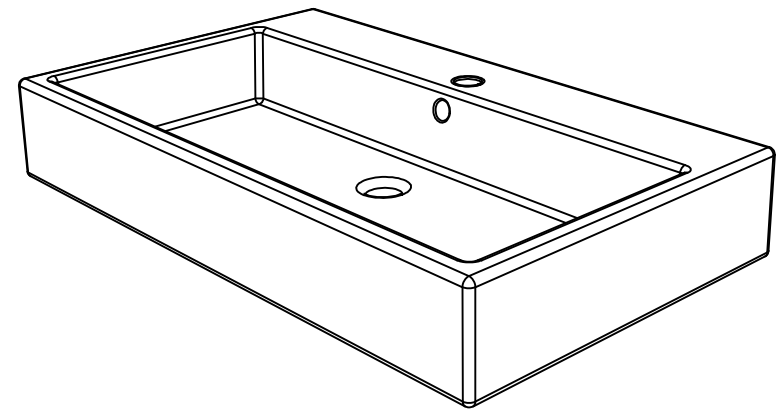

Lavabo Quad cm 80 monoforo
 (senza foro, tre fori su richiesta)
 Quad Washbasin cm 80 one hole
 (no hole, three holes on request)

FRONT

LEFT

TOP

REAR

SECTION

Designation Lavabo Quad cm 80 monoforo (senza foro, tre fori su richiesta) Quad Washbasin cm 80 one hole (no hole, three holes on request)	
Scale 1:10	
cod. QULAV80	This drawing including the respectedata may neither be duplicated nor modified nor altered without the consent of GSG Ceramic Design. The use of the data/technical drawings take place at users own risk and under exclusion of any liability of GSG Ceramic Design. The dimensions are not binding; products are subject to changes. Measurement shown may be subjected to small variations or are indicative.

Guida all'installazione dei lavabi sospesi con kit viti di fissaggio (cod. ACS60)

Serie: ZENITH - LIKE - TOUCH - TIME - FLUT - OZ - BRIO - SQUARE - QUAD - FLY - DUNIA

Installation guide for back to wall washbasins with fixing screws kit (cod. ACS60)